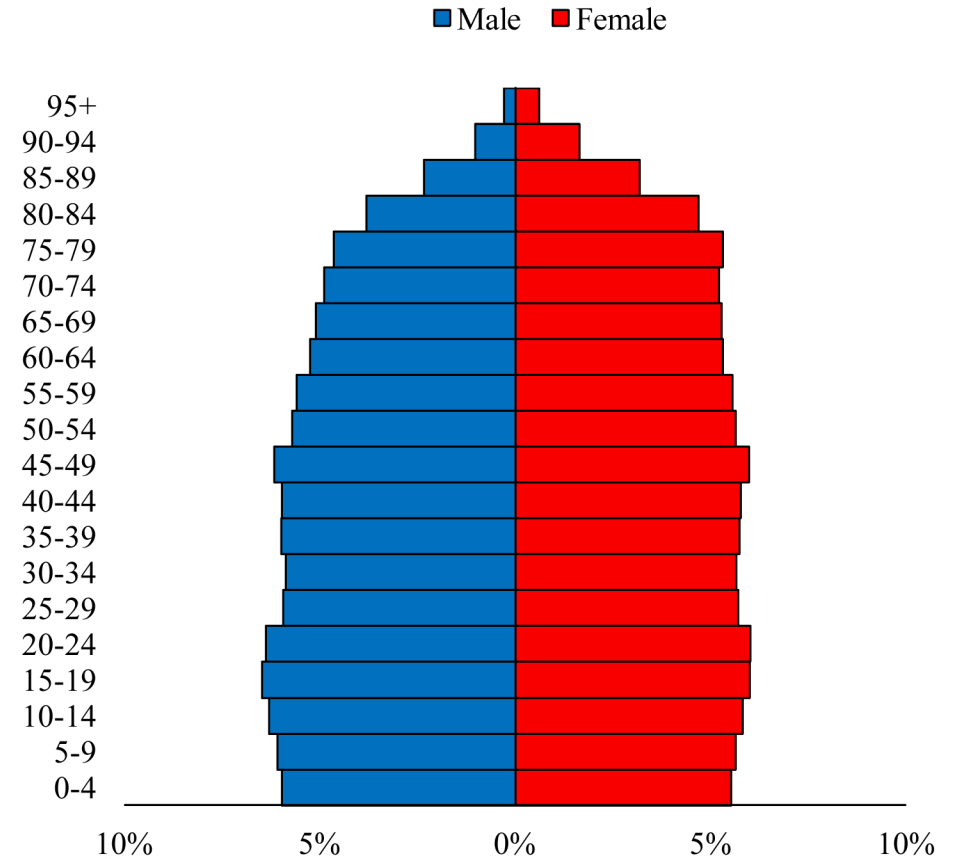

# Population Pyramids of Ohio by County

Delaware County Projected Population Pyramid, 2040

Ohio Projected Population Pyramid, 2040

**Go to:** <http://scripps.muohio.edu/content/population-pyramids-ohio-county-2010-2050> to download individual population pyramids (PDF, J-PEG, TIFF formats available).

**Note:** Population pyramids display % of populations by 5 years age groups.

**Citation:** Mehdizadeh, S., Ritchey, P. N., Tipsuk, P., & Yamashita, T. (2012). Population Pyramids of Ohio by County. Scripps Gerontology Center, Miami University, Oxford, OH.