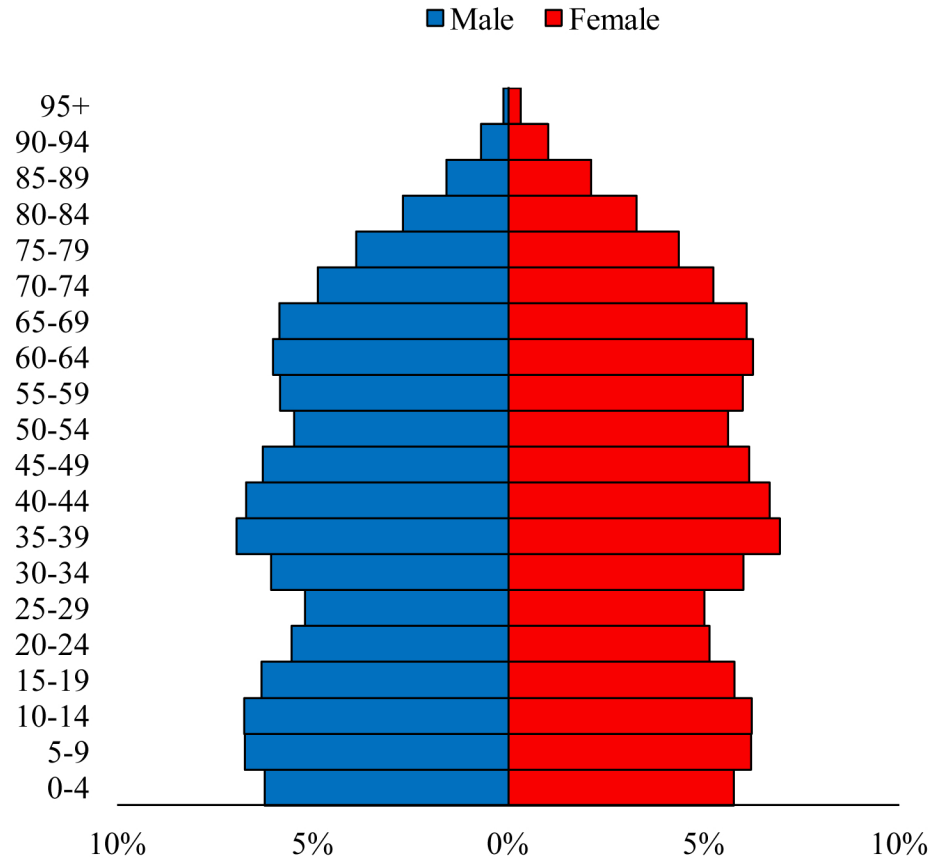

# Population Pyramids of Ohio by County

Delaware County Projected Population Pyramid, 2040

Ohio Projected Population Pyramid, 2040

**Go to:** <http://scripps.muohio.edu/content/population-pyramids-ohio-county-2010-2050> to download individual population pyramids (PDF, J-PEG, TIFF formats available).

**Note:** Population pyramids display % of populations by 5 years age groups.

**Citation:** Mehdizadeh, S., Ritchey, P. N., Tipsuk, P., & Yamashita, T. (2012). Population Pyramids of Ohio by County. Scripps Gerontology Center, Miami University, Oxford, OH.