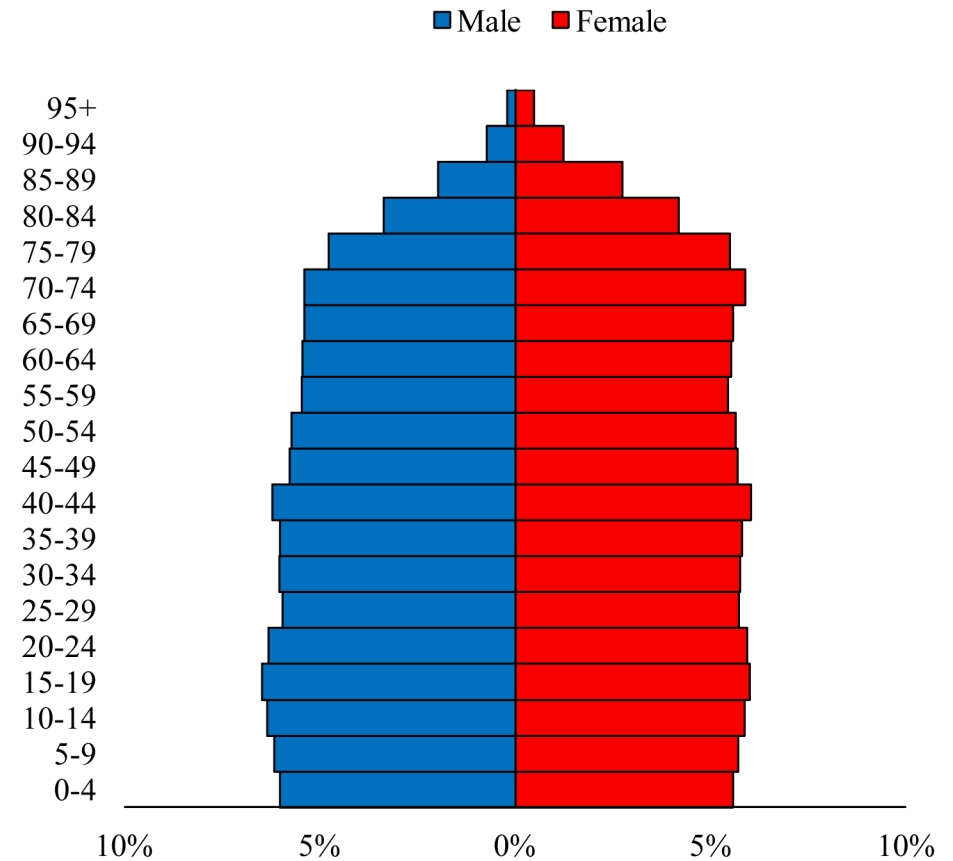

Population Pyramids of Ohio by County

Delaware County Projected Population Pyramid, 2035

Ohio Projected Population Pyramid, 2035

Go to: <http://scripps.muohio.edu/content/population-pyramids-ohio-county-2010-2050> to download individual population pyramids (PDF, J-PEG, TIFF formats available).

Note: Population pyramids display % of populations by 5 years age groups.

Citation: Mehdizadeh, S., Ritchey, P. N., Tipsuk, P., & Yamashita, T. (2012). Population Pyramids of Ohio by County. Scripps Gerontology Center, Miami University, Oxford, OH.