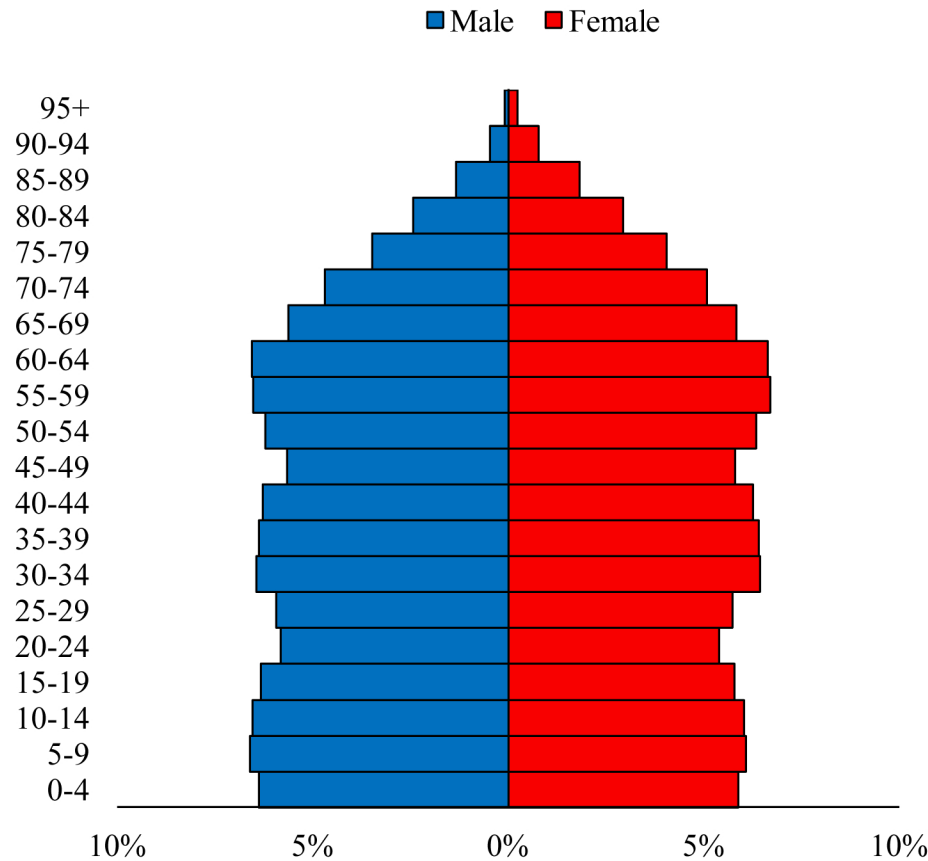

Population Pyramids of Ohio by County

Delaware County Projected Population Pyramid, 2035

Ohio Projected Population Pyramid, 2035

Go to: <http://scripps.muohio.edu/content/population-pyramids-ohio-county-2010-2050> to download individual population pyramids (PDF, J-PEG, TIFF formats available).

Note: Population pyramids display % of populations by 5 years age groups.

Citation: Mehdizadeh, S., Ritchey, P. N., Tipsuk, P., & Yamashita, T. (2012). Population Pyramids of Ohio by County. Scripps Gerontology Center, Miami University, Oxford, OH.