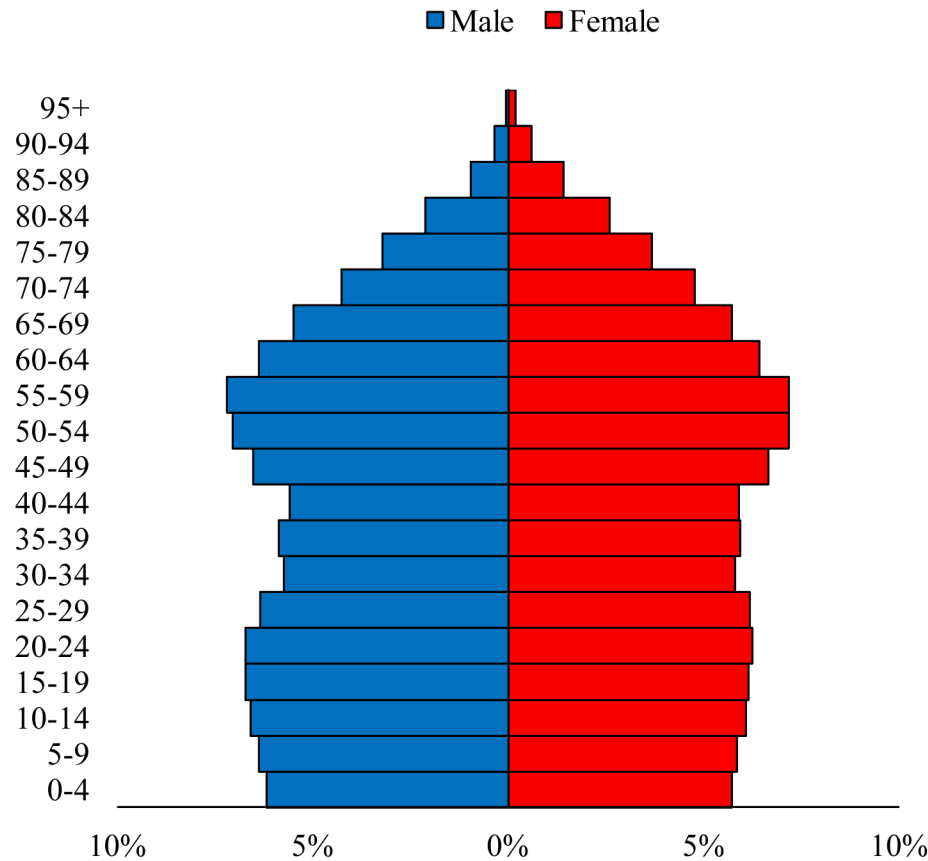

# Population Pyramids of Ohio by County

Delaware County Projected Population Pyramid, 2030

Ohio Projected Population Pyramid, 2030

**Go to:** <http://scripps.muohio.edu/content/population-pyramids-ohio-county-2010-2050> to download individual population pyramids (PDF, J-PEG, TIFF formats available).

**Note:** Population pyramids display % of populations by 5 years age groups.

**Citation:** Mehdizadeh, S., Ritchey, P. N., Tipsuk, P., & Yamashita, T. (2012). Population Pyramids of Ohio by County. Scripps Gerontology Center, Miami University, Oxford, OH.