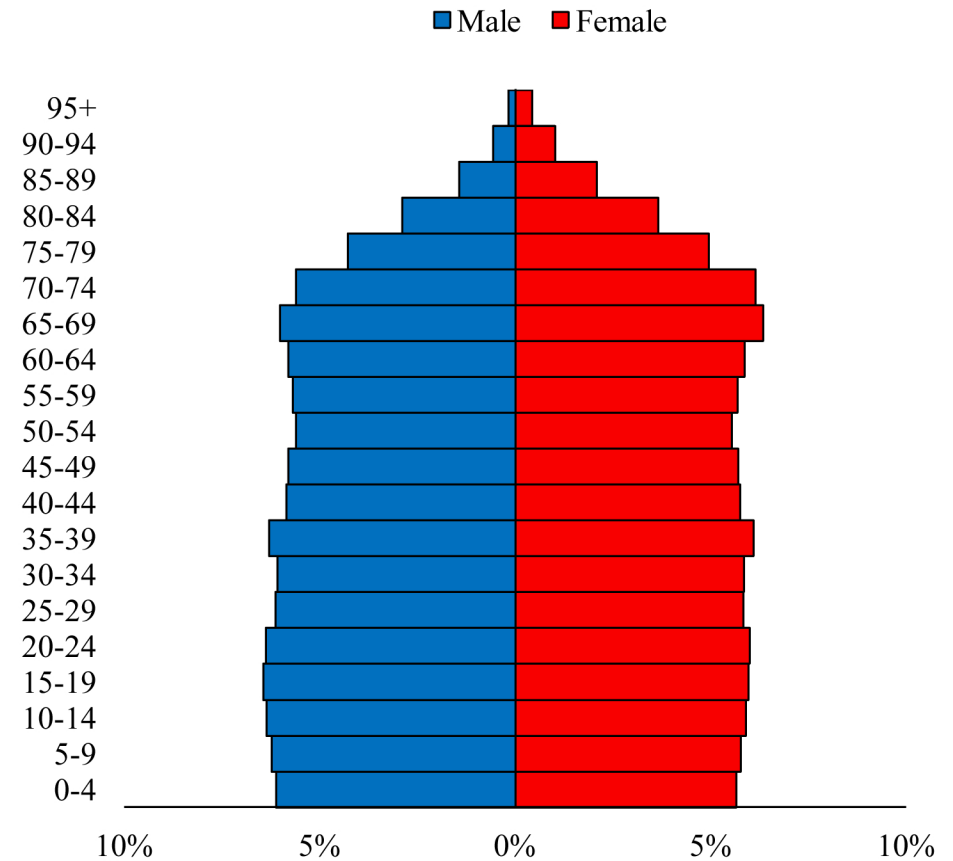

# Population Pyramids of Ohio by County

Delaware County Projected Population Pyramid, 2030

Ohio Projected Population Pyramid, 2030

**Go to:** <http://scripps.muohio.edu/content/population-pyramids-ohio-county-2010-2050> to download individual population pyramids (PDF, J-PEG, TIFF formats available).

**Note:** Population pyramids display % of populations by 5 years age groups.

**Citation:** Mehdizadeh, S., Ritchey, P. N., Tipsuk, P., & Yamashita, T. (2012). Population Pyramids of Ohio by County. Scripps Gerontology Center, Miami University, Oxford, OH.