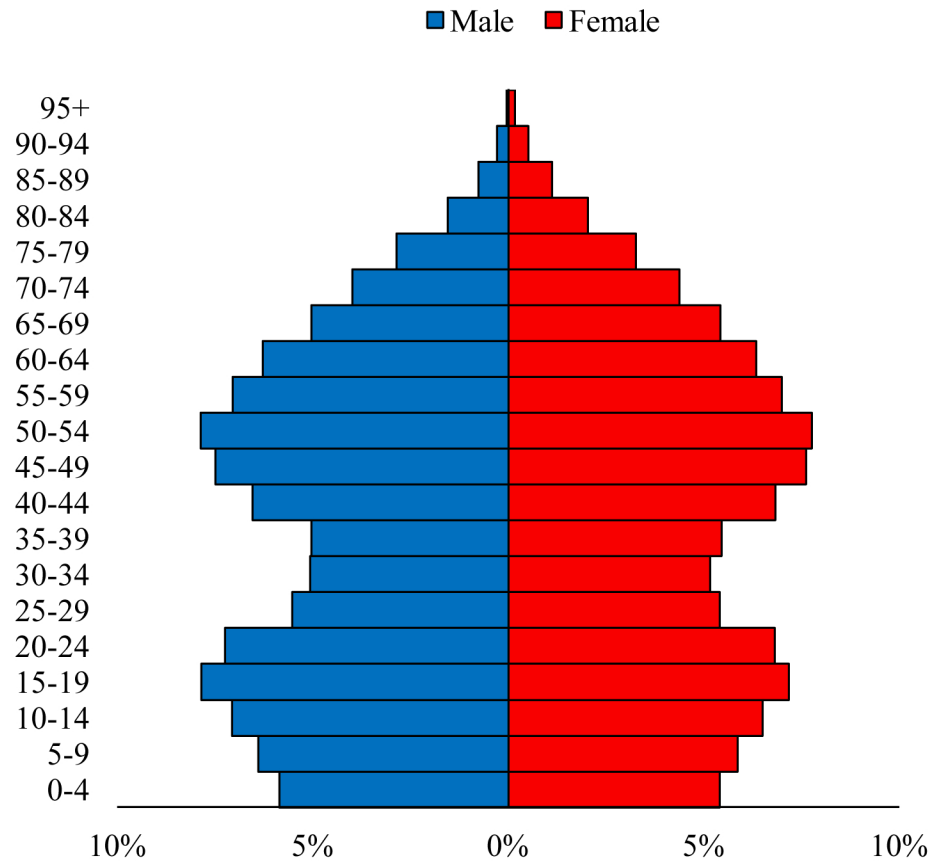

Population Pyramids of Ohio by County

Delaware County Projected Population Pyramid, 2025

Ohio Projected Population Pyramid, 2025

Go to: <http://scripps.muohio.edu/content/population-pyramids-ohio-county-2010-2050> to download individual population pyramids (PDF, J-PEG, TIFF formats available).

Note: Population pyramids display % of populations by 5 years age groups.

Citation: Mehdizadeh, S., Ritchey, P. N., Tipsuk, P., & Yamashita, T. (2012). Population Pyramids of Ohio by County. Scripps Gerontology Center, Miami University, Oxford, OH.