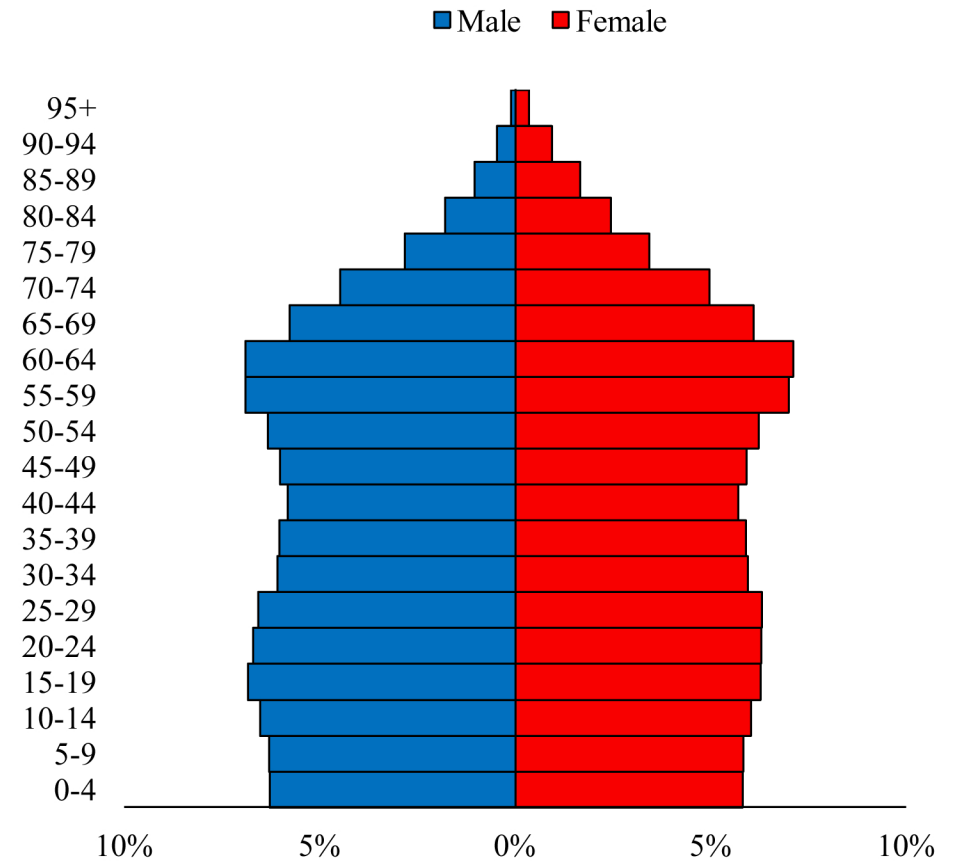

Population Pyramids of Ohio by County

Delaware County Projected Population Pyramid, 2020

Ohio Projected Population Pyramid, 2020

Go to: <http://scripps.muohio.edu/content/population-pyramids-ohio-county-2010-2050> to download individual population pyramids (PDF, J-PEG, TIFF formats available).

Note: Population pyramids display % of populations by 5 years age groups.

Citation: Mehdizadeh, S., Ritchey, P. N., Tipsuk, P., & Yamashita, T. (2012). Population Pyramids of Ohio by County. Scripps Gerontology Center, Miami University, Oxford, OH.