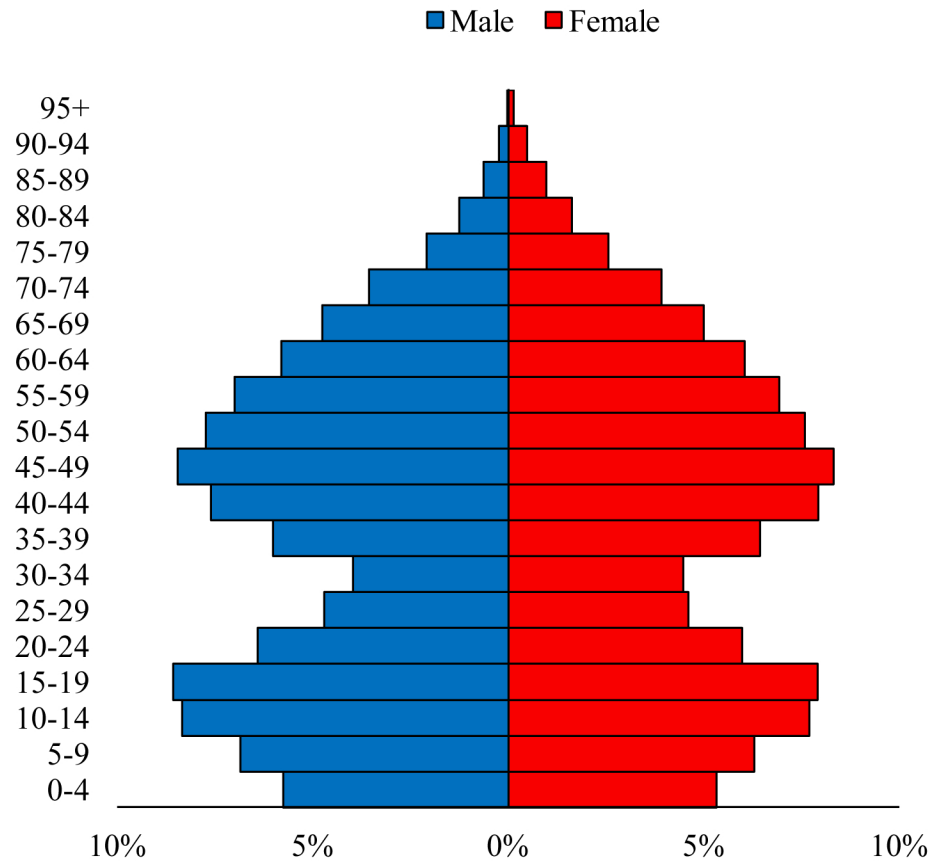

Population Pyramids of Ohio by County

Delaware County Projected Population Pyramid, 2020

Ohio Projected Population Pyramid, 2020

Go to: <http://scripps.muohio.edu/content/population-pyramids-ohio-county-2010-2050> to download individual population pyramids (PDF, J-PEG, TIFF formats available).

Note: Population pyramids display % of populations by 5 years age groups.

Citation: Mehdizadeh, S., Ritchey, P. N., Tipsuk, P., & Yamashita, T. (2012). Population Pyramids of Ohio by County. Scripps Gerontology Center, Miami University, Oxford, OH.