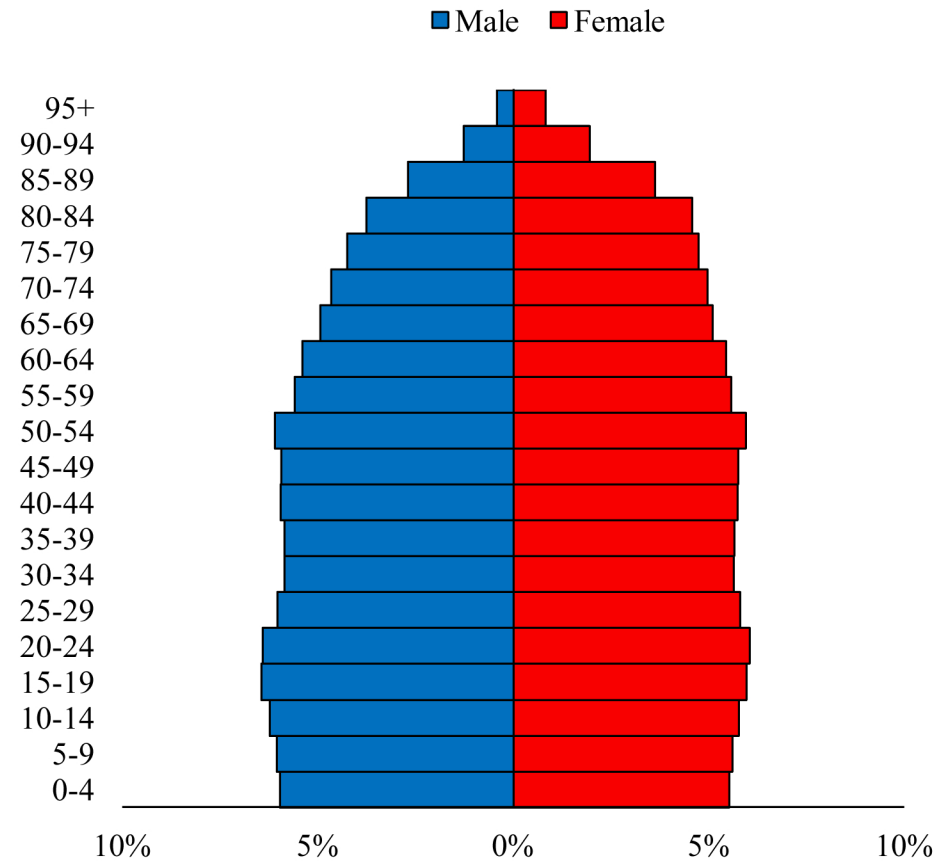

Population Pyramids of Ohio by County

Defiance County Projected Population Pyramid, 2045

Ohio Projected Population Pyramid, 2045

Go to: <http://scripps.muohio.edu/content/population-pyramids-ohio-county-2010-2050> to download individual population pyramids (PDF, J-PEG, TIFF formats available).

Note: Population pyramids display % of populations by 5 years age groups.

Citation: Mehdizadeh, S., Ritchey, P. N., Tipsuk, P., & Yamashita, T. (2012). Population Pyramids of Ohio by County. Scripps Gerontology Center, Miami University, Oxford, OH.