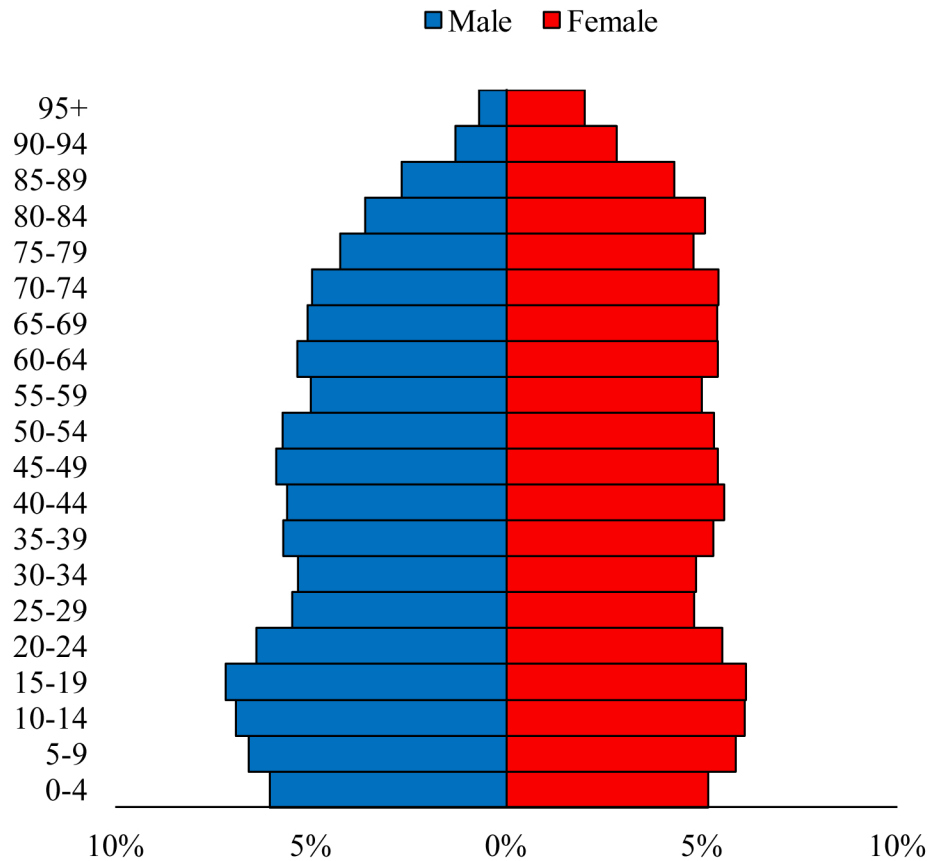

Population Pyramids of Ohio by County

Defiance County Projected Population Pyramid, 2045

Ohio Projected Population Pyramid, 2045

Go to: <http://scripps.muohio.edu/content/population-pyramids-ohio-county-2010-2050> to download individual population pyramids (PDF, J-PEG, TIFF formats available).

Note: Population pyramids display % of populations by 5 years age groups.

Citation: Mehdizadeh, S., Ritchey, P. N., Tipsuk, P., & Yamashita, T. (2012). Population Pyramids of Ohio by County. Scripps Gerontology Center, Miami University, Oxford, OH.