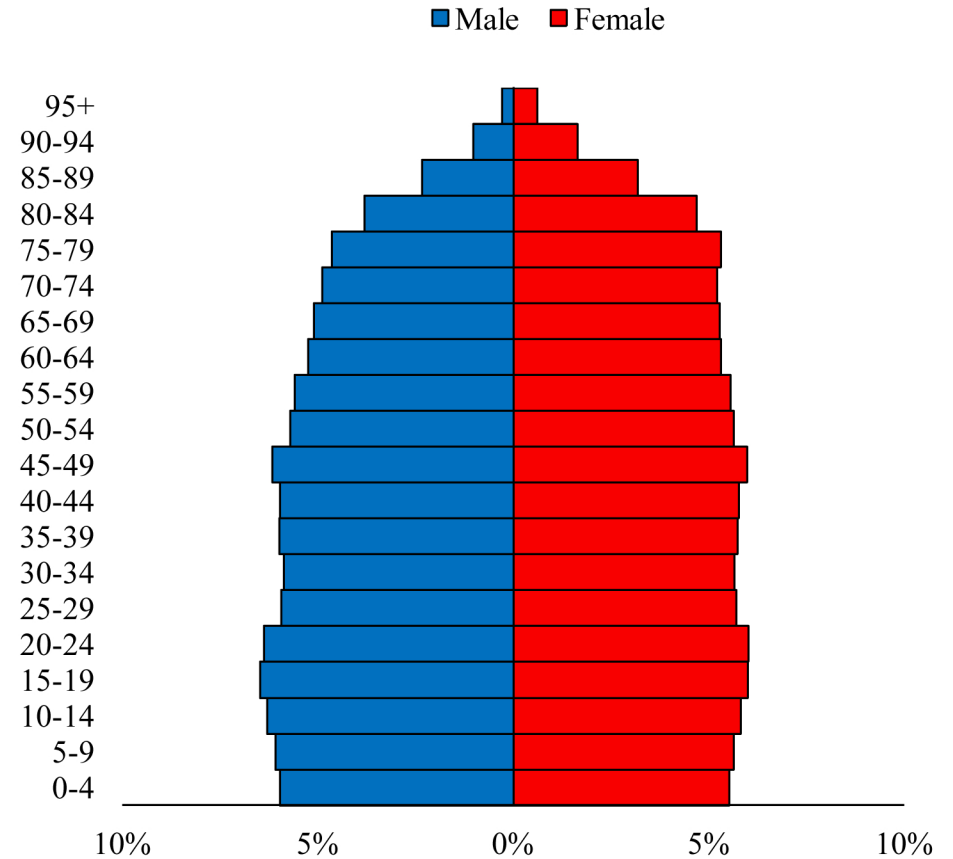

Population Pyramids of Ohio by County

Defiance County Projected Population Pyramid, 2040

Ohio Projected Population Pyramid, 2040

Go to: <http://scripps.muohio.edu/content/population-pyramids-ohio-county-2010-2050> to download individual population pyramids (PDF, J-PEG, TIFF formats available).

Note: Population pyramids display % of populations by 5 years age groups.

Citation: Mehdizadeh, S., Ritchey, P. N., Tipsuk, P., & Yamashita, T. (2012). Population Pyramids of Ohio by County. Scripps Gerontology Center, Miami University, Oxford, OH.