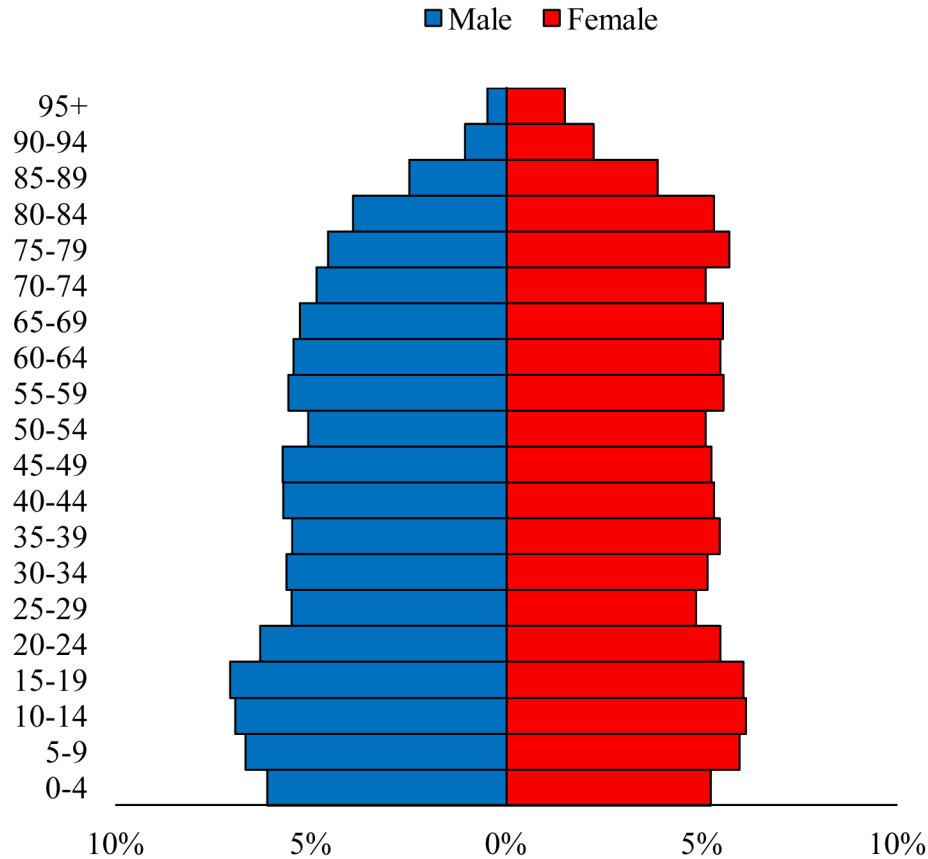

Population Pyramids of Ohio by County

Defiance County Projected Population Pyramid, 2040

Ohio Projected Population Pyramid, 2040

Go to: <http://scripps.muohio.edu/content/population-pyramids-ohio-county-2010-2050> to download individual population pyramids (PDF, J-PEG, TIFF formats available).

Note: Population pyramids display % of populations by 5 years age groups.

Citation: Mehdizadeh, S., Ritchey, P. N., Tipsuk, P., & Yamashita, T. (2012). Population Pyramids of Ohio by County. Scripps Gerontology Center, Miami University, Oxford, OH.