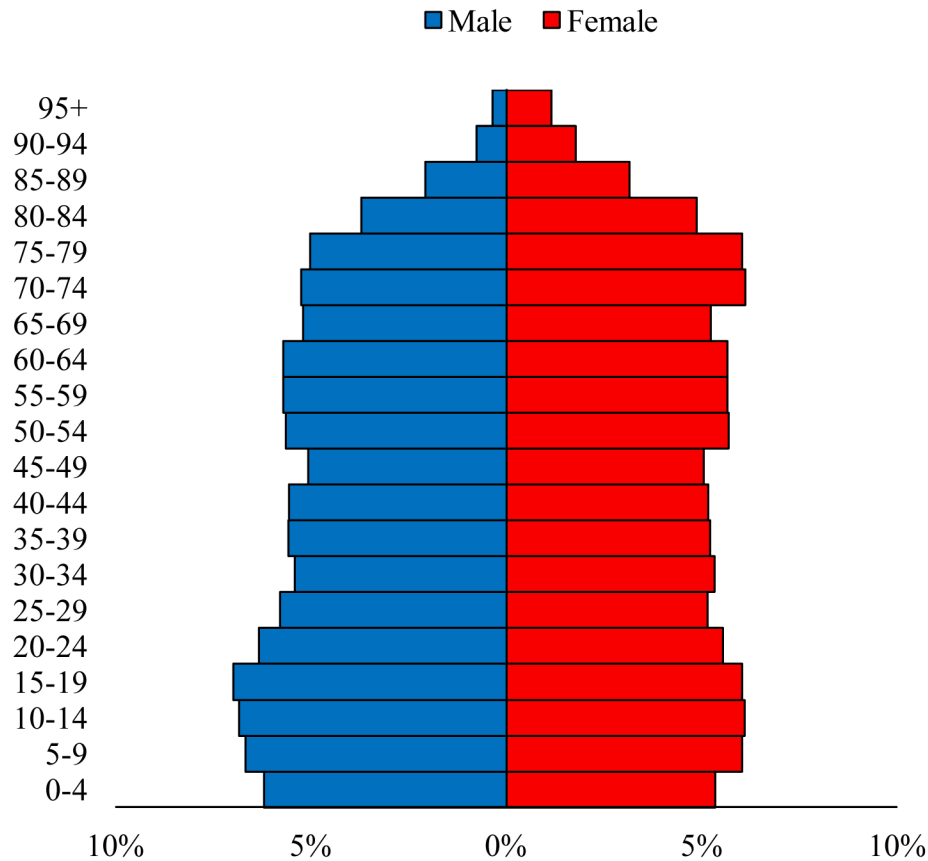

Population Pyramids of Ohio by County

Defiance County Projected Population Pyramid, 2035

Ohio Projected Population Pyramid, 2035

Go to: <http://scripps.muohio.edu/content/population-pyramids-ohio-county-2010-2050> to download individual population pyramids (PDF, J-PEG, TIFF formats available).

Note: Population pyramids display % of populations by 5 years age groups.

Citation: Mehdizadeh, S., Ritchey, P. N., Tipsuk, P., & Yamashita, T. (2012). Population Pyramids of Ohio by County. Scripps Gerontology Center, Miami University, Oxford, OH.