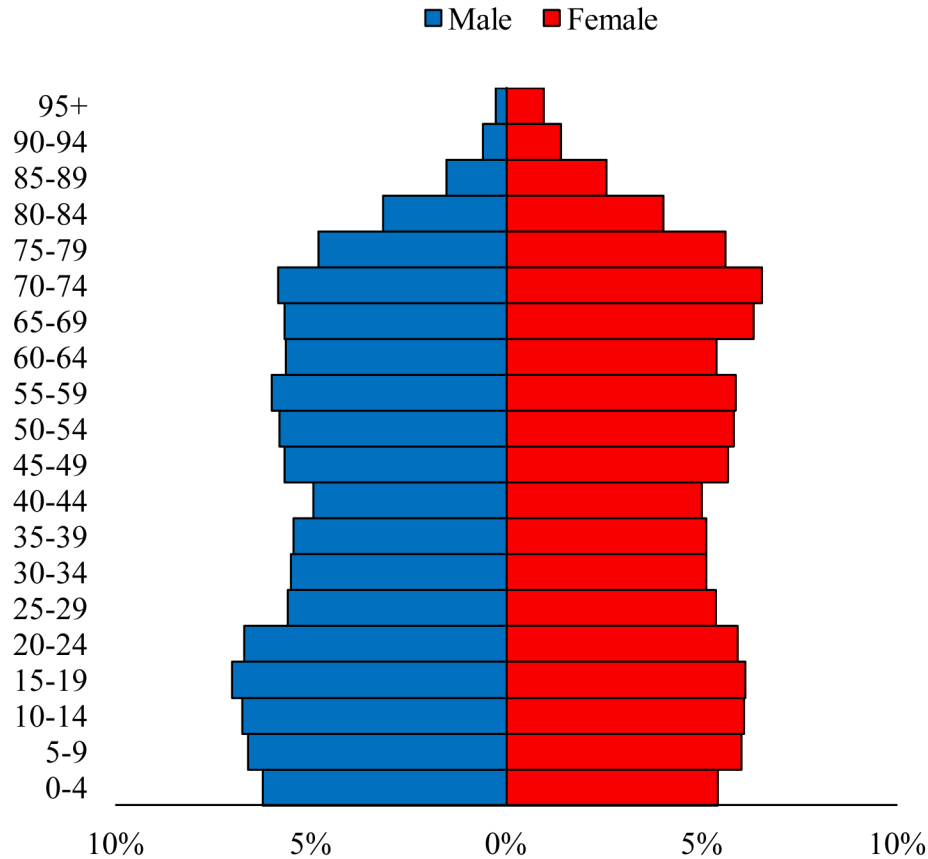

Population Pyramids of Ohio by County

Defiance County Projected Population Pyramid, 2030

Ohio Projected Population Pyramid, 2030

Go to: <http://scripps.muohio.edu/content/population-pyramids-ohio-county-2010-2050> to download individual population pyramids (PDF, J-PEG, TIFF formats available).

Note: Population pyramids display % of populations by 5 years age groups.

Citation: Mehdizadeh, S., Ritchey, P. N., Tipsuk, P., & Yamashita, T. (2012). Population Pyramids of Ohio by County. Scripps Gerontology Center, Miami University, Oxford, OH.