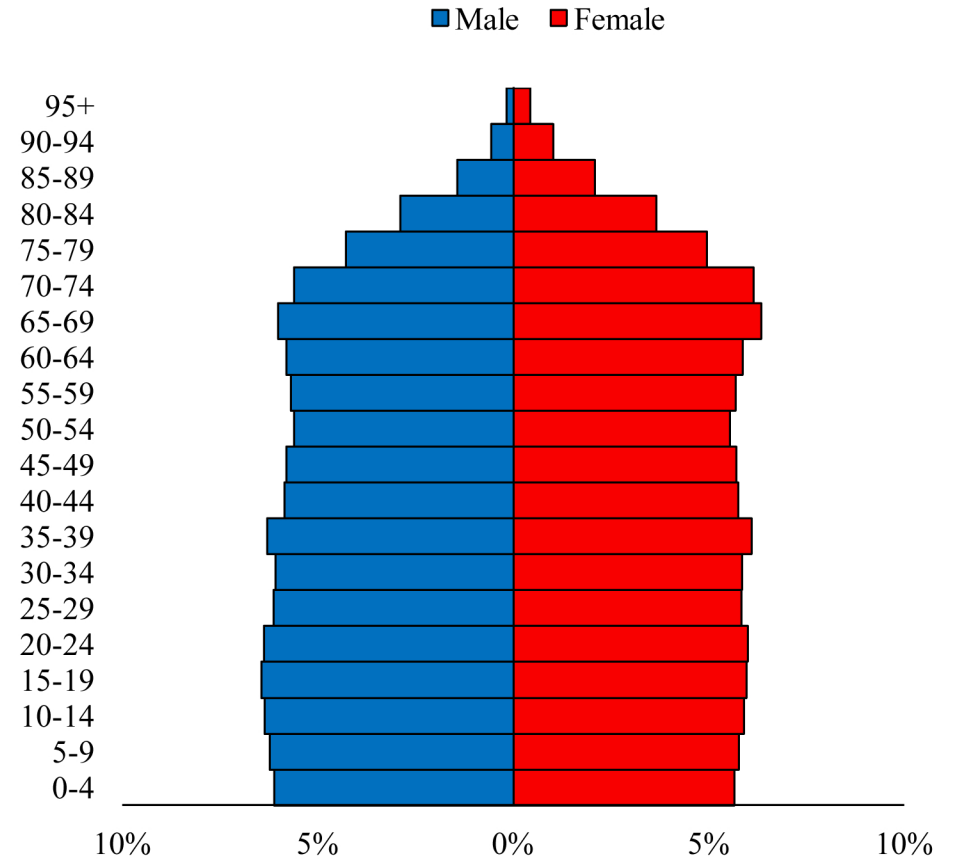

Population Pyramids of Ohio by County

Defiance County Projected Population Pyramid, 2030

Ohio Projected Population Pyramid, 2030

Go to: <http://scripps.muohio.edu/content/population-pyramids-ohio-county-2010-2050> to download individual population pyramids (PDF, J-PEG, TIFF formats available).

Note: Population pyramids display % of populations by 5 years age groups.

Citation: Mehdizadeh, S., Ritchey, P. N., Tipsuk, P., & Yamashita, T. (2012). Population Pyramids of Ohio by County. Scripps Gerontology Center, Miami University, Oxford, OH.