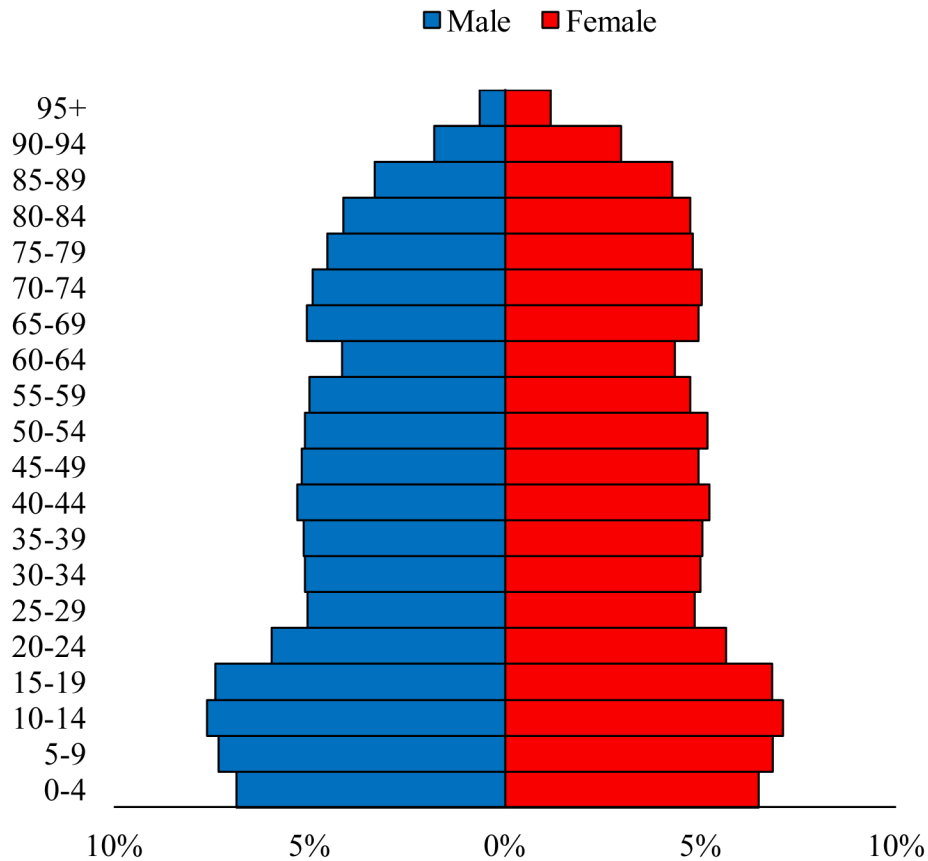

Population Pyramids of Ohio by County

Darke County Projected Population Pyramid, 2050

Ohio Projected Population Pyramid, 2050

Go to: <http://scripps.muohio.edu/content/population-pyramids-ohio-county-2010-2050> to download individual population pyramids (PDF, J-PEG, TIFF formats available).

Note: Population pyramids display % of populations by 5 years age groups.

Citation: Mehdizadeh, S., Ritchey, P. N., Tipsuk, P., & Yamashita, T. (2012). Population Pyramids of Ohio by County. Scripps Gerontology Center, Miami University, Oxford, OH.