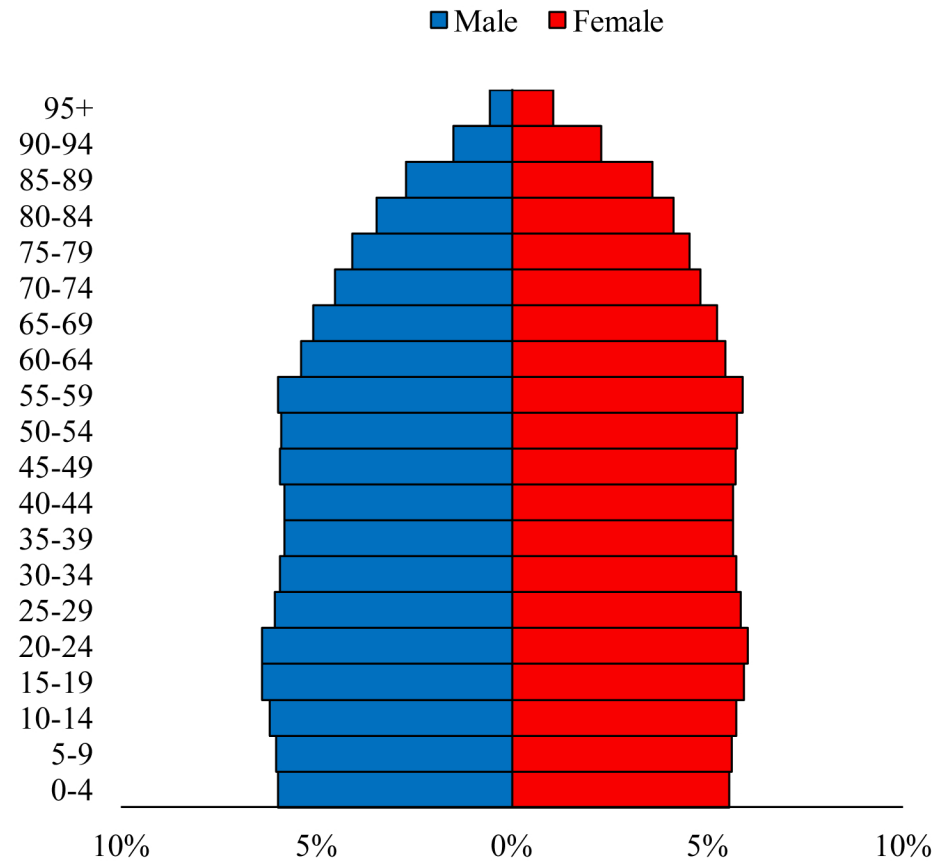

Population Pyramids of Ohio by County

Darke County Projected Population Pyramid, 2050

Ohio Projected Population Pyramid, 2050

Go to: <http://scripps.muohio.edu/content/population-pyramids-ohio-county-2010-2050> to download individual population pyramids (PDF, J-PEG, TIFF formats available).

Note: Population pyramids display % of populations by 5 years age groups.

Citation: Mehdizadeh, S., Ritchey, P. N., Tipsuk, P., & Yamashita, T. (2012). Population Pyramids of Ohio by County. Scripps Gerontology Center, Miami University, Oxford, OH.