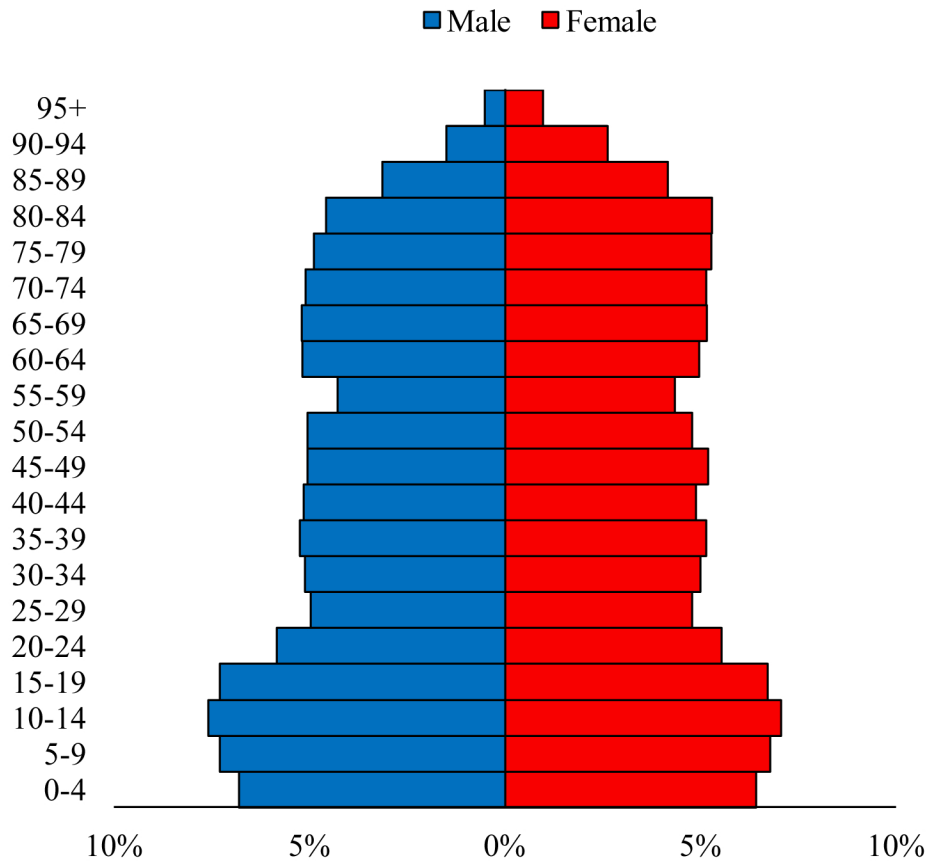

# Population Pyramids of Ohio by County

Darke County Projected Population Pyramid, 2045

Ohio Projected Population Pyramid, 2045

**Go to:** <http://scripps.muohio.edu/content/population-pyramids-ohio-county-2010-2050> to download individual population pyramids (PDF, J-PEG, TIFF formats available).

**Note:** Population pyramids display % of populations by 5 years age groups.

**Citation:** Mehdizadeh, S., Ritchey, P. N., Tipsuk, P., & Yamashita, T. (2012). Population Pyramids of Ohio by County. Scripps Gerontology Center, Miami University, Oxford, OH.