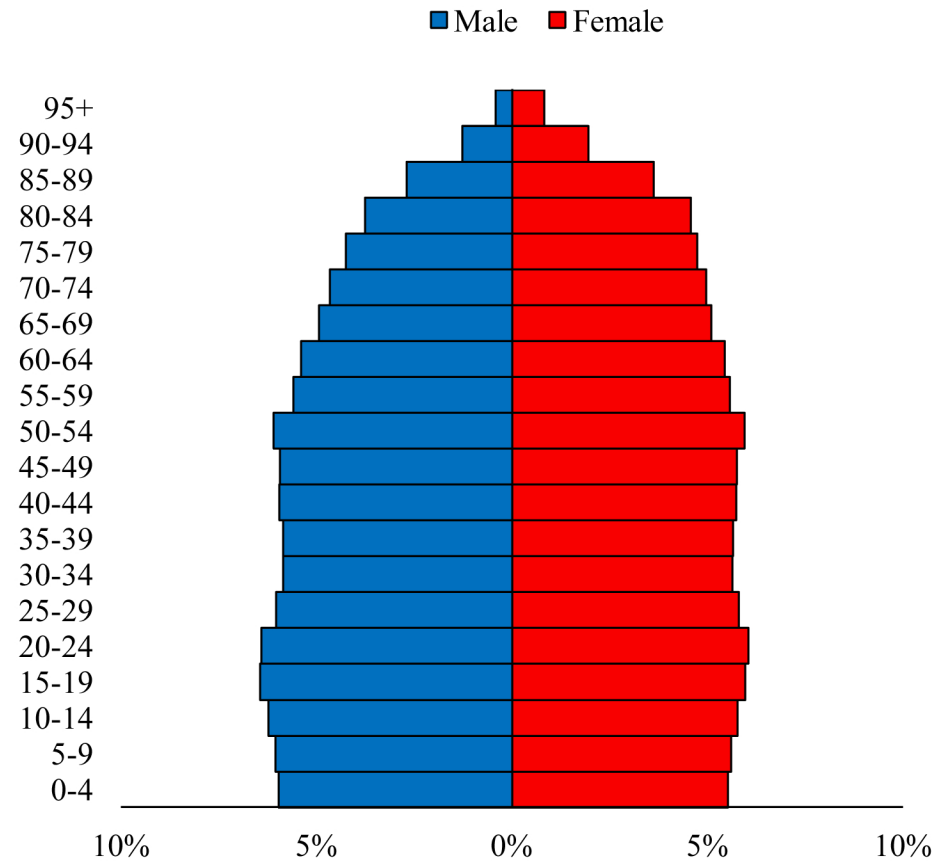

# Population Pyramids of Ohio by County

Darke County Projected Population Pyramid, 2045

Ohio Projected Population Pyramid, 2045

**Go to:** <http://scripps.muohio.edu/content/population-pyramids-ohio-county-2010-2050> to download individual population pyramids (PDF, J-PEG, TIFF formats available).

**Note:** Population pyramids display % of populations by 5 years age groups.

**Citation:** Mehdizadeh, S., Ritchey, P. N., Tipsuk, P., & Yamashita, T. (2012). Population Pyramids of Ohio by County. Scripps Gerontology Center, Miami University, Oxford, OH.