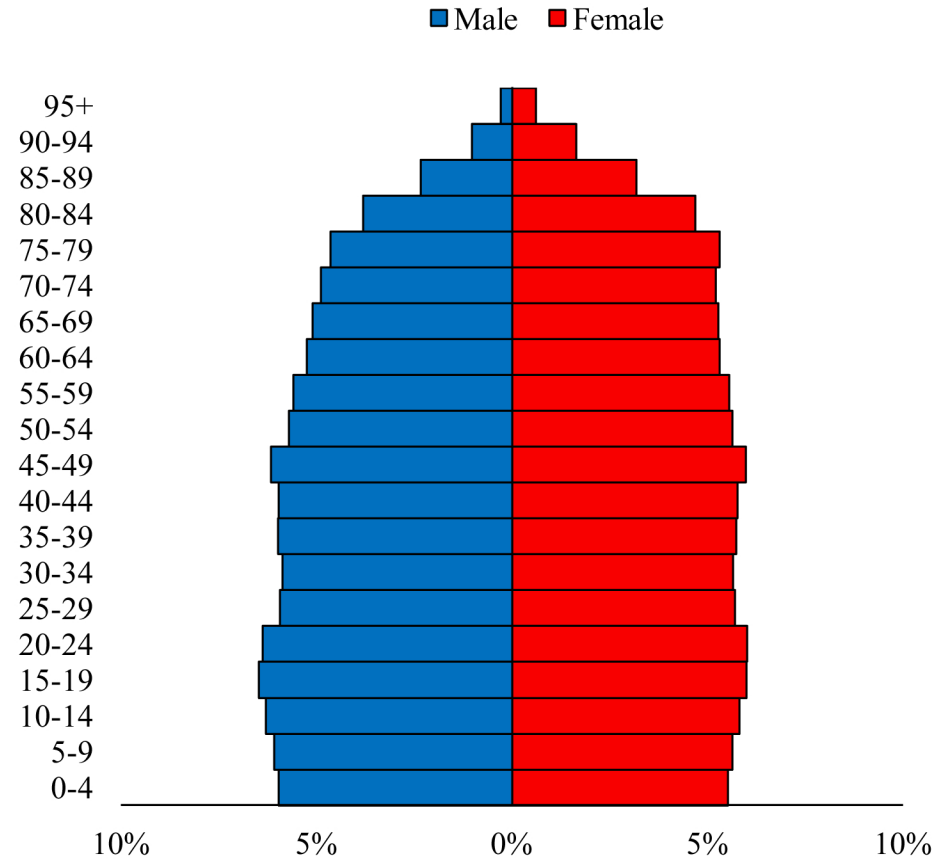

Population Pyramids of Ohio by County

Darke County Projected Population Pyramid, 2040

Ohio Projected Population Pyramid, 2040

Go to: <http://scripps.muohio.edu/content/population-pyramids-ohio-county-2010-2050> to download individual population pyramids (PDF, J-PEG, TIFF formats available).

Note: Population pyramids display % of populations by 5 years age groups.

Citation: Mehdizadeh, S., Ritchey, P. N., Tipsuk, P., & Yamashita, T. (2012). Population Pyramids of Ohio by County. Scripps Gerontology Center, Miami University, Oxford, OH.