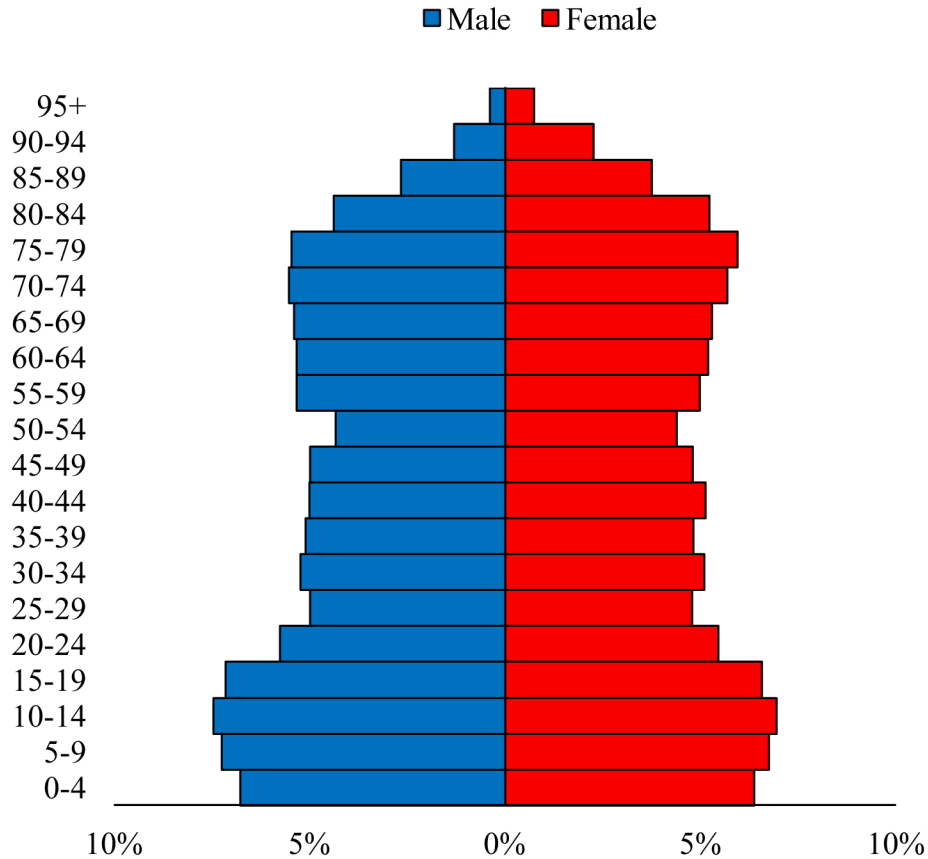

Population Pyramids of Ohio by County

Darke County Projected Population Pyramid, 2040

Ohio Projected Population Pyramid, 2040

Go to: <http://scripps.muohio.edu/content/population-pyramids-ohio-county-2010-2050> to download individual population pyramids (PDF, J-PEG, TIFF formats available).

Note: Population pyramids display % of populations by 5 years age groups.

Citation: Mehdizadeh, S., Ritchey, P. N., Tipsuk, P., & Yamashita, T. (2012). Population Pyramids of Ohio by County. Scripps Gerontology Center, Miami University, Oxford, OH.