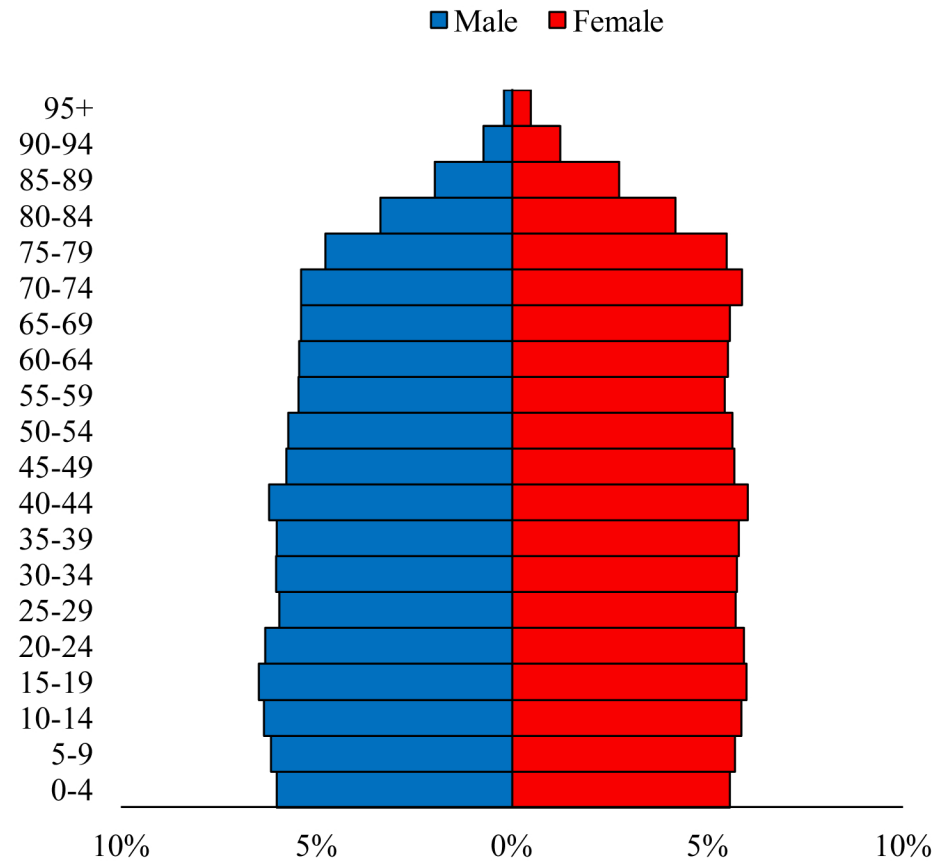

Population Pyramids of Ohio by County

Darke County Projected Population Pyramid, 2035

Ohio Projected Population Pyramid, 2035

Go to: <http://scripps.muohio.edu/content/population-pyramids-ohio-county-2010-2050> to download individual population pyramids (PDF, J-PEG, TIFF formats available).

Note: Population pyramids display % of populations by 5 years age groups.

Citation: Mehdizadeh, S., Ritchey, P. N., Tipsuk, P., & Yamashita, T. (2012). Population Pyramids of Ohio by County. Scripps Gerontology Center, Miami University, Oxford, OH.