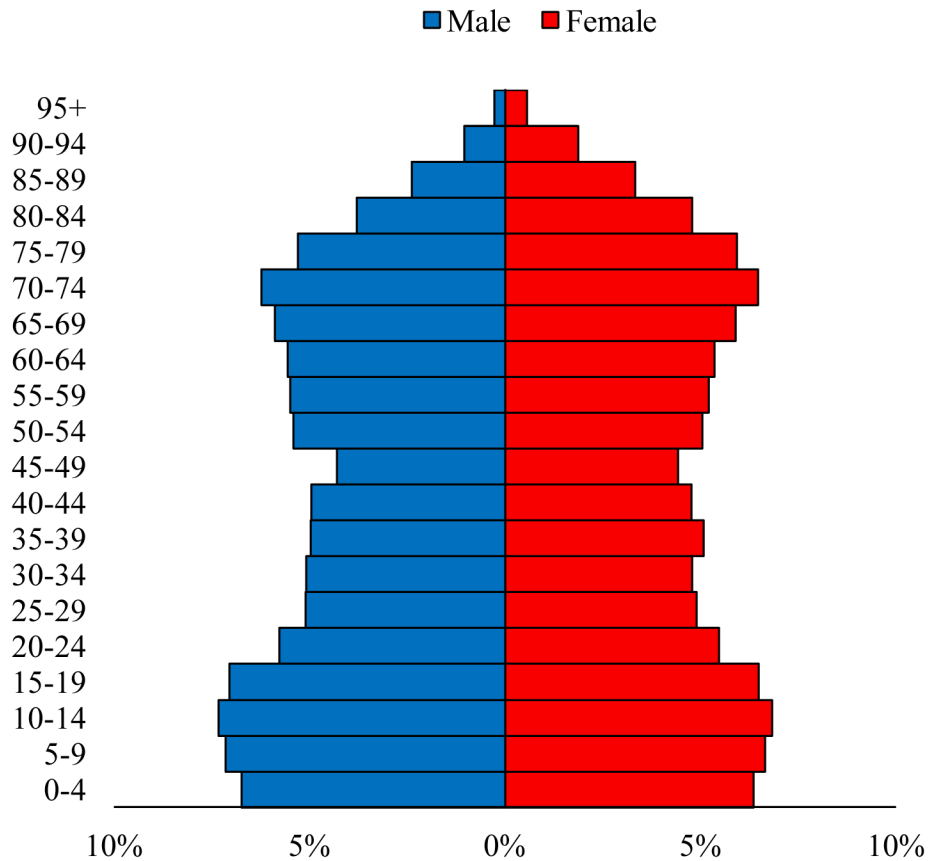

Population Pyramids of Ohio by County

Darke County Projected Population Pyramid, 2035

Ohio Projected Population Pyramid, 2035

Go to: <http://scripps.muohio.edu/content/population-pyramids-ohio-county-2010-2050> to download individual population pyramids (PDF, J-PEG, TIFF formats available).

Note: Population pyramids display % of populations by 5 years age groups.

Citation: Mehdizadeh, S., Ritchey, P. N., Tipsuk, P., & Yamashita, T. (2012). Population Pyramids of Ohio by County. Scripps Gerontology Center, Miami University, Oxford, OH.