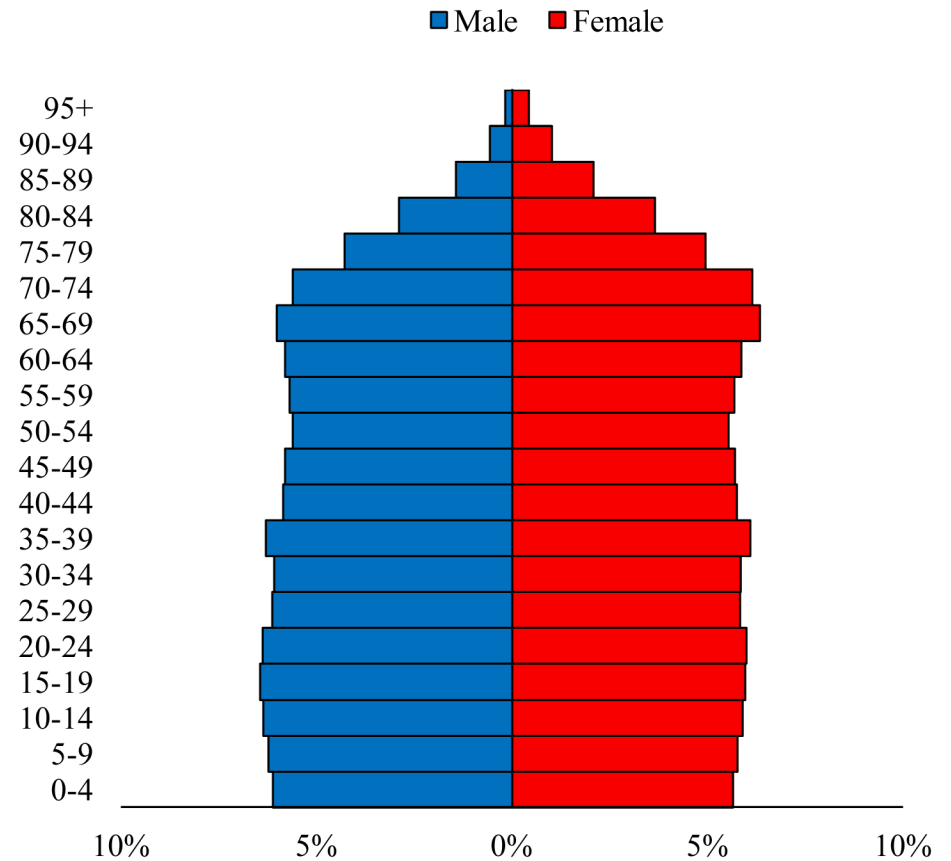

# Population Pyramids of Ohio by County

Darke County Projected Population Pyramid, 2030

Ohio Projected Population Pyramid, 2030

**Go to:** <http://scripps.muohio.edu/content/population-pyramids-ohio-county-2010-2050> to download individual population pyramids (PDF, J-PEG, TIFF formats available).

**Note:** Population pyramids display % of populations by 5 years age groups.

**Citation:** Mehdizadeh, S., Ritchey, P. N., Tipsuk, P., & Yamashita, T. (2012). Population Pyramids of Ohio by County. Scripps Gerontology Center, Miami University, Oxford, OH.