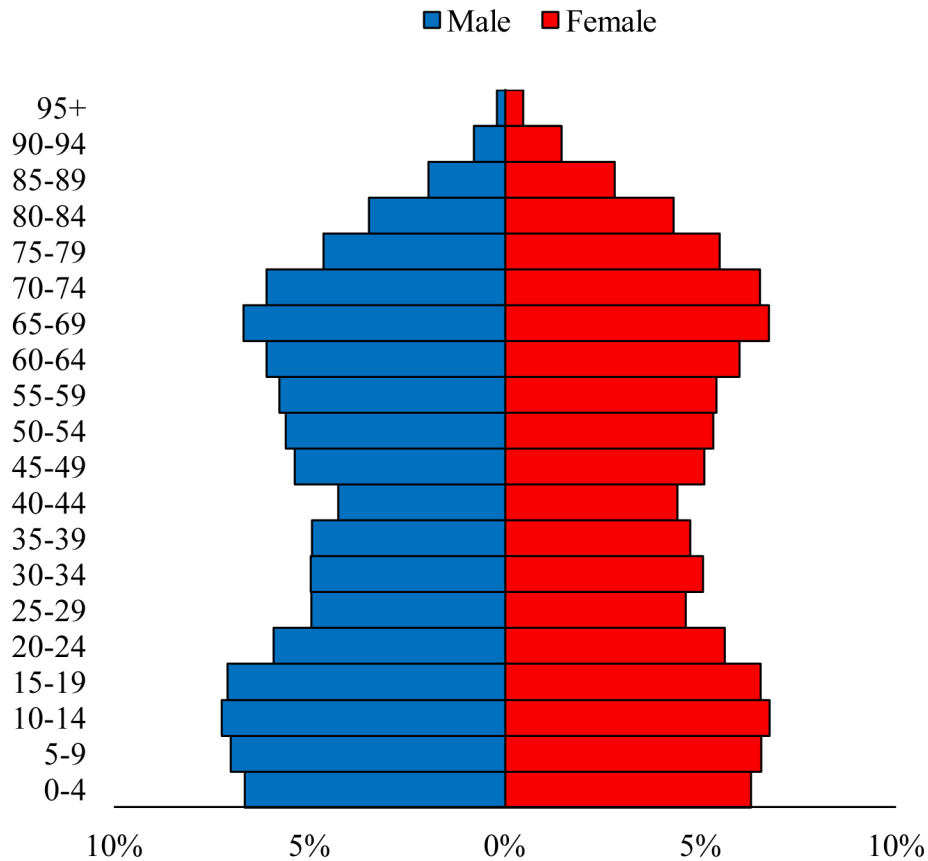

# Population Pyramids of Ohio by County

Darke County Projected Population Pyramid, 2030

Ohio Projected Population Pyramid, 2030

**Go to:** <http://scripps.muohio.edu/content/population-pyramids-ohio-county-2010-2050> to download individual population pyramids (PDF, J-PEG, TIFF formats available).

**Note:** Population pyramids display % of populations by 5 years age groups.

**Citation:** Mehdizadeh, S., Ritchey, P. N., Tipsuk, P., & Yamashita, T. (2012). Population Pyramids of Ohio by County. Scripps Gerontology Center, Miami University, Oxford, OH.