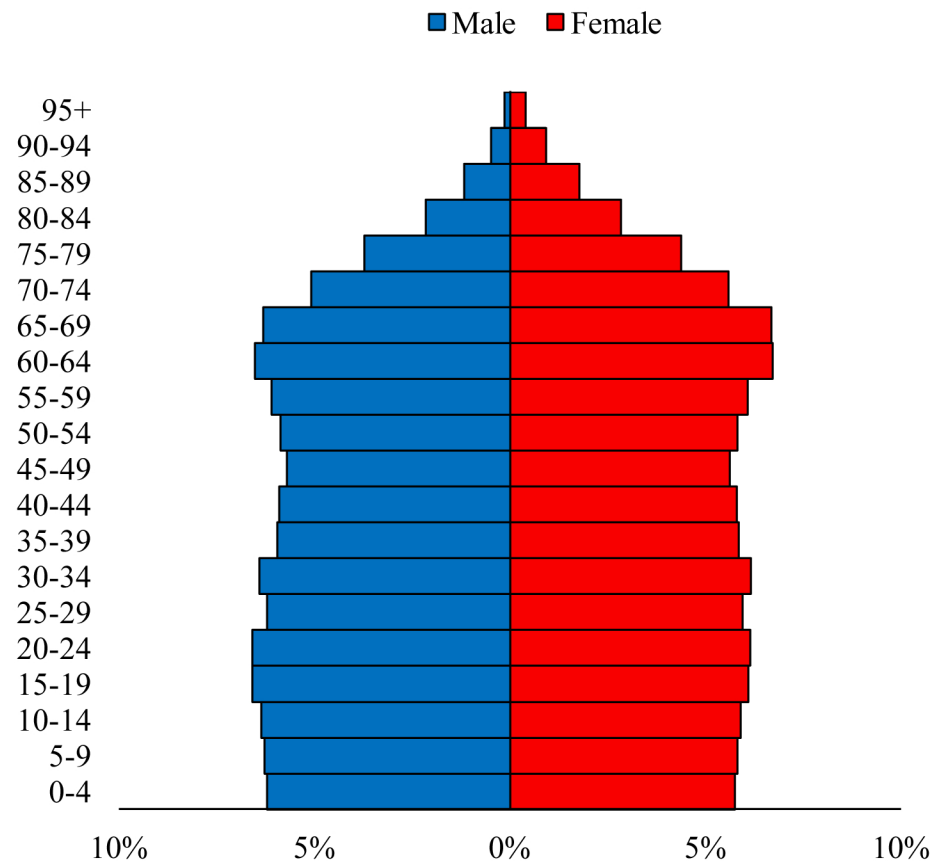

Population Pyramids of Ohio by County

Darke County Projected Population Pyramid, 2025

Ohio Projected Population Pyramid, 2025

Go to: <http://scripps.muohio.edu/content/population-pyramids-ohio-county-2010-2050> to download individual population pyramids (PDF, J-PEG, TIFF formats available).

Note: Population pyramids display % of populations by 5 years age groups.

Citation: Mehdizadeh, S., Ritchey, P. N., Tipsuk, P., & Yamashita, T. (2012). Population Pyramids of Ohio by County. Scripps Gerontology Center, Miami University, Oxford, OH.