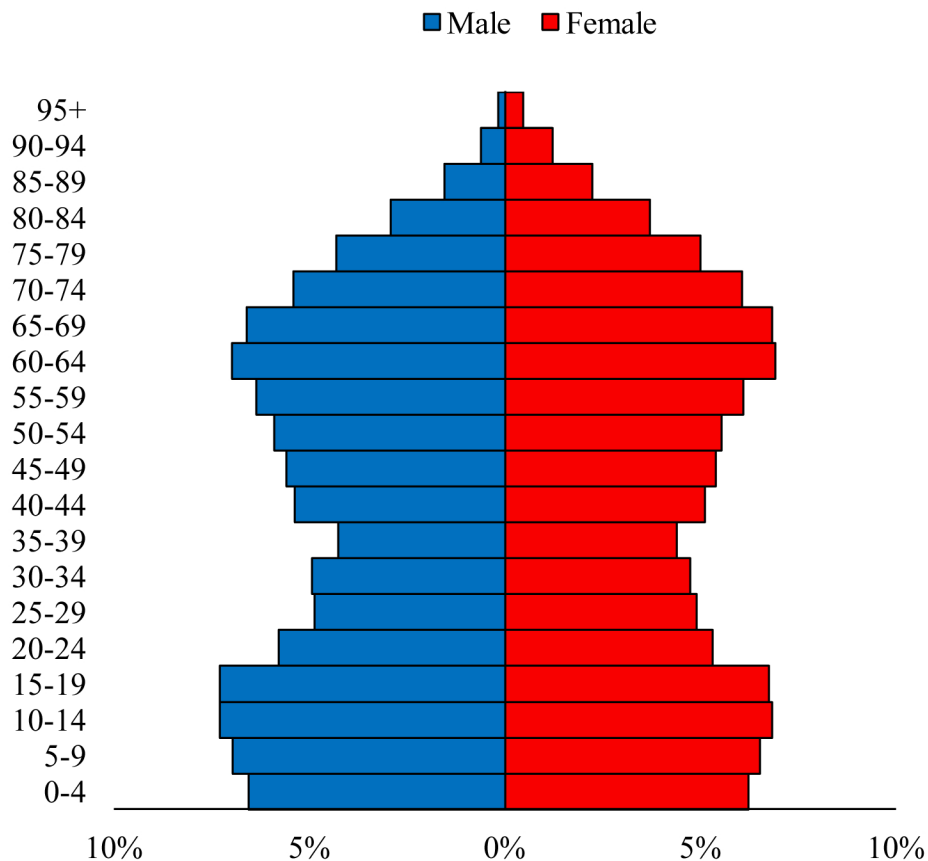

Population Pyramids of Ohio by County

Darke County Projected Population Pyramid, 2025

Ohio Projected Population Pyramid, 2025

Go to: <http://scripps.muohio.edu/content/population-pyramids-ohio-county-2010-2050> to download individual population pyramids (PDF, J-PEG, TIFF formats available).

Note: Population pyramids display % of populations by 5 years age groups.

Citation: Mehdizadeh, S., Ritchey, P. N., Tipsuk, P., & Yamashita, T. (2012). Population Pyramids of Ohio by County. Scripps Gerontology Center, Miami University, Oxford, OH.