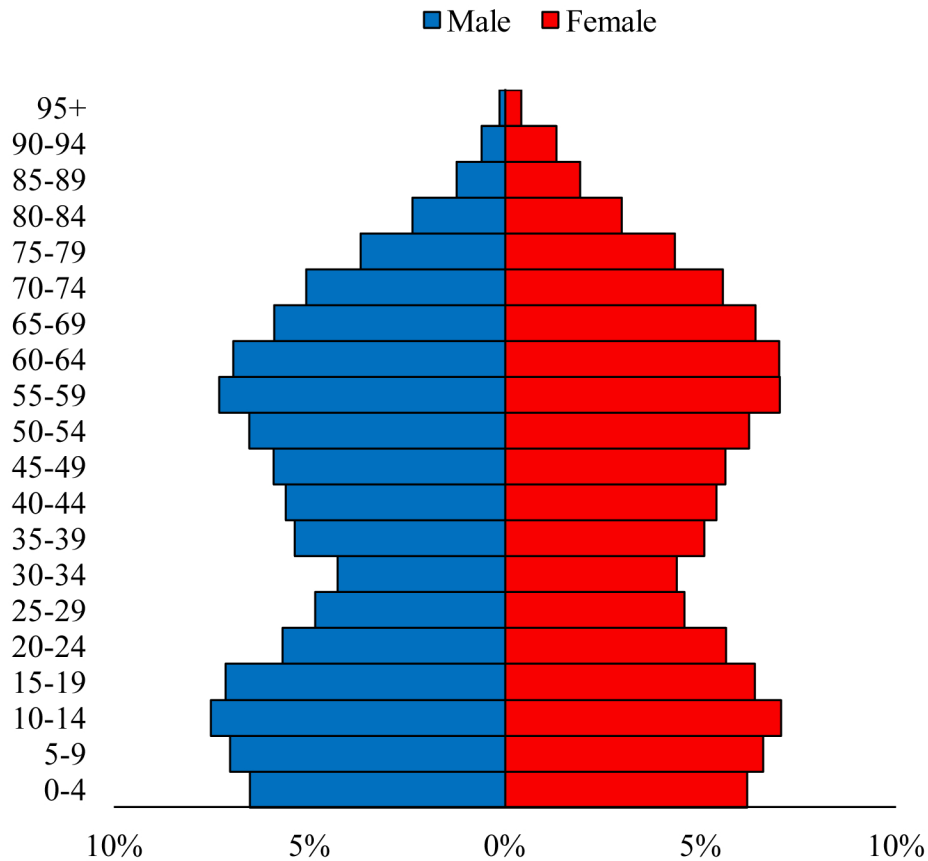

# Population Pyramids of Ohio by County

Darke County Projected Population Pyramid, 2020

Ohio Projected Population Pyramid, 2020

**Go to:** <http://scripps.muohio.edu/content/population-pyramids-ohio-county-2010-2050> to download individual population pyramids (PDF, J-PEG, TIFF formats available).

**Note:** Population pyramids display % of populations by 5 years age groups.

**Citation:** Mehdizadeh, S., Ritchey, P. N., Tipsuk, P., & Yamashita, T. (2012). Population Pyramids of Ohio by County. Scripps Gerontology Center, Miami University, Oxford, OH.