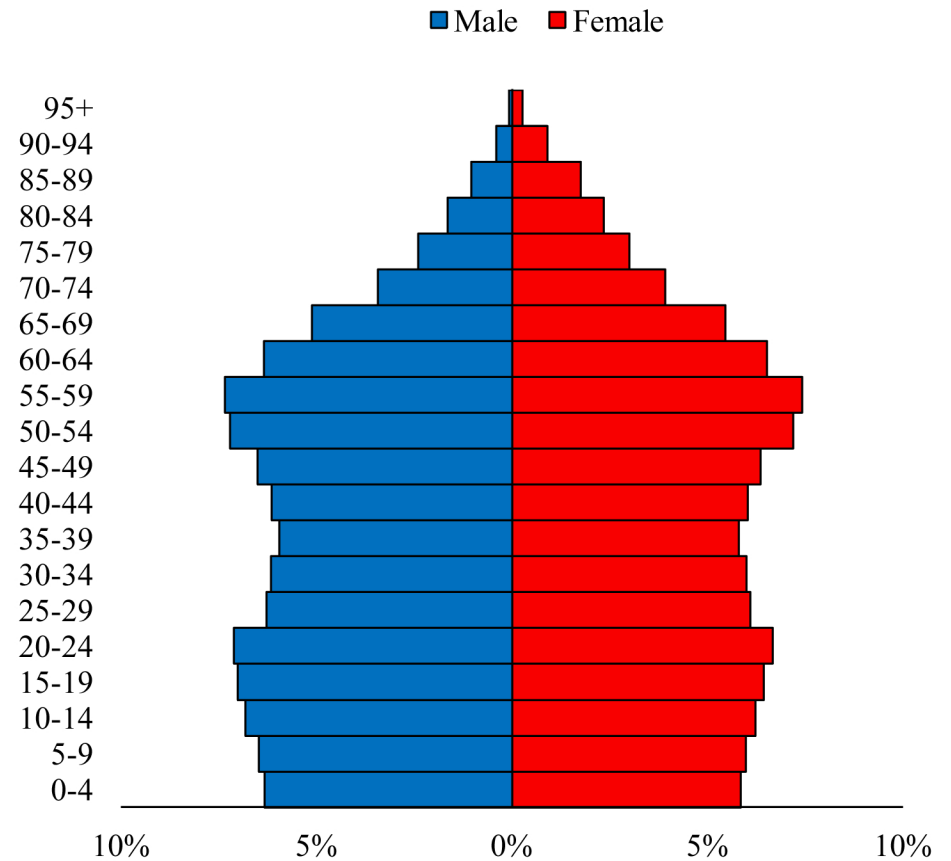

Population Pyramids of Ohio by County

Darke County Projected Population Pyramid, 2015

Ohio Projected Population Pyramid, 2015

Go to: <http://scripps.muohio.edu/content/population-pyramids-ohio-county-2010-2050> to download individual population pyramids (PDF, J-PEG, TIFF formats available).

Note: Population pyramids display % of populations by 5 years age groups.

Citation: Mehdizadeh, S., Ritchey, P. N., Tipsuk, P., & Yamashita, T. (2012). Population Pyramids of Ohio by County. Scripps Gerontology Center, Miami University, Oxford, OH.