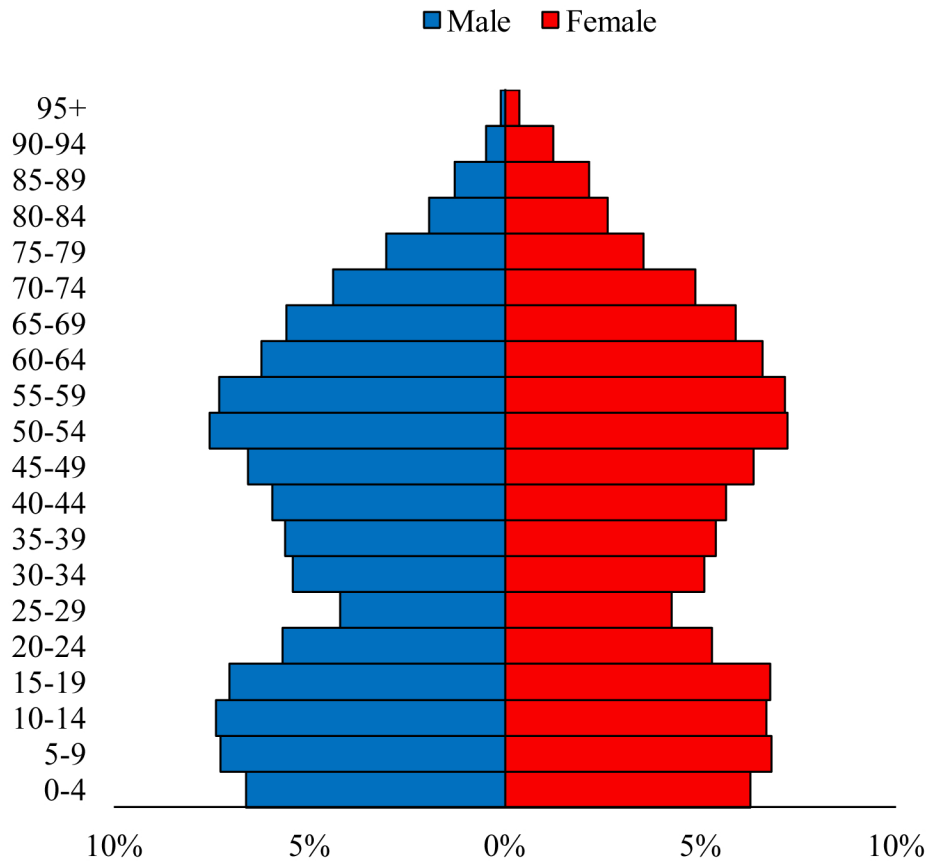

Population Pyramids of Ohio by County

Darke County Projected Population Pyramid, 2015

Ohio Projected Population Pyramid, 2015

Go to: <http://scripps.muohio.edu/content/population-pyramids-ohio-county-2010-2050> to download individual population pyramids (PDF, J-PEG, TIFF formats available).

Note: Population pyramids display % of populations by 5 years age groups.

Citation: Mehdizadeh, S., Ritchey, P. N., Tipsuk, P., & Yamashita, T. (2012). Population Pyramids of Ohio by County. Scripps Gerontology Center, Miami University, Oxford, OH.