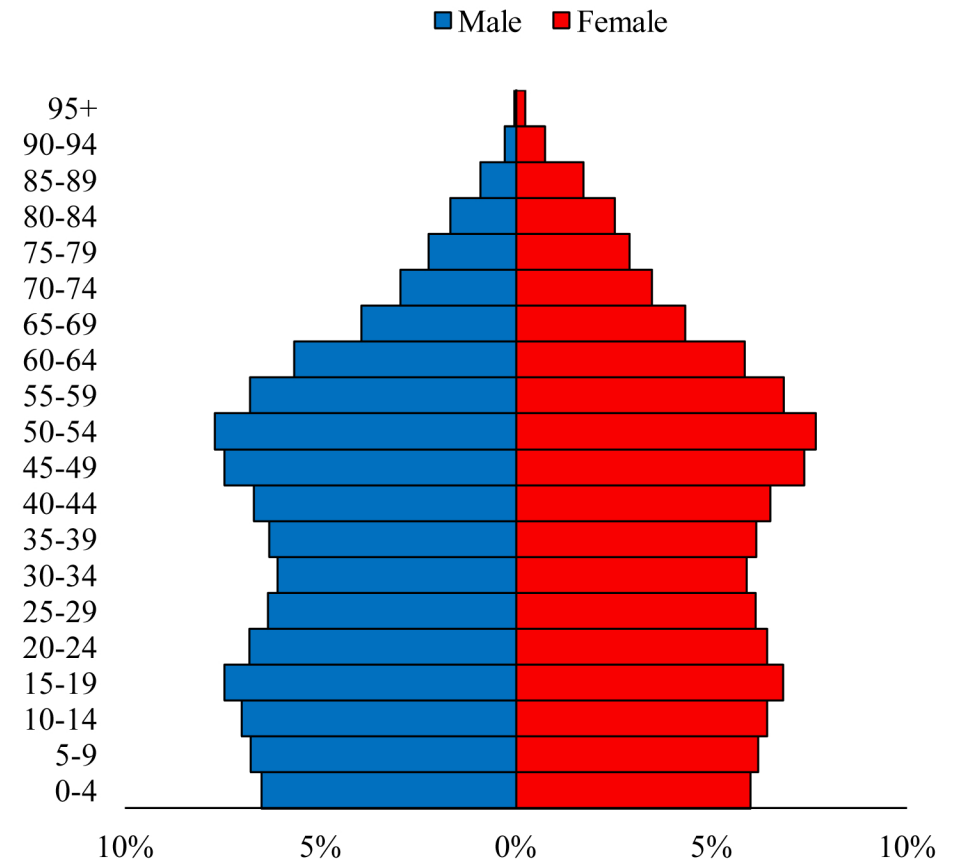

Population Pyramids of Ohio by County

Darke County Population Pyramid, 2010

Ohio Population Pyramid, 2010

Go to: <http://scripps.muohio.edu/content/population-pyramids-ohio-county-2010-2050> to download individual population pyramids (PDF, J-PEG, TIFF formats available).

Note: Population pyramids display % of populations by 5 years age groups.

Citation: Mehdizadeh, S., Ritchey, P. N., Tipsuk, P., & Yamashita, T. (2012). Population Pyramids of Ohio by County. Scripps Gerontology Center, Miami University, Oxford, OH.