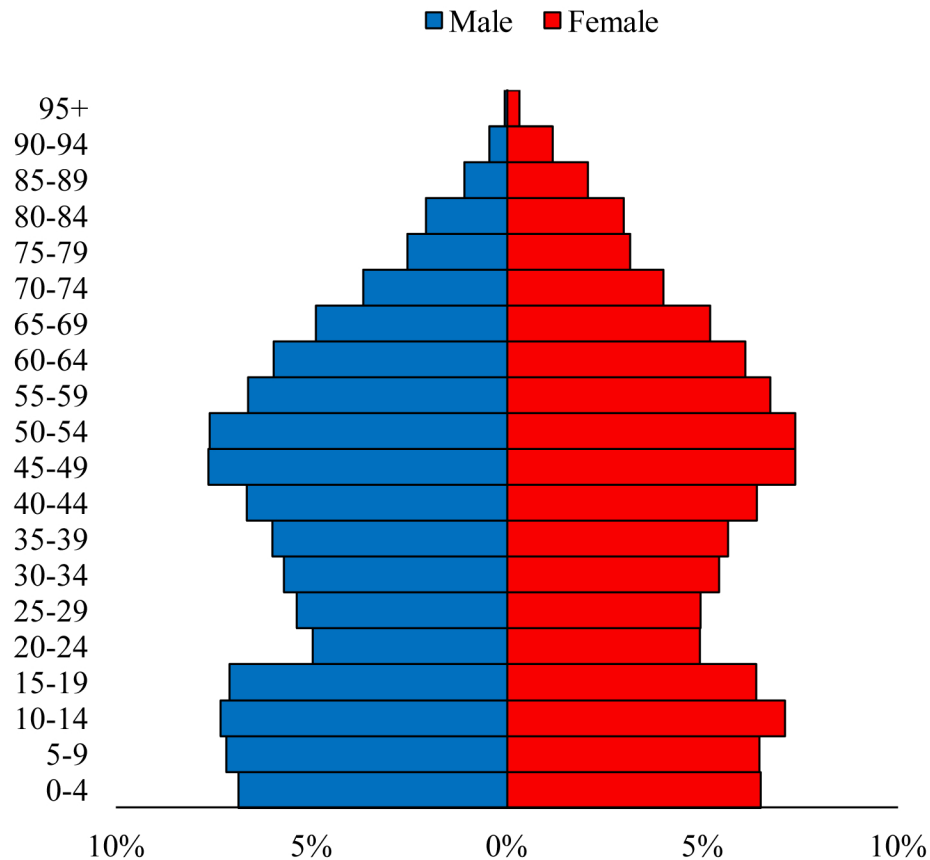

Population Pyramids of Ohio by County

Darke County Population Pyramid, 2010

Ohio Population Pyramid, 2010

Go to: <http://scripps.muohio.edu/content/population-pyramids-ohio-county-2010-2050> to download individual population pyramids (PDF, J-PEG, TIFF formats available).

Note: Population pyramids display % of populations by 5 years age groups.

Citation: Mehdizadeh, S., Ritchey, P. N., Tipsuk, P., & Yamashita, T. (2012). Population Pyramids of Ohio by County. Scripps Gerontology Center, Miami University, Oxford, OH.