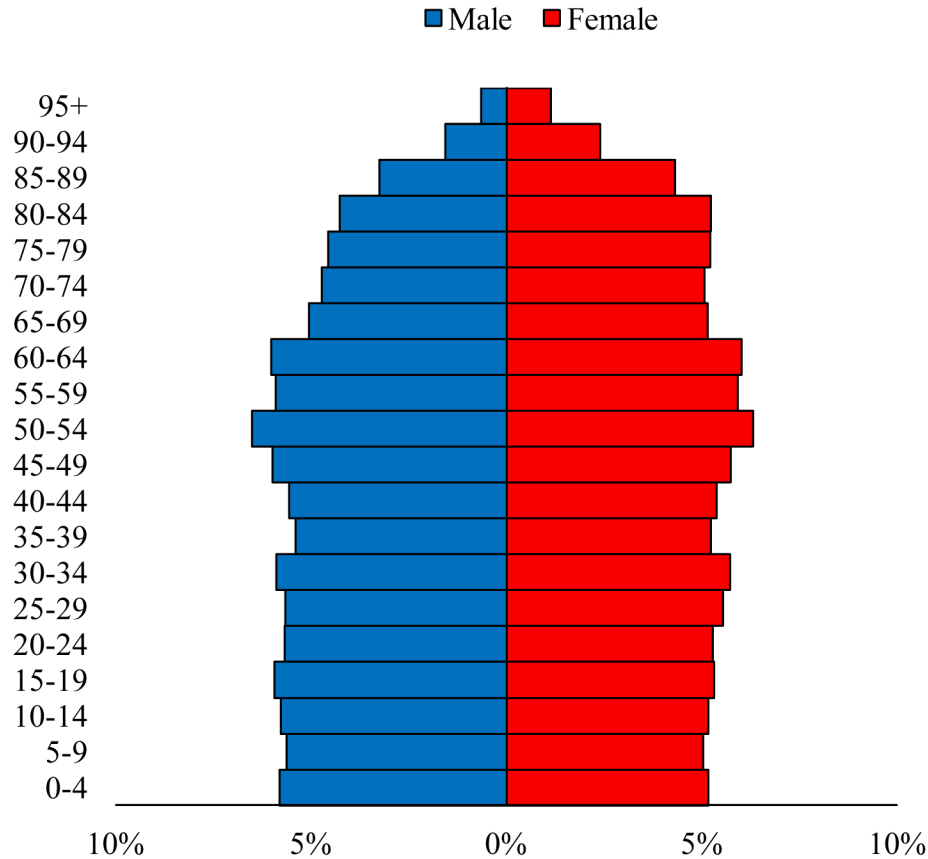

Population Pyramids of Ohio by County

Cuyahoga County Projected Population Pyramid, 2045

Ohio Projected Population Pyramid, 2045

Go to: <http://scripps.muohio.edu/content/population-pyramids-ohio-county-2010-2050> to download individual population pyramids (PDF, J-PEG, TIFF formats available).

Note: Population pyramids display % of populations by 5 years age groups.

Citation: Mehdizadeh, S., Ritchey, P. N., Tipsuk, P., & Yamashita, T. (2012). Population Pyramids of Ohio by County. Scripps Gerontology Center, Miami University, Oxford, OH.