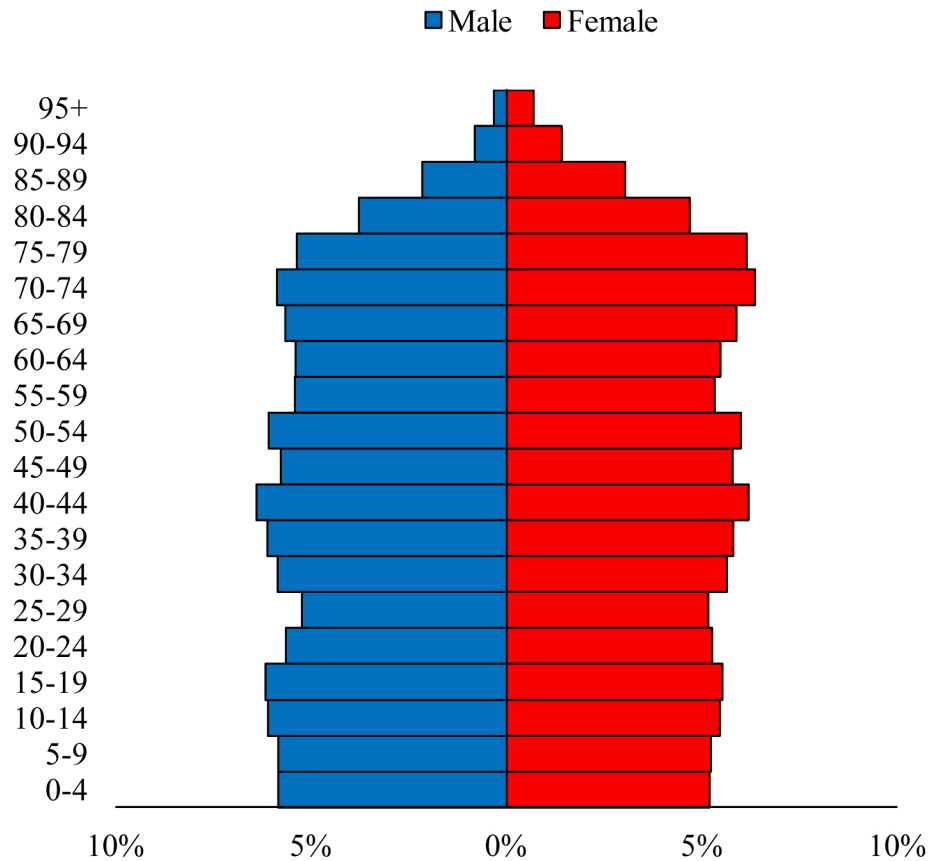

Population Pyramids of Ohio by County

Cuyahoga County Projected Population Pyramid, 2035

Ohio Projected Population Pyramid, 2035

Go to: <http://scripps.muohio.edu/content/population-pyramids-ohio-county-2010-2050> to download individual population pyramids (PDF, J-PEG, TIFF formats available).

Note: Population pyramids display % of populations by 5 years age groups.

Citation: Mehdizadeh, S., Ritchey, P. N., Tipsuk, P., & Yamashita, T. (2012). Population Pyramids of Ohio by County. Scripps Gerontology Center, Miami University, Oxford, OH.