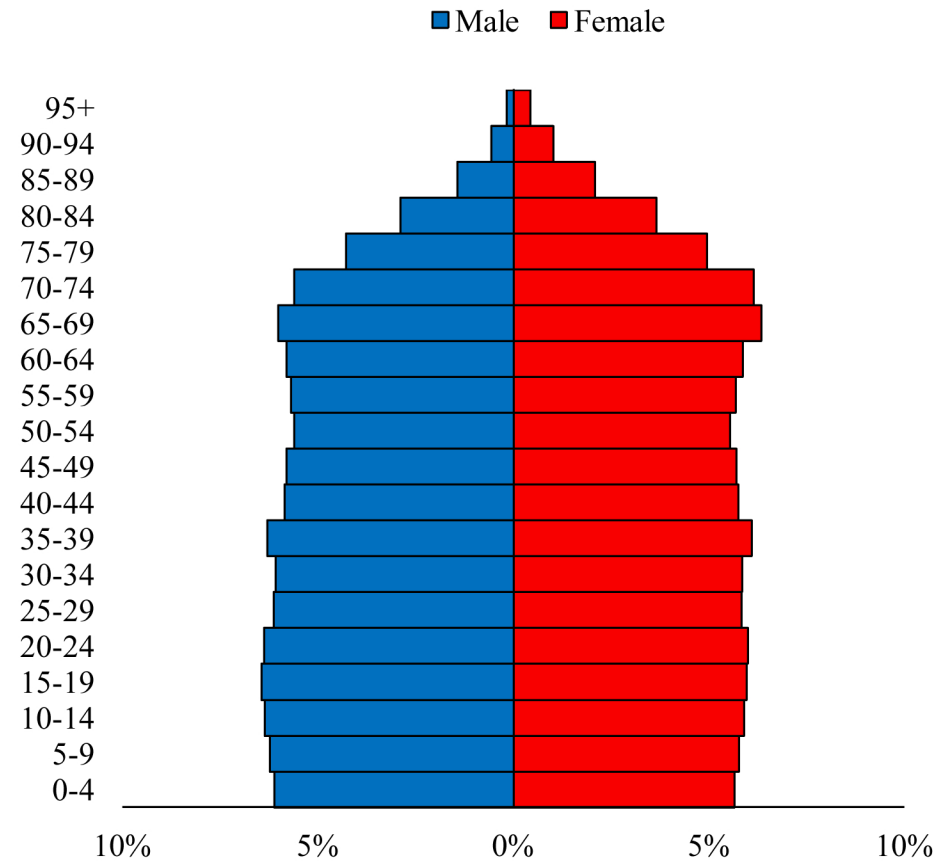

Population Pyramids of Ohio by County

Cuyahoga County Projected Population Pyramid, 2030

Ohio Projected Population Pyramid, 2030

Go to: <http://scripps.muohio.edu/content/population-pyramids-ohio-county-2010-2050> to download individual population pyramids (PDF, J-PEG, TIFF formats available).

Note: Population pyramids display % of populations by 5 years age groups.

Citation: Mehdizadeh, S., Ritchey, P. N., Tipsuk, P., & Yamashita, T. (2012). Population Pyramids of Ohio by County. Scripps Gerontology Center, Miami University, Oxford, OH.