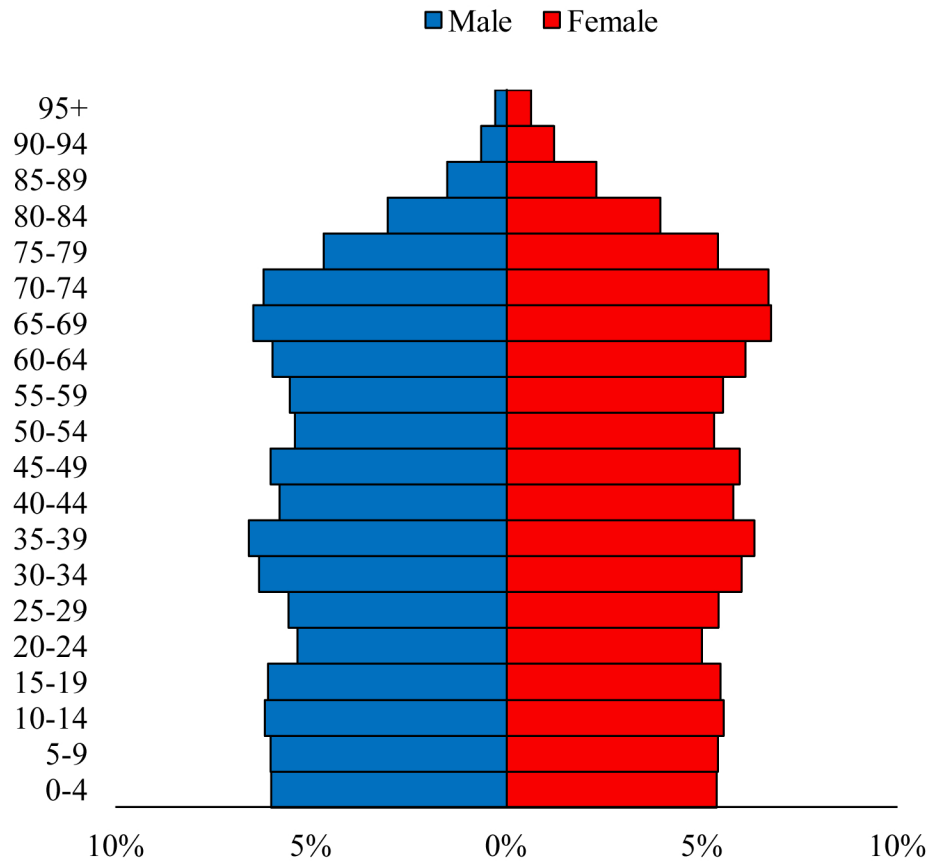

Population Pyramids of Ohio by County

Cuyahoga County Projected Population Pyramid, 2030

Ohio Projected Population Pyramid, 2030

Go to: <http://scripps.muohio.edu/content/population-pyramids-ohio-county-2010-2050> to download individual population pyramids (PDF, J-PEG, TIFF formats available).

Note: Population pyramids display % of populations by 5 years age groups.

Citation: Mehdizadeh, S., Ritchey, P. N., Tipsuk, P., & Yamashita, T. (2012). Population Pyramids of Ohio by County. Scripps Gerontology Center, Miami University, Oxford, OH.