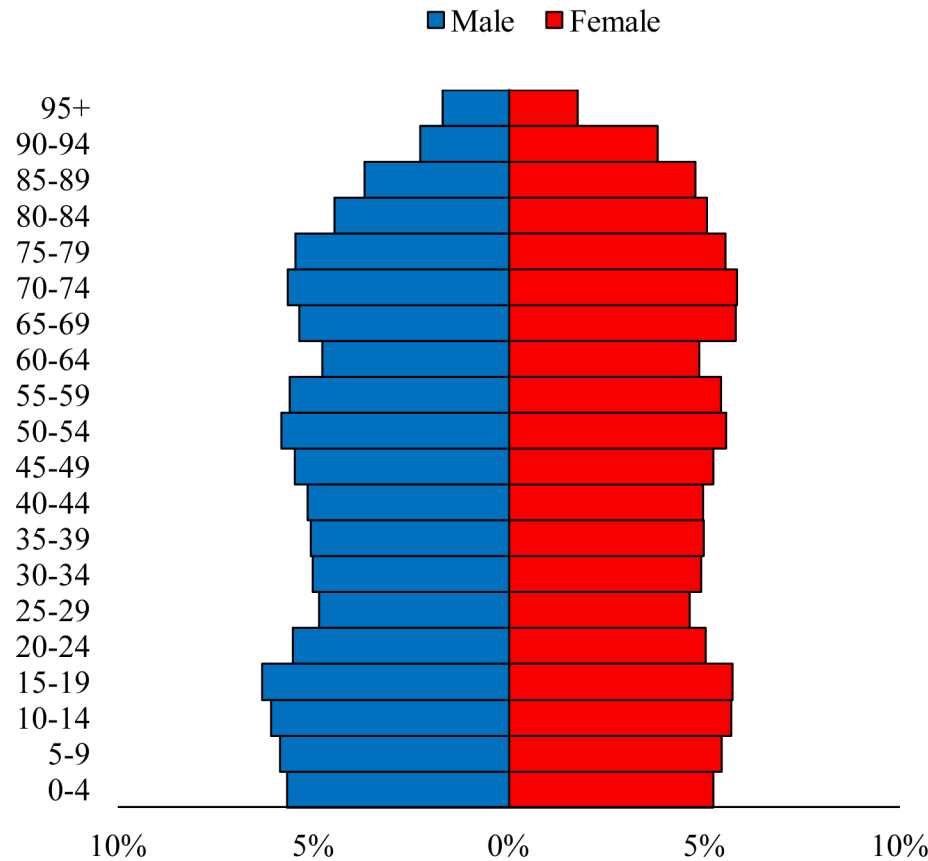

Population Pyramids of Ohio by County

Crawford County Projected Population Pyramid, 2050

Ohio Projected Population Pyramid, 2050

Go to: <http://scripps.muohio.edu/content/population-pyramids-ohio-county-2010-2050> to download individual population pyramids (PDF, J-PEG, TIFF formats available).

Note: Population pyramids display % of populations by 5 years age groups.

Citation: Mehdizadeh, S., Ritchey, P. N., Tipsuk, P., & Yamashita, T. (2012). Population Pyramids of Ohio by County. Scripps Gerontology Center, Miami University, Oxford, OH.