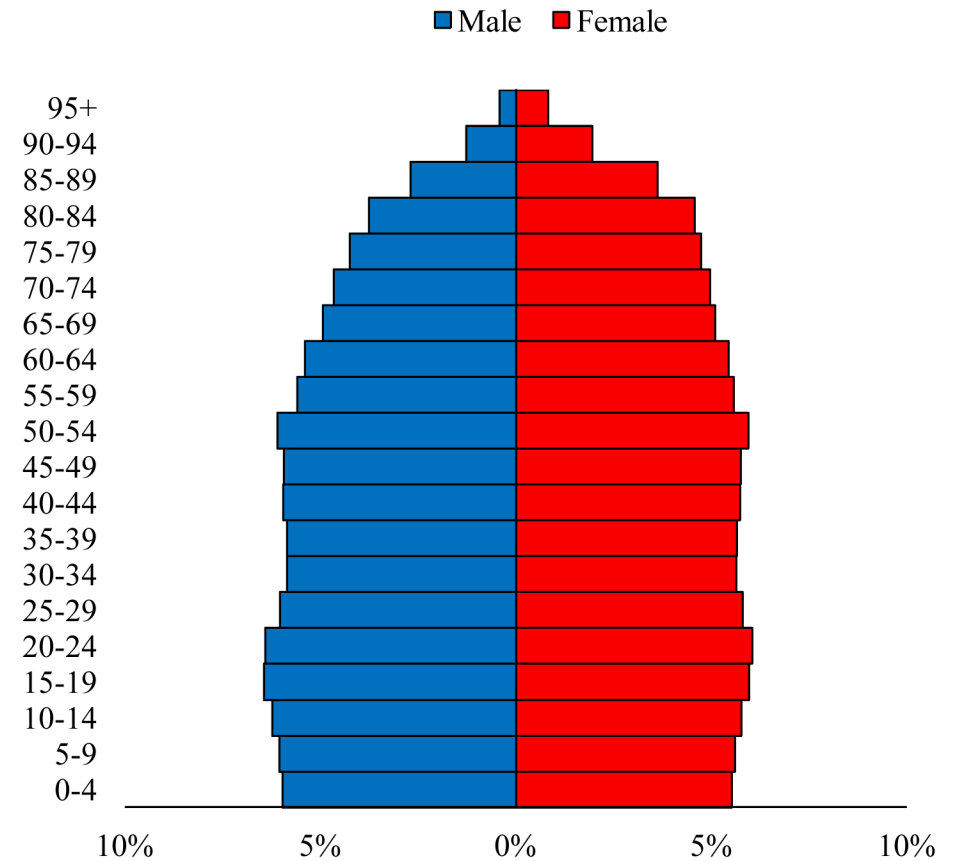

Population Pyramids of Ohio by County

Crawford County Projected Population Pyramid, 2045

Ohio Projected Population Pyramid, 2045

Go to: <http://scripps.muohio.edu/content/population-pyramids-ohio-county-2010-2050> to download individual population pyramids (PDF, J-PEG, TIFF formats available).

Note: Population pyramids display % of populations by 5 years age groups.

Citation: Mehdizadeh, S., Ritchey, P. N., Tipsuk, P., & Yamashita, T. (2012). Population Pyramids of Ohio by County. Scripps Gerontology Center, Miami University, Oxford, OH.