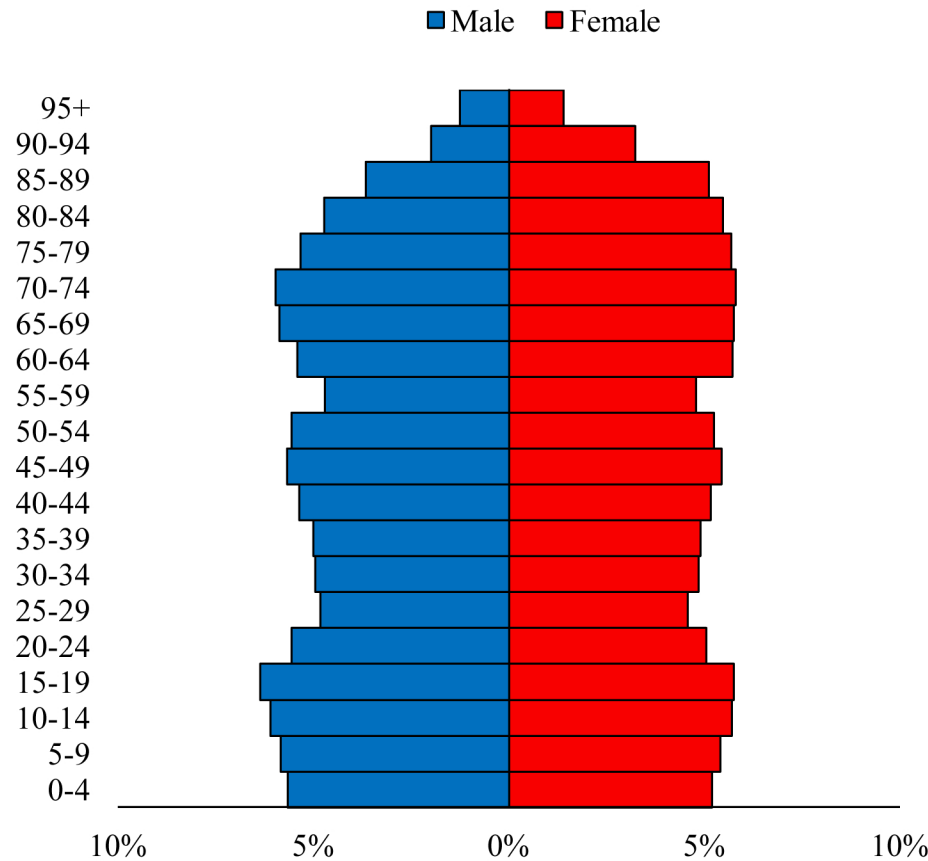

Population Pyramids of Ohio by County

Crawford County Projected Population Pyramid, 2045

Ohio Projected Population Pyramid, 2045

Go to: <http://scripps.muohio.edu/content/population-pyramids-ohio-county-2010-2050> to download individual population pyramids (PDF, J-PEG, TIFF formats available).

Note: Population pyramids display % of populations by 5 years age groups.

Citation: Mehdizadeh, S., Ritchey, P. N., Tipsuk, P., & Yamashita, T. (2012). Population Pyramids of Ohio by County. Scripps Gerontology Center, Miami University, Oxford, OH.