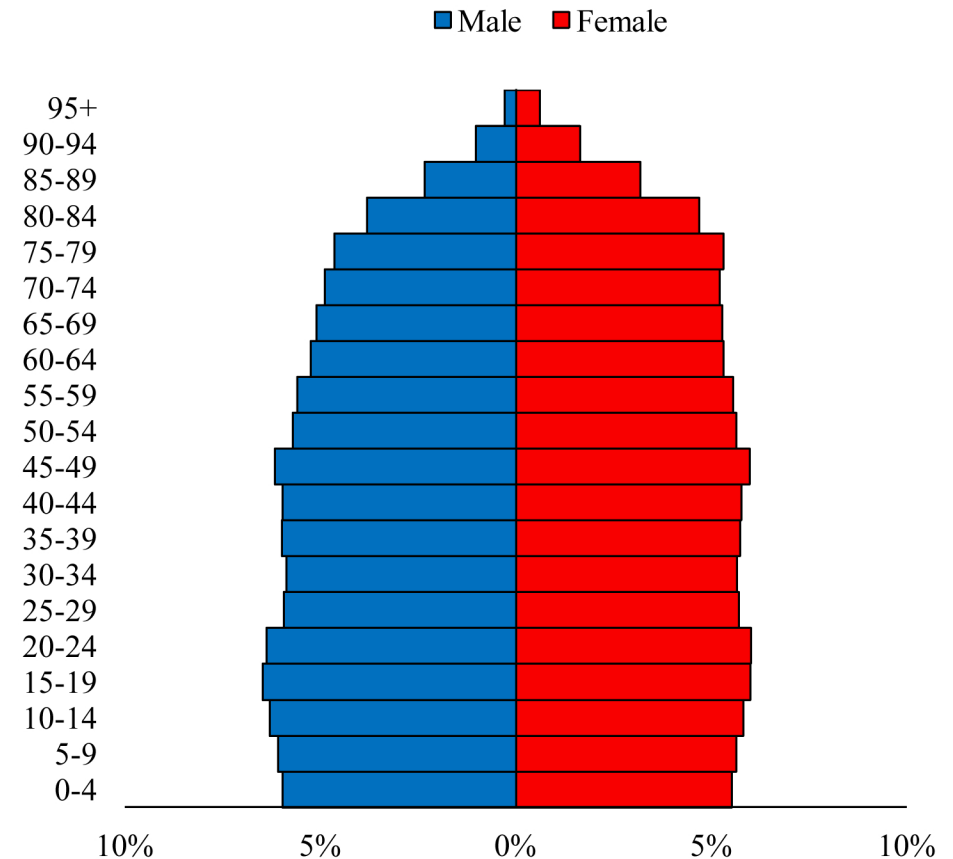

Population Pyramids of Ohio by County

Crawford County Projected Population Pyramid, 2040

Ohio Projected Population Pyramid, 2040

Go to: <http://scripps.muohio.edu/content/population-pyramids-ohio-county-2010-2050> to download individual population pyramids (PDF, J-PEG, TIFF formats available).

Note: Population pyramids display % of populations by 5 years age groups.

Citation: Mehdizadeh, S., Ritchey, P. N., Tipsuk, P., & Yamashita, T. (2012). Population Pyramids of Ohio by County. Scripps Gerontology Center, Miami University, Oxford, OH.