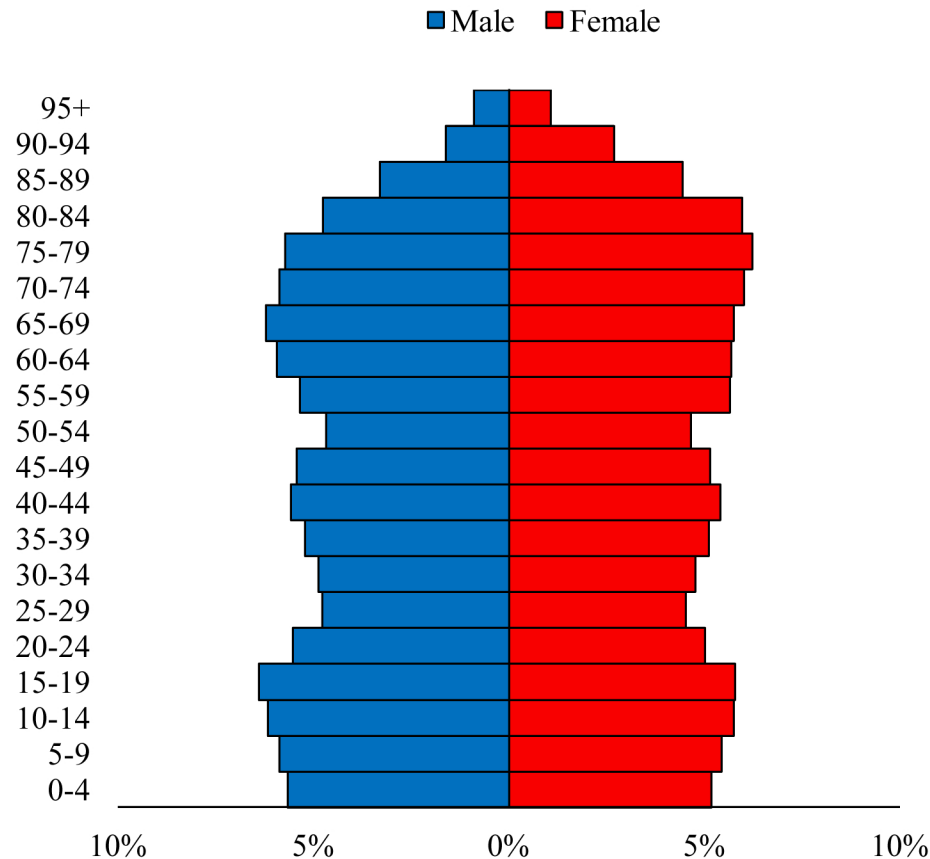

Population Pyramids of Ohio by County

Crawford County Projected Population Pyramid, 2040

Ohio Projected Population Pyramid, 2040

Go to: <http://scripps.muohio.edu/content/population-pyramids-ohio-county-2010-2050> to download individual population pyramids (PDF, J-PEG, TIFF formats available).

Note: Population pyramids display % of populations by 5 years age groups.

Citation: Mehdizadeh, S., Ritchey, P. N., Tipsuk, P., & Yamashita, T. (2012). Population Pyramids of Ohio by County. Scripps Gerontology Center, Miami University, Oxford, OH.