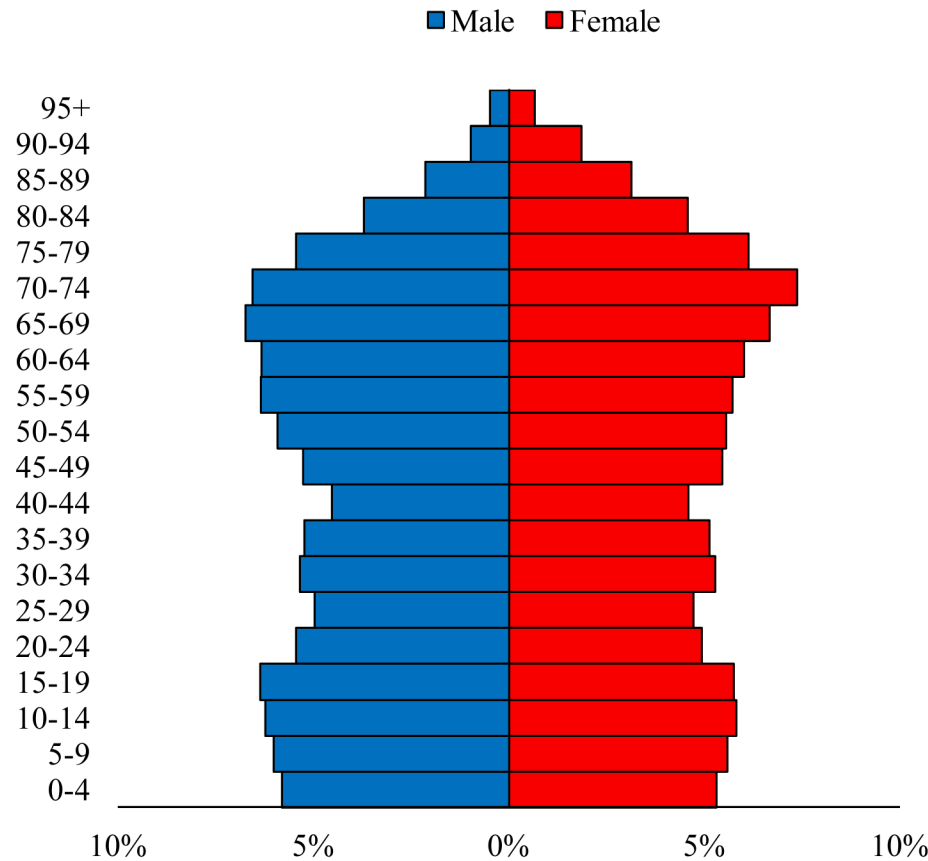

Population Pyramids of Ohio by County

Crawford County Projected Population Pyramid, 2030

Ohio Projected Population Pyramid, 2030

Go to: <http://scripps.muohio.edu/content/population-pyramids-ohio-county-2010-2050> to download individual population pyramids (PDF, J-PEG, TIFF formats available).

Note: Population pyramids display % of populations by 5 years age groups.

Citation: Mehdizadeh, S., Ritchey, P. N., Tipsuk, P., & Yamashita, T. (2012). Population Pyramids of Ohio by County. Scripps Gerontology Center, Miami University, Oxford, OH.