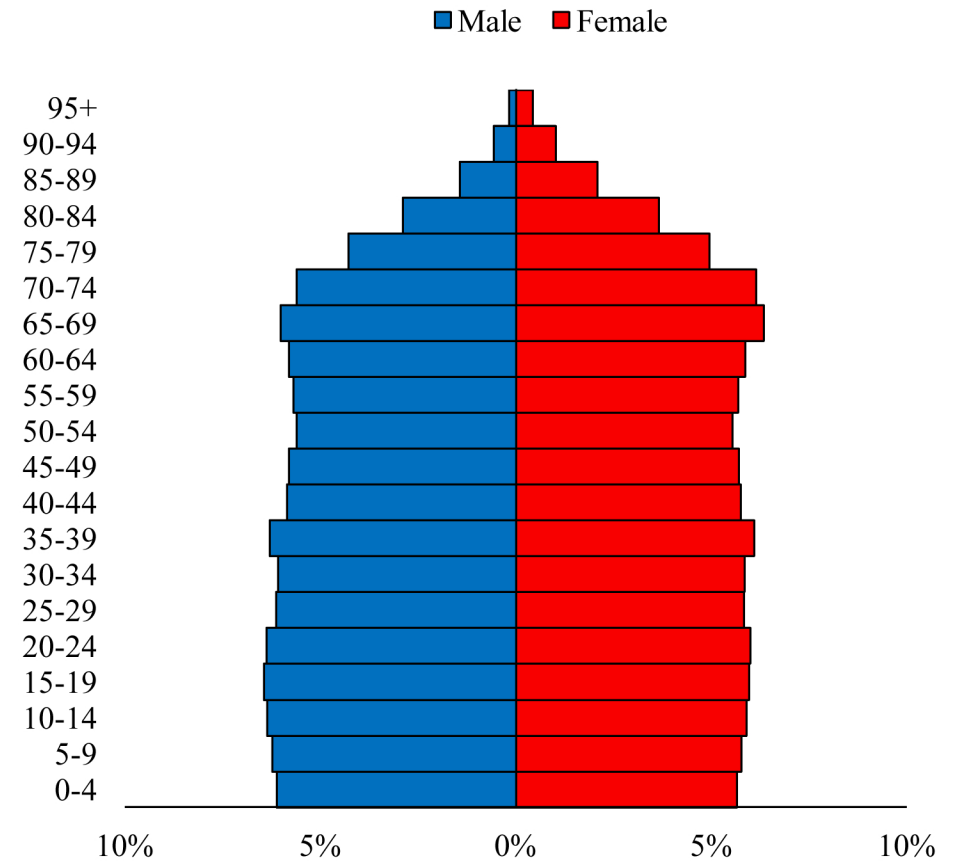

Population Pyramids of Ohio by County

Crawford County Projected Population Pyramid, 2030

Ohio Projected Population Pyramid, 2030

Go to: <http://scripps.muohio.edu/content/population-pyramids-ohio-county-2010-2050> to download individual population pyramids (PDF, J-PEG, TIFF formats available).

Note: Population pyramids display % of populations by 5 years age groups.

Citation: Mehdizadeh, S., Ritchey, P. N., Tipsuk, P., & Yamashita, T. (2012). Population Pyramids of Ohio by County. Scripps Gerontology Center, Miami University, Oxford, OH.