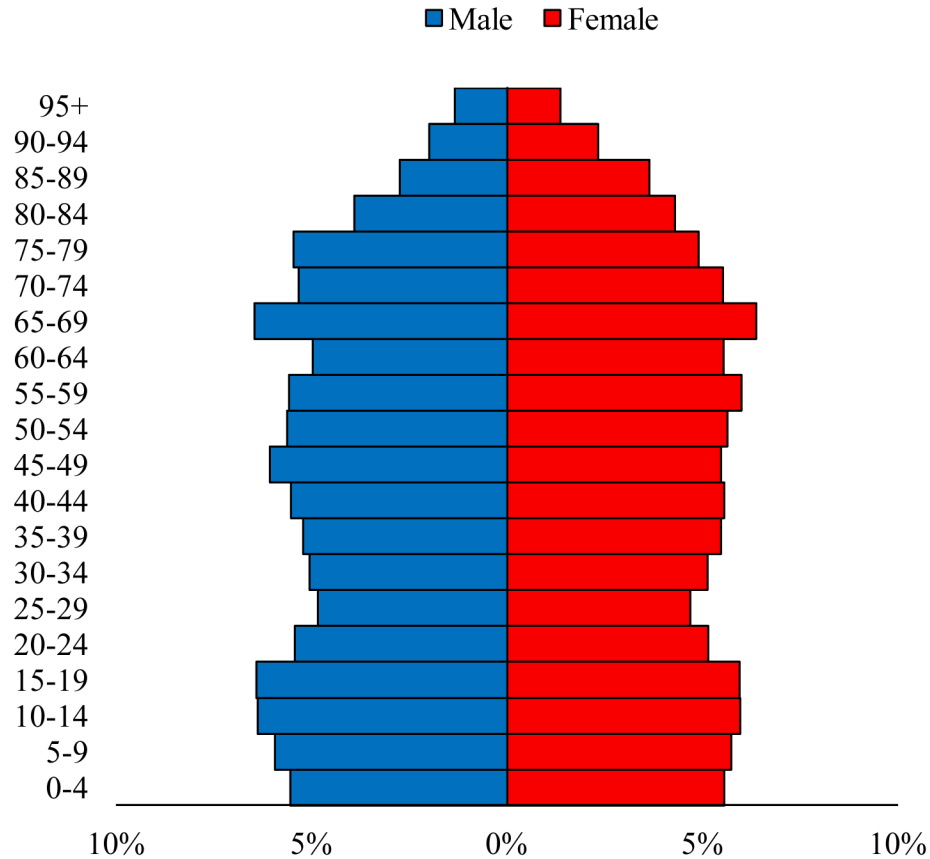

Population Pyramids of Ohio by County

Coshocton County Projected Population Pyramid, 2050

Ohio Projected Population Pyramid, 2050

Go to: <http://scripps.muohio.edu/content/population-pyramids-ohio-county-2010-2050> to download individual population pyramids (PDF, J-PEG, TIFF formats available).

Note: Population pyramids display % of populations by 5 years age groups.

Citation: Mehdizadeh, S., Ritchey, P. N., Tipsuk, P., & Yamashita, T. (2012). Population Pyramids of Ohio by County. Scripps Gerontology Center, Miami University, Oxford, OH.