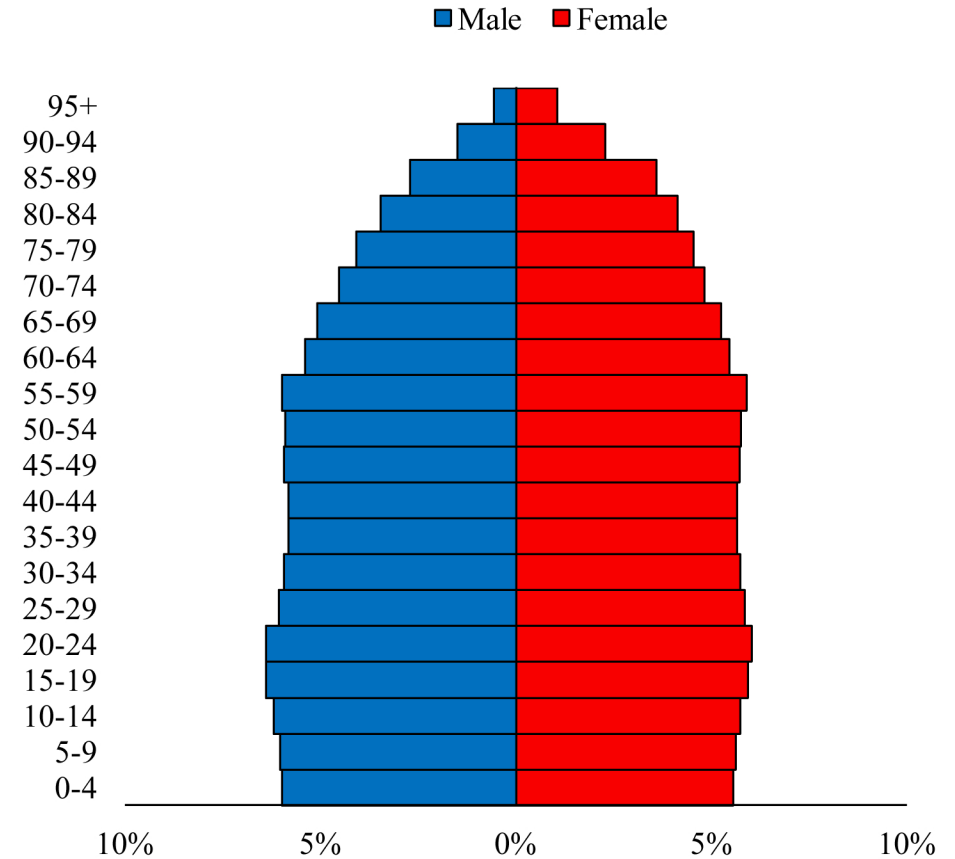

Population Pyramids of Ohio by County

Coshocton County Projected Population Pyramid, 2050

Ohio Projected Population Pyramid, 2050

Go to: <http://scripps.muohio.edu/content/population-pyramids-ohio-county-2010-2050> to download individual population pyramids (PDF, J-PEG, TIFF formats available).

Note: Population pyramids display % of populations by 5 years age groups.

Citation: Mehdizadeh, S., Ritchey, P. N., Tipsuk, P., & Yamashita, T. (2012). Population Pyramids of Ohio by County. Scripps Gerontology Center, Miami University, Oxford, OH.