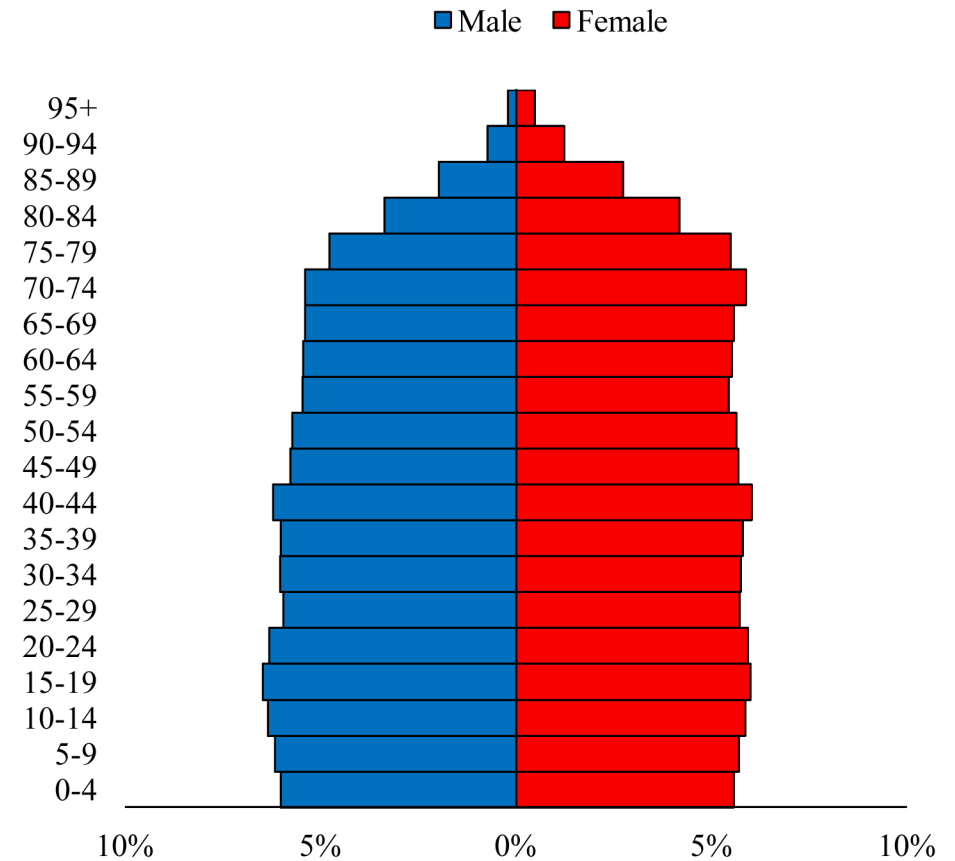

# Population Pyramids of Ohio by County

Coshocton County Projected Population Pyramid, 2035

Ohio Projected Population Pyramid, 2035

**Go to:** <http://scripps.muohio.edu/content/population-pyramids-ohio-county-2010-2050> to download individual population pyramids (PDF, J-PEG, TIFF formats available).

**Note:** Population pyramids display % of populations by 5 years age groups.

**Citation:** Mehdizadeh, S., Ritchey, P. N., Tipsuk, P., & Yamashita, T. (2012). Population Pyramids of Ohio by County. Scripps Gerontology Center, Miami University, Oxford, OH.