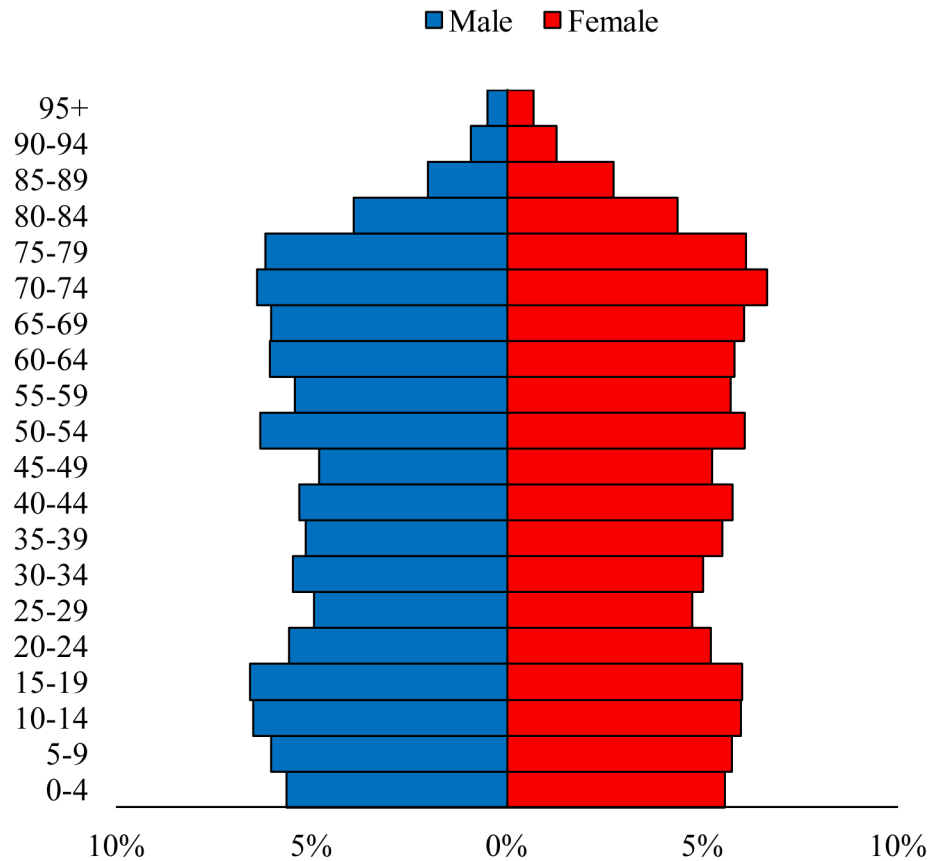

# Population Pyramids of Ohio by County

Coshocton County Projected Population Pyramid, 2035

Ohio Projected Population Pyramid, 2035

**Go to:** <http://scripps.muohio.edu/content/population-pyramids-ohio-county-2010-2050> to download individual population pyramids (PDF, J-PEG, TIFF formats available).

**Note:** Population pyramids display % of populations by 5 years age groups.

**Citation:** Mehdizadeh, S., Ritchey, P. N., Tipsuk, P., & Yamashita, T. (2012). Population Pyramids of Ohio by County. Scripps Gerontology Center, Miami University, Oxford, OH.