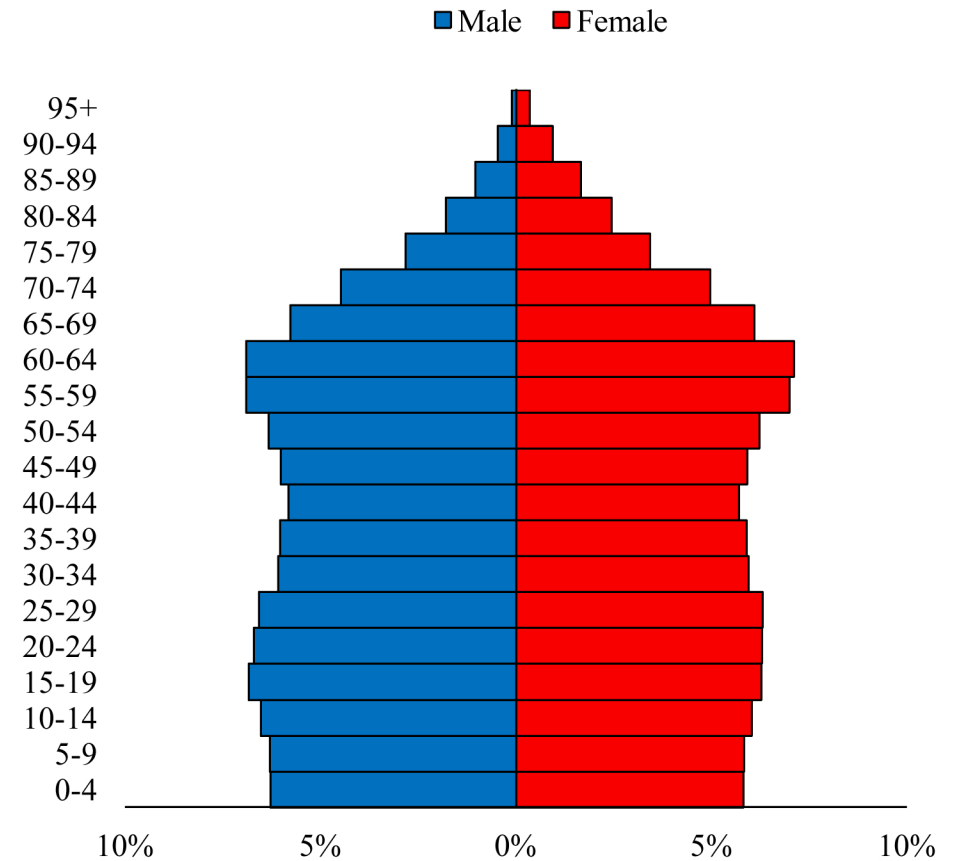

Population Pyramids of Ohio by County

Coshocton County Projected Population Pyramid, 2020

Ohio Projected Population Pyramid, 2020

Go to: <http://scripps.muohio.edu/content/population-pyramids-ohio-county-2010-2050> to download individual population pyramids (PDF, J-PEG, TIFF formats available).

Note: Population pyramids display % of populations by 5 years age groups.

Citation: Mehdizadeh, S., Ritchey, P. N., Tipsuk, P., & Yamashita, T. (2012). Population Pyramids of Ohio by County. Scripps Gerontology Center, Miami University, Oxford, OH.