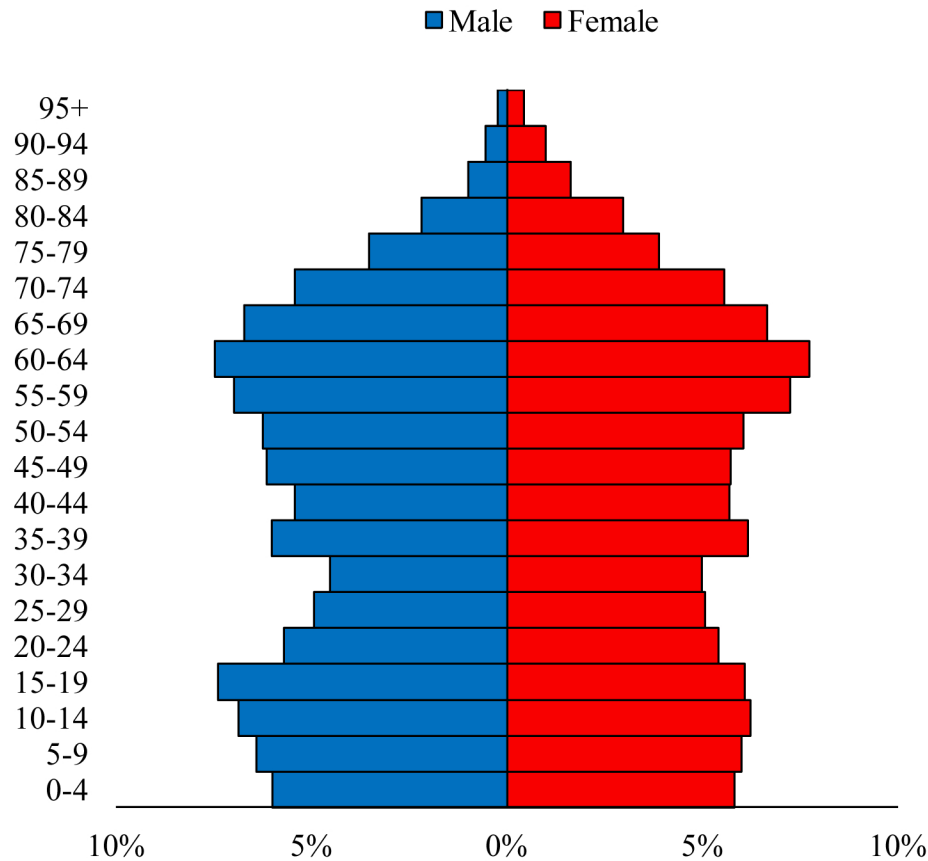

Population Pyramids of Ohio by County

Coshocton County Projected Population Pyramid, 2020

Ohio Projected Population Pyramid, 2020

Go to: <http://scripps.muohio.edu/content/population-pyramids-ohio-county-2010-2050> to download individual population pyramids (PDF, J-PEG, TIFF formats available).

Note: Population pyramids display % of populations by 5 years age groups.

Citation: Mehdizadeh, S., Ritchey, P. N., Tipsuk, P., & Yamashita, T. (2012). Population Pyramids of Ohio by County. Scripps Gerontology Center, Miami University, Oxford, OH.