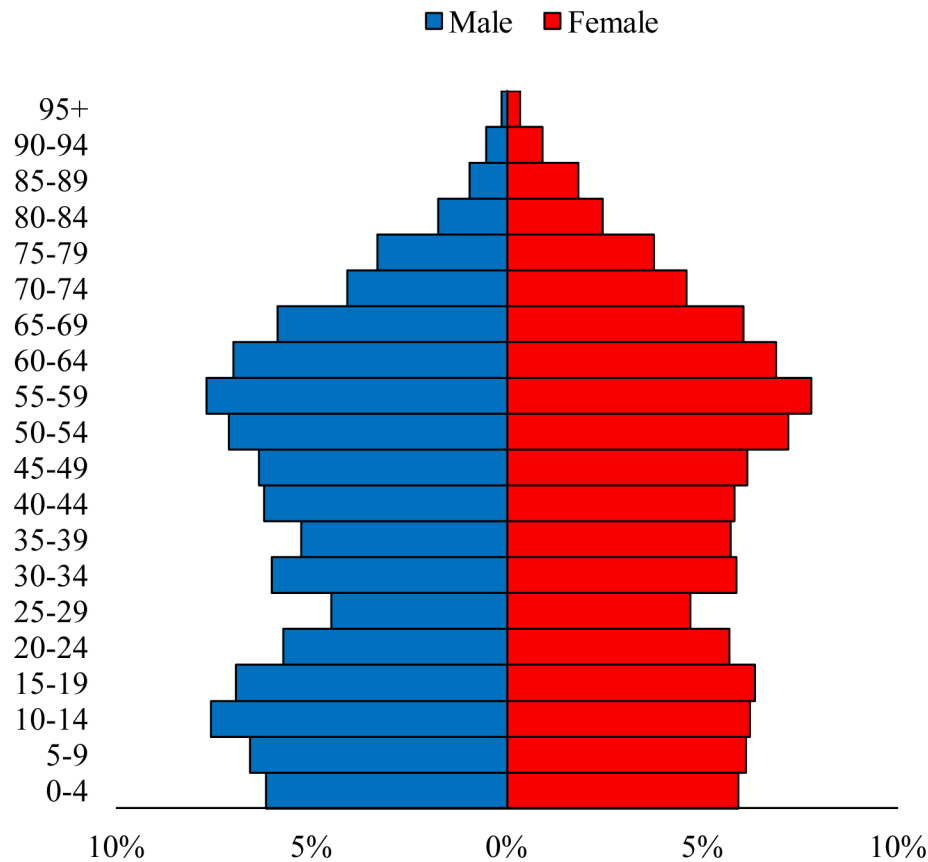

Population Pyramids of Ohio by County

Coshocton County Projected Population Pyramid, 2015

Ohio Projected Population Pyramid, 2015

Go to: <http://scripps.muohio.edu/content/population-pyramids-ohio-county-2010-2050> to download individual population pyramids (PDF, J-PEG, TIFF formats available).

Note: Population pyramids display % of populations by 5 years age groups.

Citation: Mehdizadeh, S., Ritchey, P. N., Tipsuk, P., & Yamashita, T. (2012). Population Pyramids of Ohio by County. Scripps Gerontology Center, Miami University, Oxford, OH.