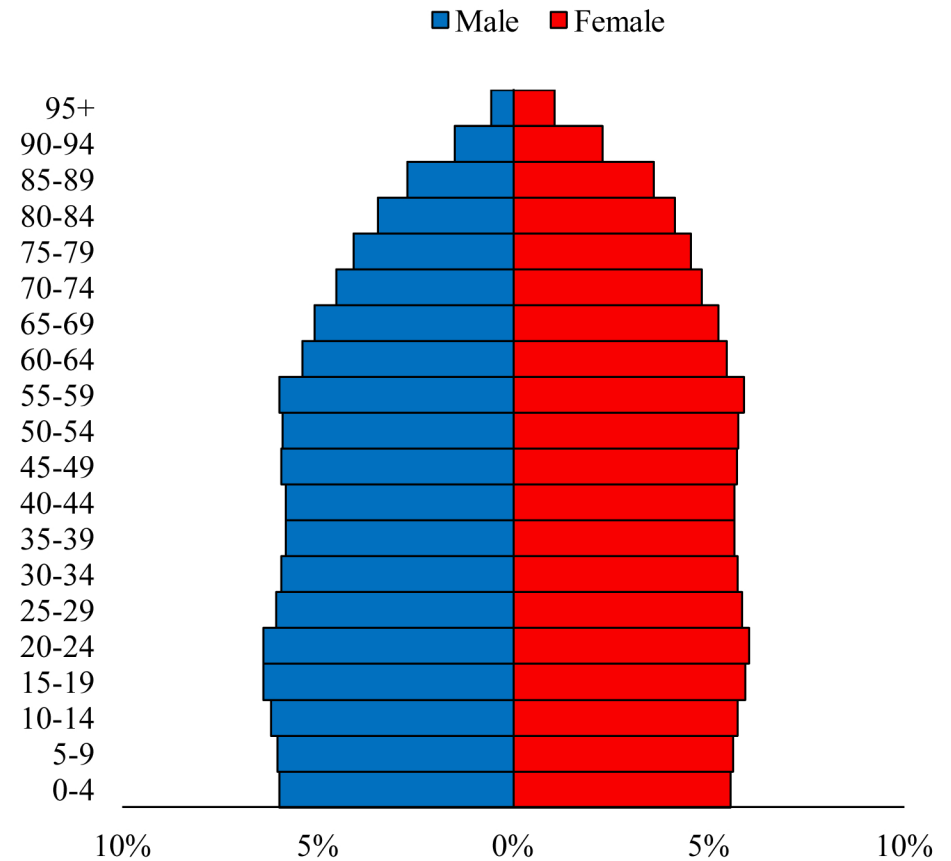

Population Pyramids of Ohio by County

Columbiana County Projected Population Pyramid, 2050

Ohio Projected Population Pyramid, 2050

Go to: <http://scripps.muohio.edu/content/population-pyramids-ohio-county-2010-2050> to download individual population pyramids (PDF, J-PEG, TIFF formats available).

Note: Population pyramids display % of populations by 5 years age groups.

Citation: Mehdizadeh, S., Ritchey, P. N., Tipsuk, P., & Yamashita, T. (2012). Population Pyramids of Ohio by County. Scripps Gerontology Center, Miami University, Oxford, OH.