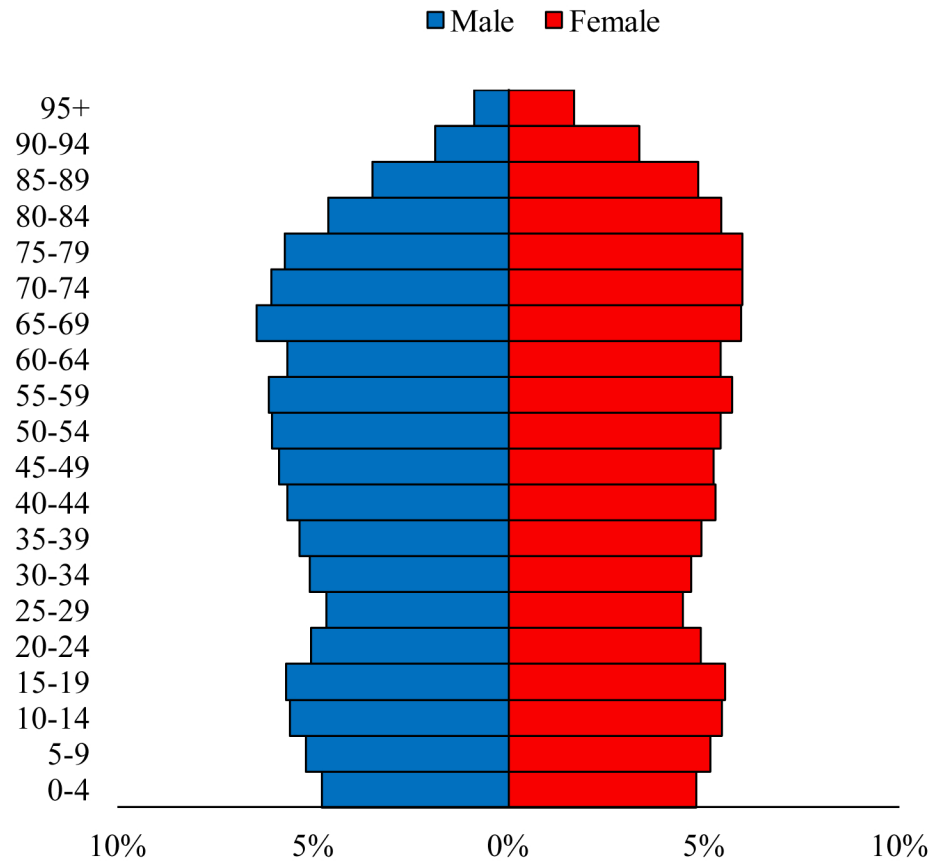

Population Pyramids of Ohio by County

Columbiana County Projected Population Pyramid, 2050

Ohio Projected Population Pyramid, 2050

Go to: <http://scripps.muohio.edu/content/population-pyramids-ohio-county-2010-2050> to download individual population pyramids (PDF, J-PEG, TIFF formats available).

Note: Population pyramids display % of populations by 5 years age groups.

Citation: Mehdizadeh, S., Ritchey, P. N., Tipsuk, P., & Yamashita, T. (2012). Population Pyramids of Ohio by County. Scripps Gerontology Center, Miami University, Oxford, OH.