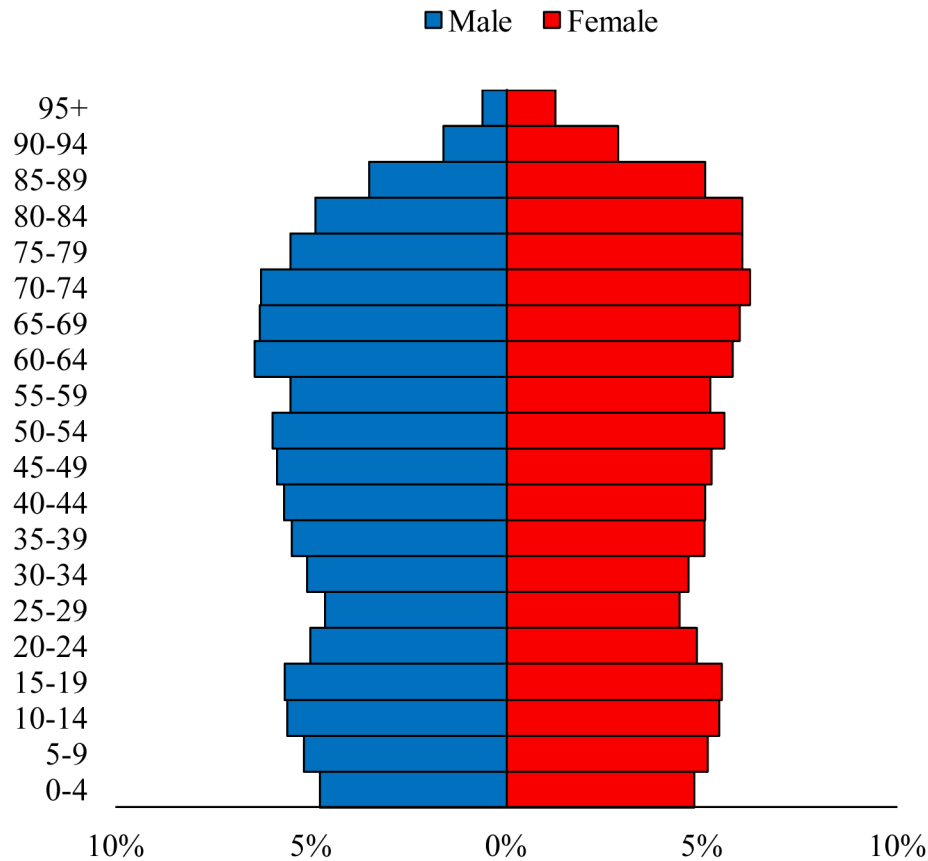

Population Pyramids of Ohio by County

Columbiana County Projected Population Pyramid, 2045

Ohio Projected Population Pyramid, 2045

Go to: <http://scripps.muohio.edu/content/population-pyramids-ohio-county-2010-2050> to download individual population pyramids (PDF, J-PEG, TIFF formats available).

Note: Population pyramids display % of populations by 5 years age groups.

Citation: Mehdizadeh, S., Ritchey, P. N., Tipsuk, P., & Yamashita, T. (2012). Population Pyramids of Ohio by County. Scripps Gerontology Center, Miami University, Oxford, OH.