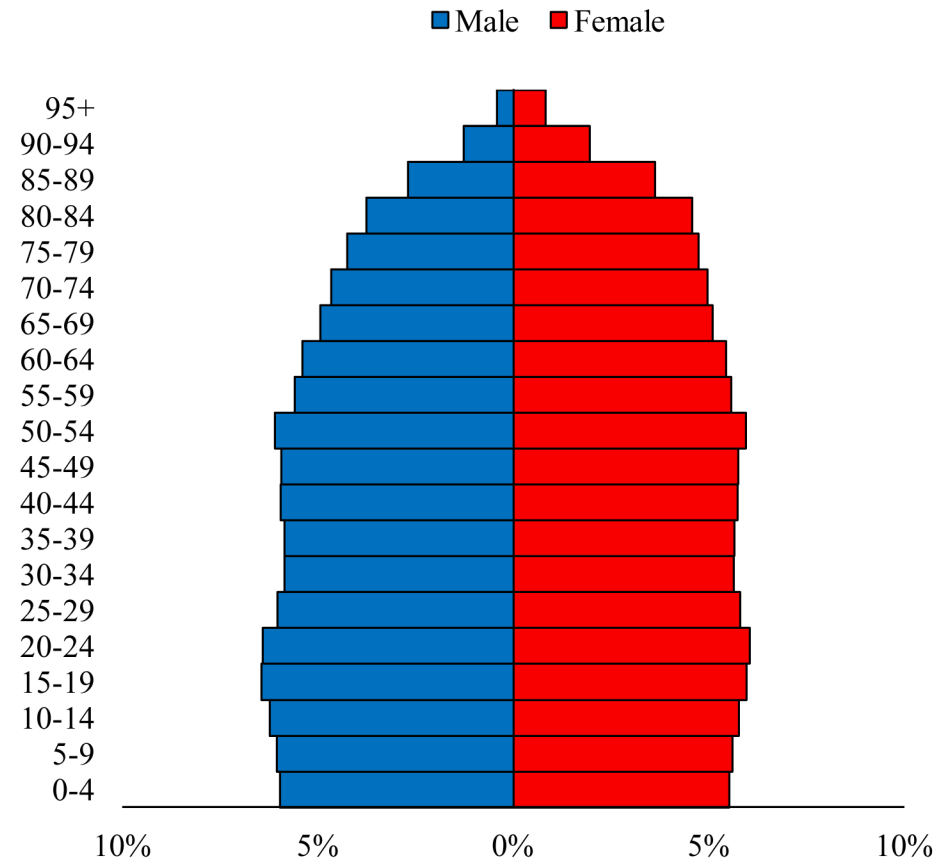

Population Pyramids of Ohio by County

Columbiana County Projected Population Pyramid, 2045

Ohio Projected Population Pyramid, 2045

Go to: <http://scripps.muohio.edu/content/population-pyramids-ohio-county-2010-2050> to download individual population pyramids (PDF, J-PEG, TIFF formats available).

Note: Population pyramids display % of populations by 5 years age groups.

Citation: Mehdizadeh, S., Ritchey, P. N., Tipsuk, P., & Yamashita, T. (2012). Population Pyramids of Ohio by County. Scripps Gerontology Center, Miami University, Oxford, OH.