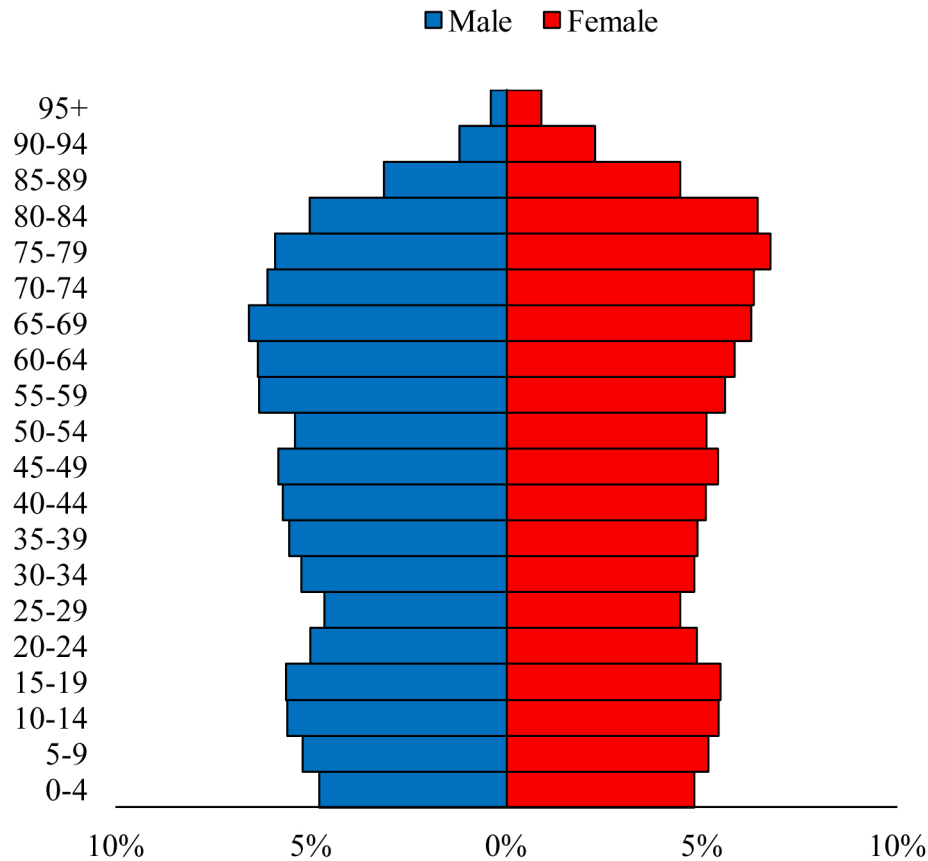

Population Pyramids of Ohio by County

Columbiana County Projected Population Pyramid, 2040

Ohio Projected Population Pyramid, 2040

Go to: <http://scripps.muohio.edu/content/population-pyramids-ohio-county-2010-2050> to download individual population pyramids (PDF, J-PEG, TIFF formats available).

Note: Population pyramids display % of populations by 5 years age groups.

Citation: Mehdizadeh, S., Ritchey, P. N., Tipsuk, P., & Yamashita, T. (2012). Population Pyramids of Ohio by County. Scripps Gerontology Center, Miami University, Oxford, OH.