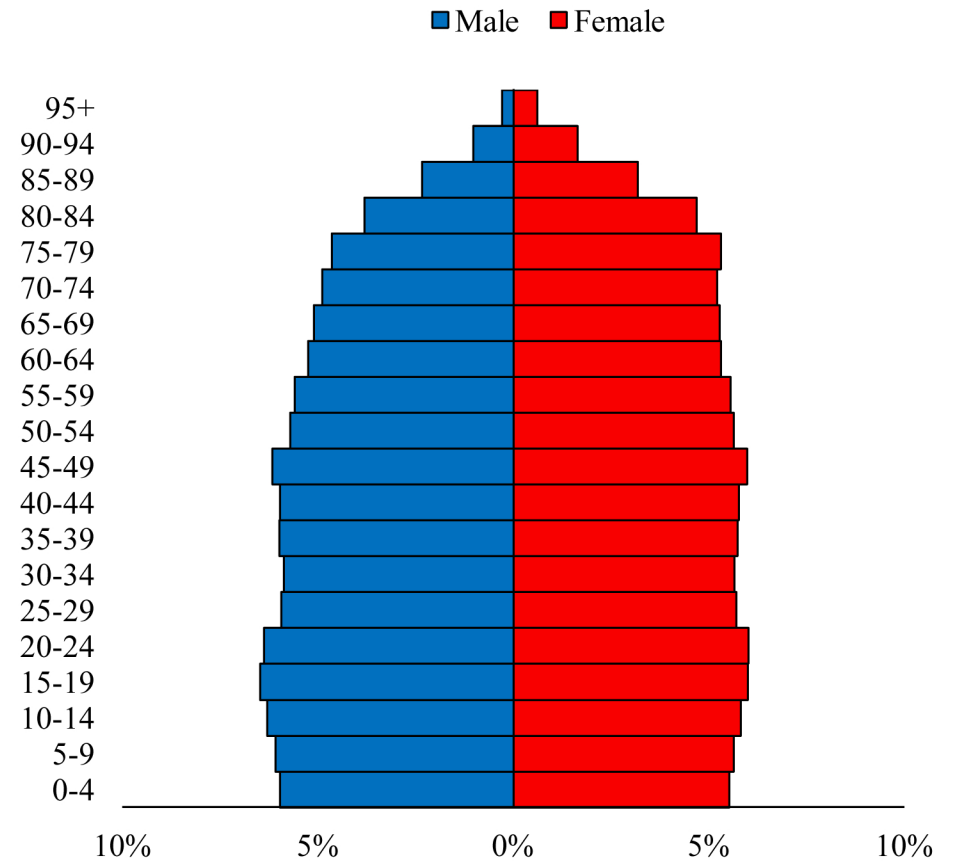

Population Pyramids of Ohio by County

Columbiana County Projected Population Pyramid, 2040

Ohio Projected Population Pyramid, 2040

Go to: <http://scripps.muohio.edu/content/population-pyramids-ohio-county-2010-2050> to download individual population pyramids (PDF, J-PEG, TIFF formats available).

Note: Population pyramids display % of populations by 5 years age groups.

Citation: Mehdizadeh, S., Ritchey, P. N., Tipsuk, P., & Yamashita, T. (2012). Population Pyramids of Ohio by County. Scripps Gerontology Center, Miami University, Oxford, OH.