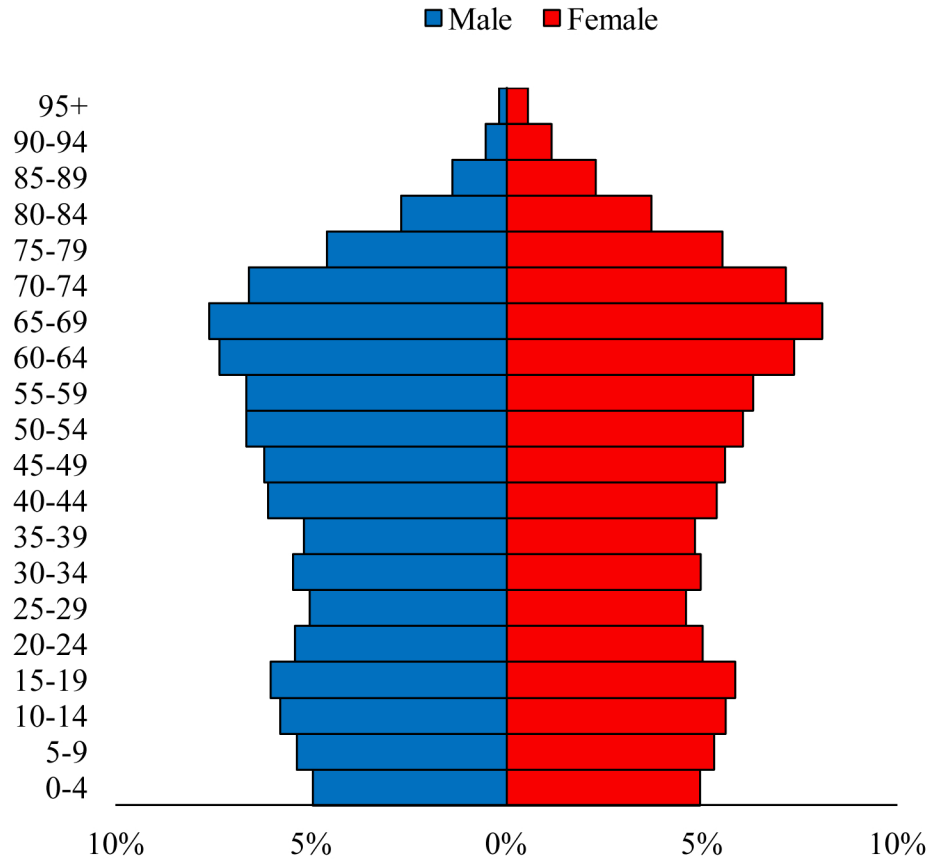

Population Pyramids of Ohio by County

Columbiana County Projected Population Pyramid, 2025

Ohio Projected Population Pyramid, 2025

Go to: <http://scripps.muohio.edu/content/population-pyramids-ohio-county-2010-2050> to download individual population pyramids (PDF, J-PEG, TIFF formats available).

Note: Population pyramids display % of populations by 5 years age groups.

Citation: Mehdizadeh, S., Ritchey, P. N., Tipsuk, P., & Yamashita, T. (2012). Population Pyramids of Ohio by County. Scripps Gerontology Center, Miami University, Oxford, OH.