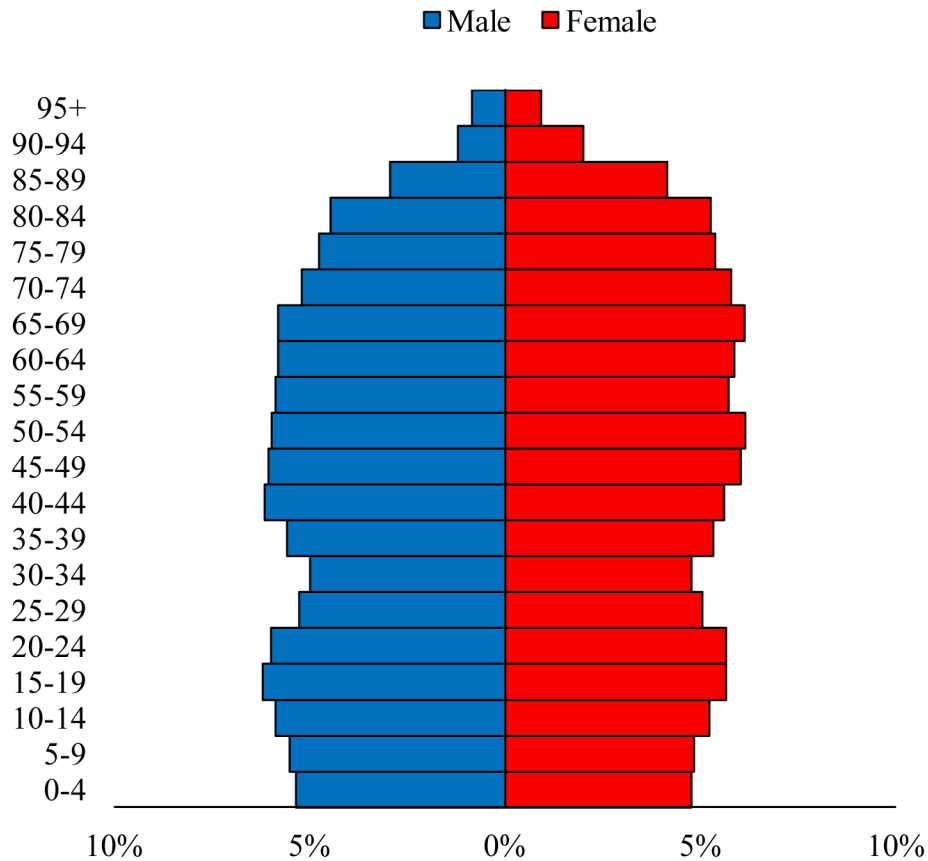

Population Pyramids of Ohio by County

Clinton County Projected Population Pyramid, 2045

Ohio Projected Population Pyramid, 2045

Go to: <http://scripps.muohio.edu/content/population-pyramids-ohio-county-2010-2050> to download individual population pyramids (PDF, J-PEG, TIFF formats available).

Note: Population pyramids display % of populations by 5 years age groups.

Citation: Mehdizadeh, S., Ritchey, P. N., Tipsuk, P., & Yamashita, T. (2012). Population Pyramids of Ohio by County. Scripps Gerontology Center, Miami University, Oxford, OH.