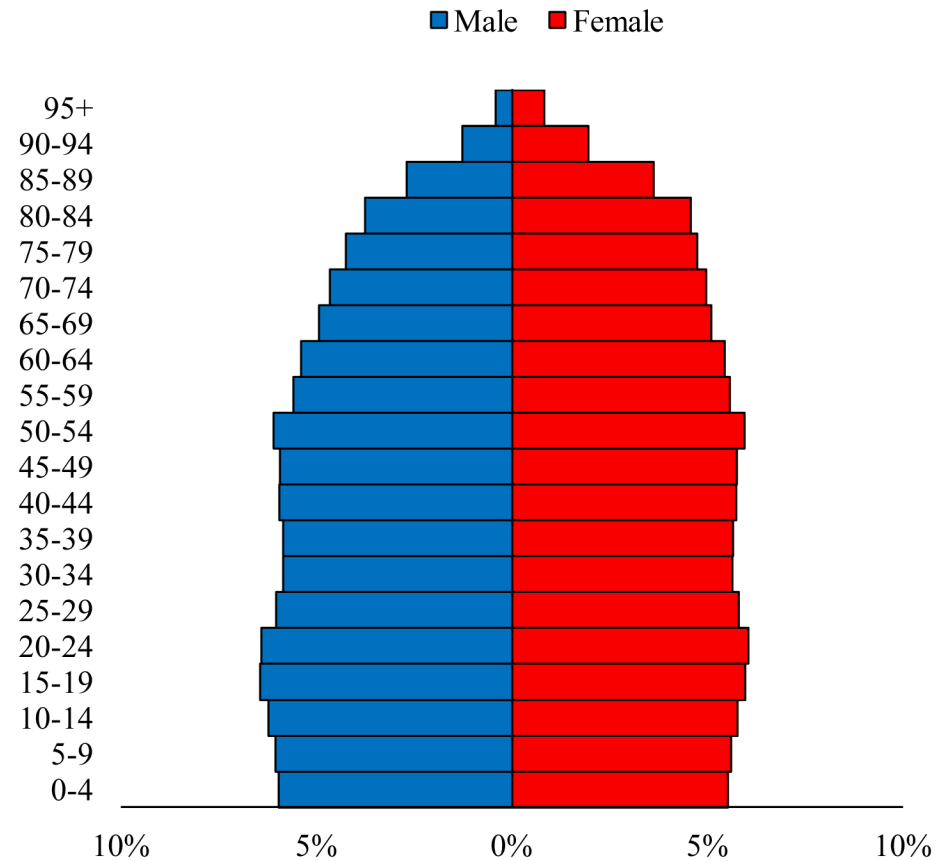

Population Pyramids of Ohio by County

Clinton County Projected Population Pyramid, 2045

Ohio Projected Population Pyramid, 2045

Go to: <http://scripps.muohio.edu/content/population-pyramids-ohio-county-2010-2050> to download individual population pyramids (PDF, J-PEG, TIFF formats available).

Note: Population pyramids display % of populations by 5 years age groups.

Citation: Mehdizadeh, S., Ritchey, P. N., Tipsuk, P., & Yamashita, T. (2012). Population Pyramids of Ohio by County. Scripps Gerontology Center, Miami University, Oxford, OH.