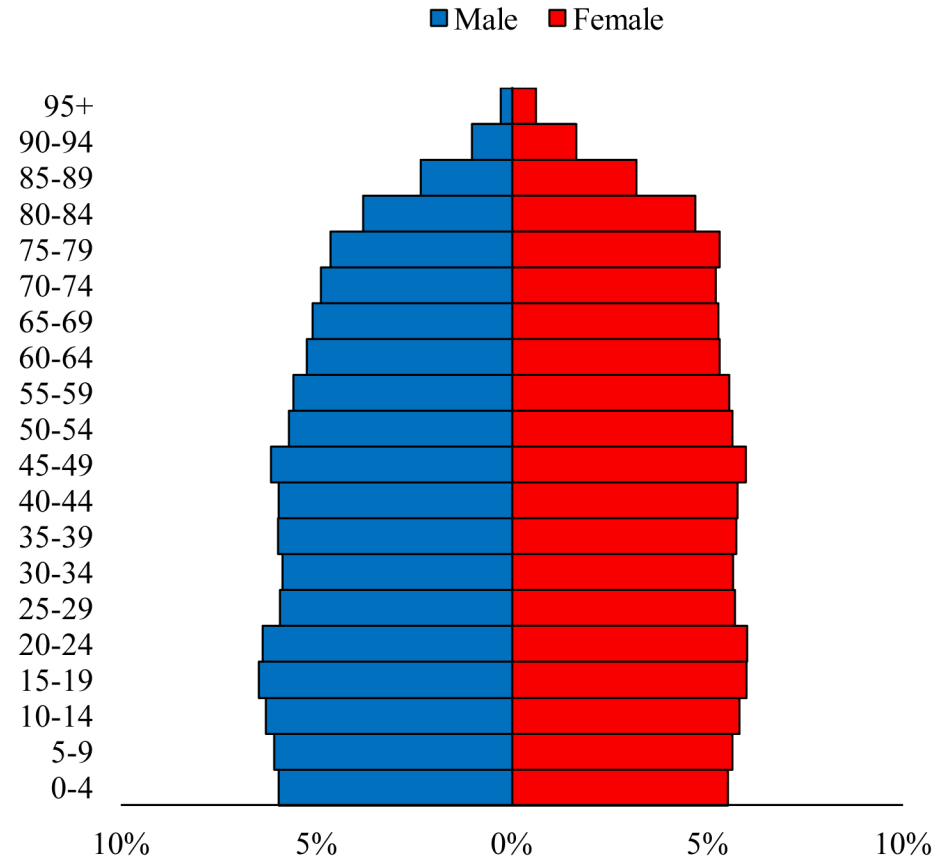

# Population Pyramids of Ohio by County

Clinton County Projected Population Pyramid, 2040

Ohio Projected Population Pyramid, 2040

**Go to:** <http://scripps.muohio.edu/content/population-pyramids-ohio-county-2010-2050> to download individual population pyramids (PDF, J-PEG, TIFF formats available).

**Note:** Population pyramids display % of populations by 5 years age groups.

**Citation:** Mehdizadeh, S., Ritchey, P. N., Tipsuk, P., & Yamashita, T. (2012). Population Pyramids of Ohio by County. Scripps Gerontology Center, Miami University, Oxford, OH.