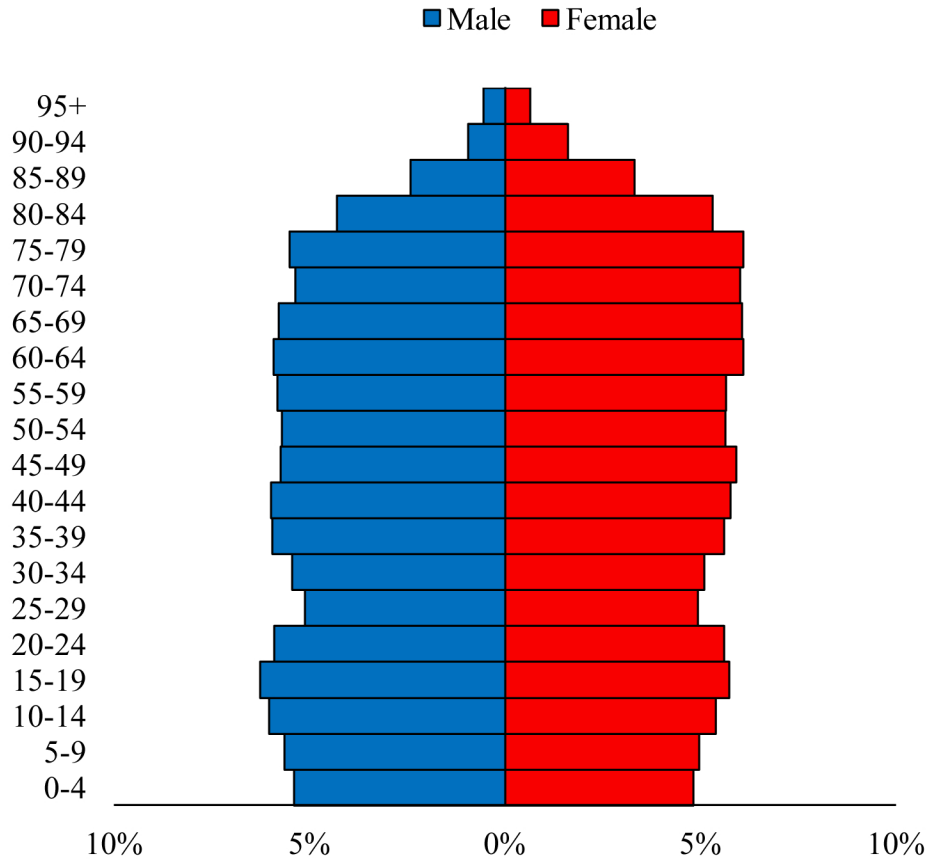

# Population Pyramids of Ohio by County

Clinton County Projected Population Pyramid, 2040

Ohio Projected Population Pyramid, 2040

**Go to:** <http://scripps.muohio.edu/content/population-pyramids-ohio-county-2010-2050> to download individual population pyramids (PDF, J-PEG, TIFF formats available).

**Note:** Population pyramids display % of populations by 5 years age groups.

**Citation:** Mehdizadeh, S., Ritchey, P. N., Tipsuk, P., & Yamashita, T. (2012). Population Pyramids of Ohio by County. Scripps Gerontology Center, Miami University, Oxford, OH.