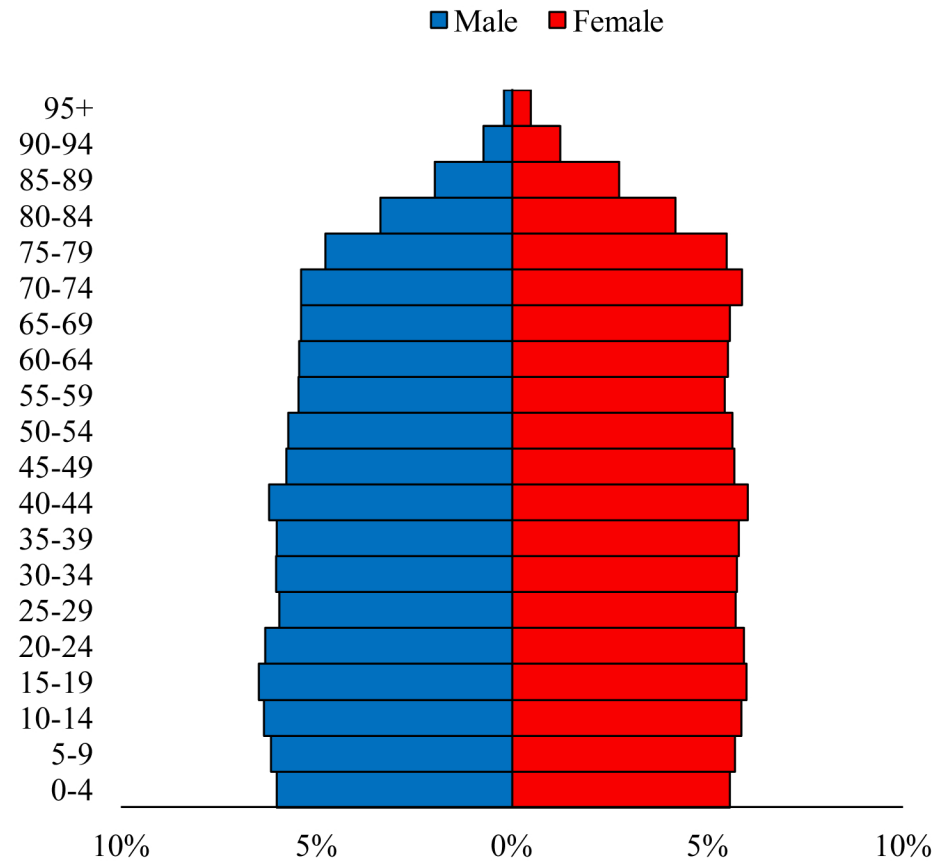

Population Pyramids of Ohio by County

Clinton County Projected Population Pyramid, 2035

Ohio Projected Population Pyramid, 2035

Go to: <http://scripps.muohio.edu/content/population-pyramids-ohio-county-2010-2050> to download individual population pyramids (PDF, J-PEG, TIFF formats available).

Note: Population pyramids display % of populations by 5 years age groups.

Citation: Mehdizadeh, S., Ritchey, P. N., Tipsuk, P., & Yamashita, T. (2012). Population Pyramids of Ohio by County. Scripps Gerontology Center, Miami University, Oxford, OH.