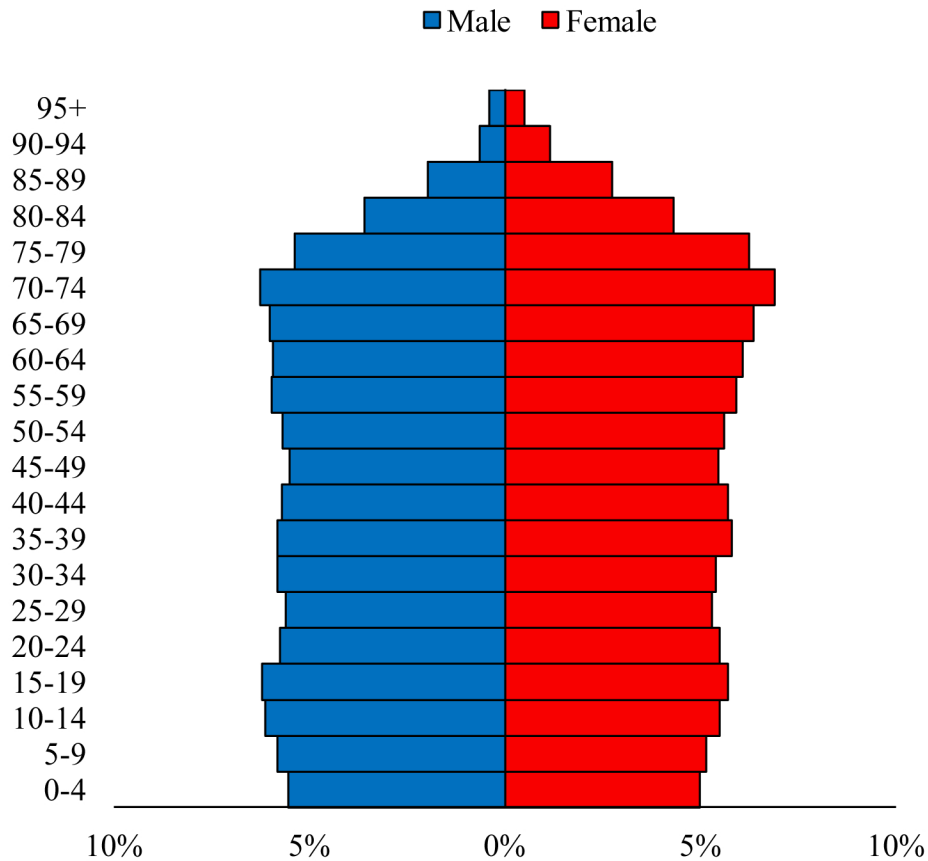

Population Pyramids of Ohio by County

Clinton County Projected Population Pyramid, 2035

Ohio Projected Population Pyramid, 2035

Go to: <http://scripps.muohio.edu/content/population-pyramids-ohio-county-2010-2050> to download individual population pyramids (PDF, J-PEG, TIFF formats available).

Note: Population pyramids display % of populations by 5 years age groups.

Citation: Mehdizadeh, S., Ritchey, P. N., Tipsuk, P., & Yamashita, T. (2012). Population Pyramids of Ohio by County. Scripps Gerontology Center, Miami University, Oxford, OH.