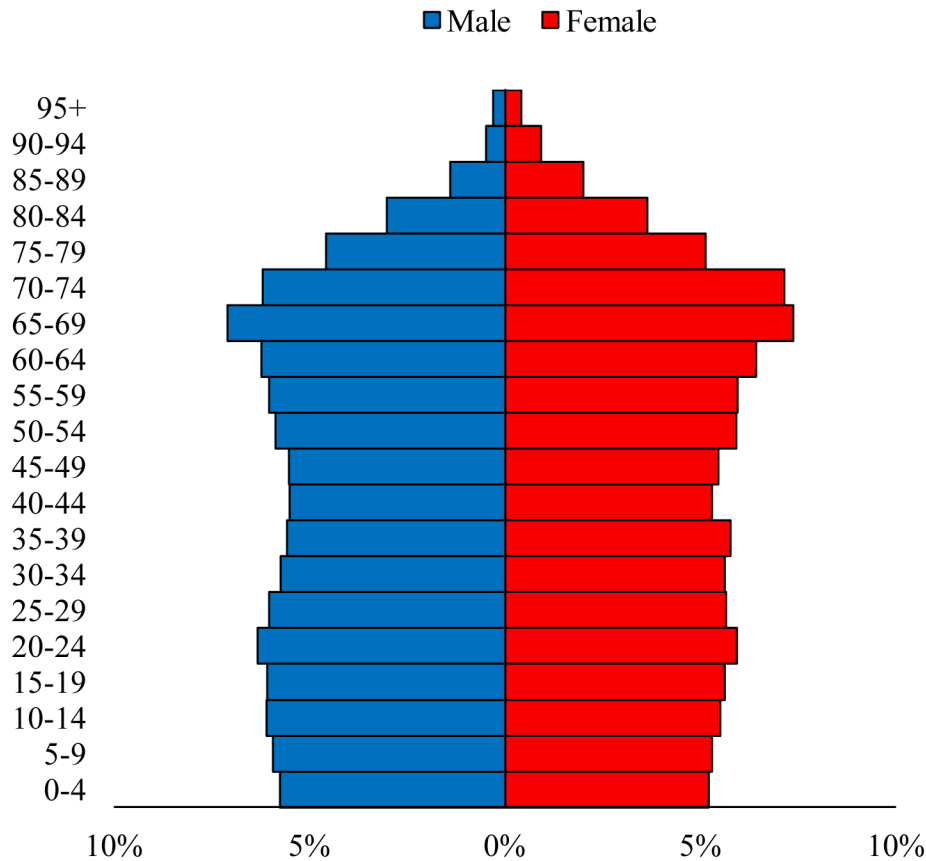

Population Pyramids of Ohio by County

Clinton County Projected Population Pyramid, 2030

Ohio Projected Population Pyramid, 2030

Go to: <http://scripps.muohio.edu/content/population-pyramids-ohio-county-2010-2050> to download individual population pyramids (PDF, J-PEG, TIFF formats available).

Note: Population pyramids display % of populations by 5 years age groups.

Citation: Mehdizadeh, S., Ritchey, P. N., Tipsuk, P., & Yamashita, T. (2012). Population Pyramids of Ohio by County. Scripps Gerontology Center, Miami University, Oxford, OH.