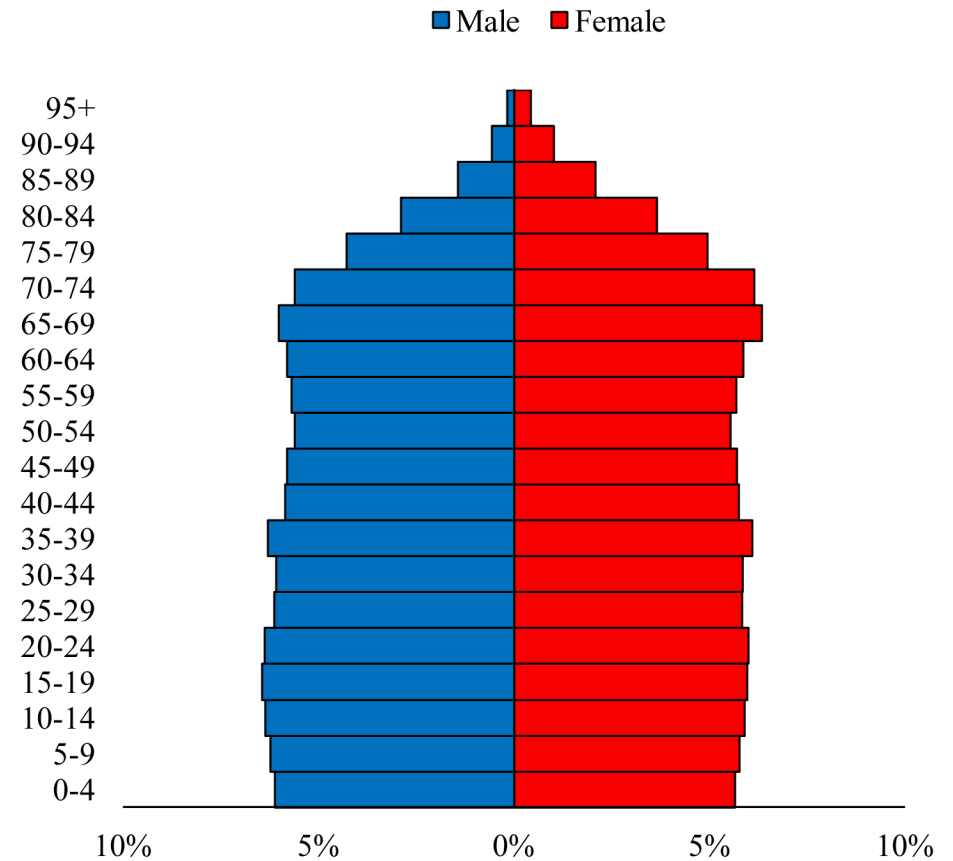

Population Pyramids of Ohio by County

Clinton County Projected Population Pyramid, 2030

Ohio Projected Population Pyramid, 2030

Go to: <http://scripps.muohio.edu/content/population-pyramids-ohio-county-2010-2050> to download individual population pyramids (PDF, J-PEG, TIFF formats available).

Note: Population pyramids display % of populations by 5 years age groups.

Citation: Mehdizadeh, S., Ritchey, P. N., Tipsuk, P., & Yamashita, T. (2012). Population Pyramids of Ohio by County. Scripps Gerontology Center, Miami University, Oxford, OH.