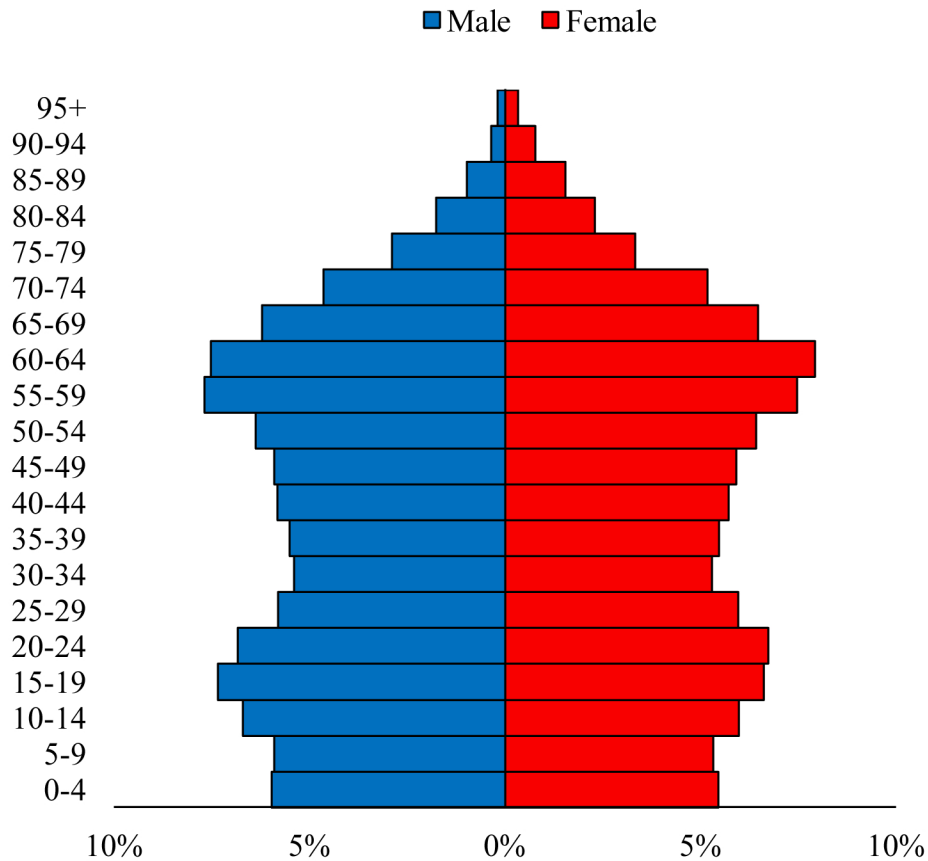

Population Pyramids of Ohio by County

Clinton County Projected Population Pyramid, 2020

Ohio Projected Population Pyramid, 2020

Go to: <http://scripps.muohio.edu/content/population-pyramids-ohio-county-2010-2050> to download individual population pyramids (PDF, J-PEG, TIFF formats available).

Note: Population pyramids display % of populations by 5 years age groups.

Citation: Mehdizadeh, S., Ritchey, P. N., Tipsuk, P., & Yamashita, T. (2012). Population Pyramids of Ohio by County. Scripps Gerontology Center, Miami University, Oxford, OH.