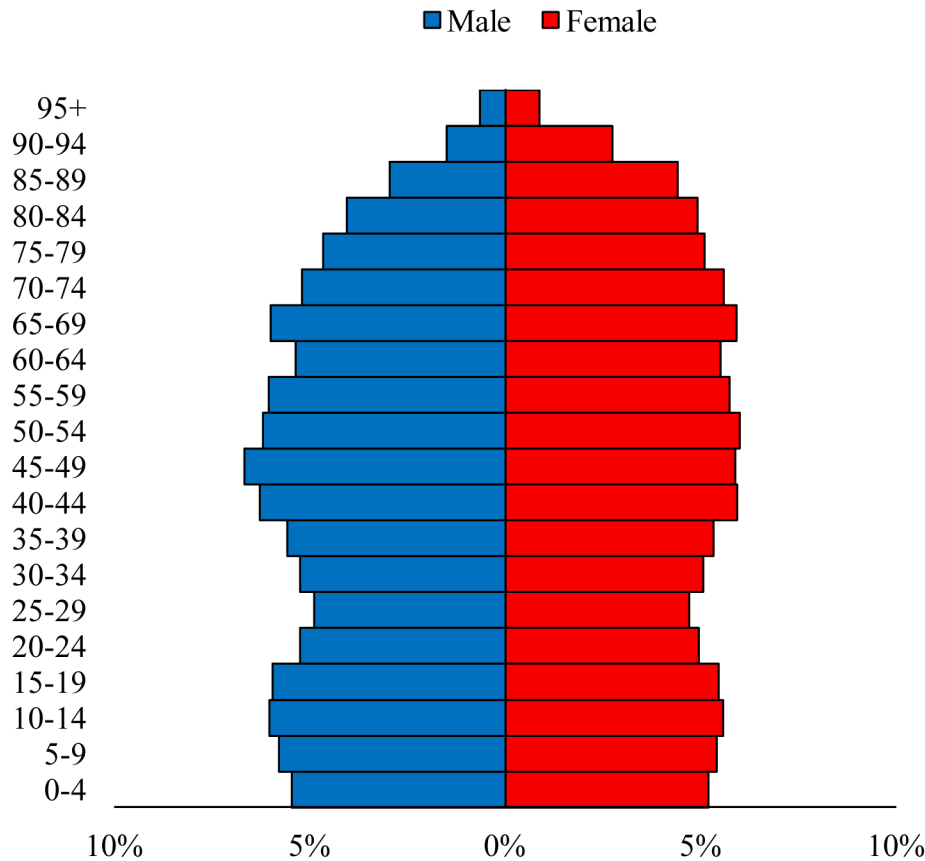

Population Pyramids of Ohio by County

Clermont County Projected Population Pyramid, 2050

Ohio Projected Population Pyramid, 2050

Go to: <http://scripps.muohio.edu/content/population-pyramids-ohio-county-2010-2050> to download individual population pyramids (PDF, J-PEG, TIFF formats available).

Note: Population pyramids display % of populations by 5 years age groups.

Citation: Mehdizadeh, S., Ritchey, P. N., Tipsuk, P., & Yamashita, T. (2012). Population Pyramids of Ohio by County. Scripps Gerontology Center, Miami University, Oxford, OH.