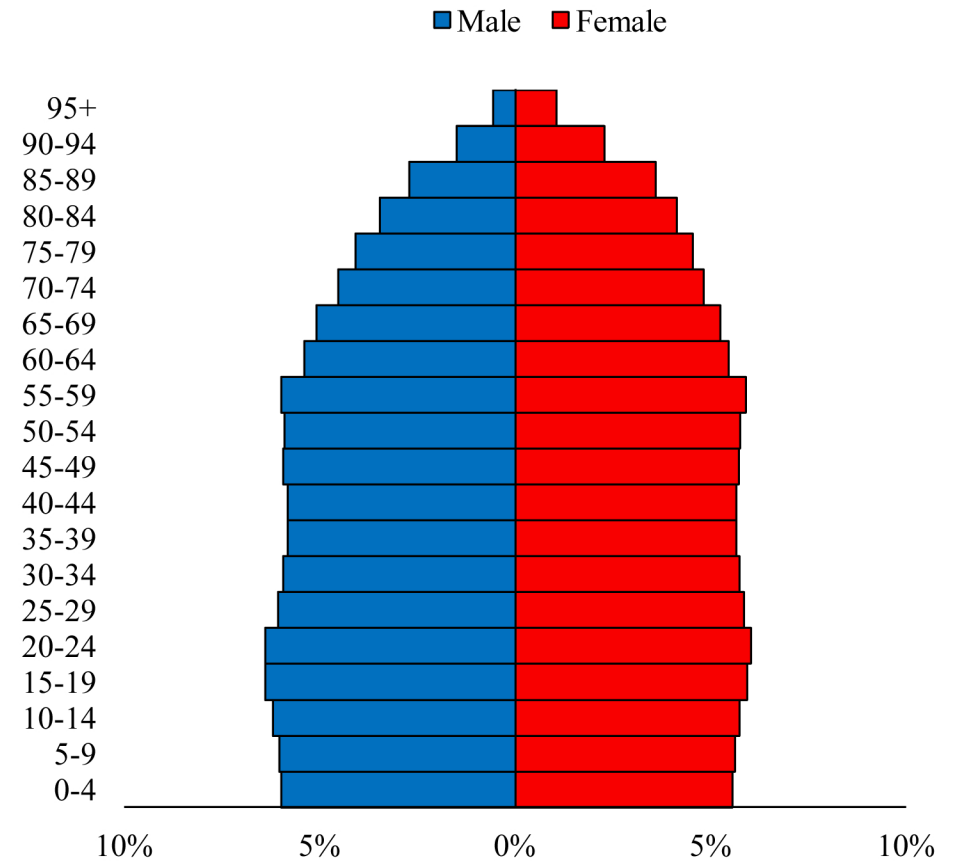

Population Pyramids of Ohio by County

Clermont County Projected Population Pyramid, 2050

Ohio Projected Population Pyramid, 2050

Go to: <http://scripps.muohio.edu/content/population-pyramids-ohio-county-2010-2050> to download individual population pyramids (PDF, J-PEG, TIFF formats available).

Note: Population pyramids display % of populations by 5 years age groups.

Citation: Mehdizadeh, S., Ritchey, P. N., Tipsuk, P., & Yamashita, T. (2012). Population Pyramids of Ohio by County. Scripps Gerontology Center, Miami University, Oxford, OH.