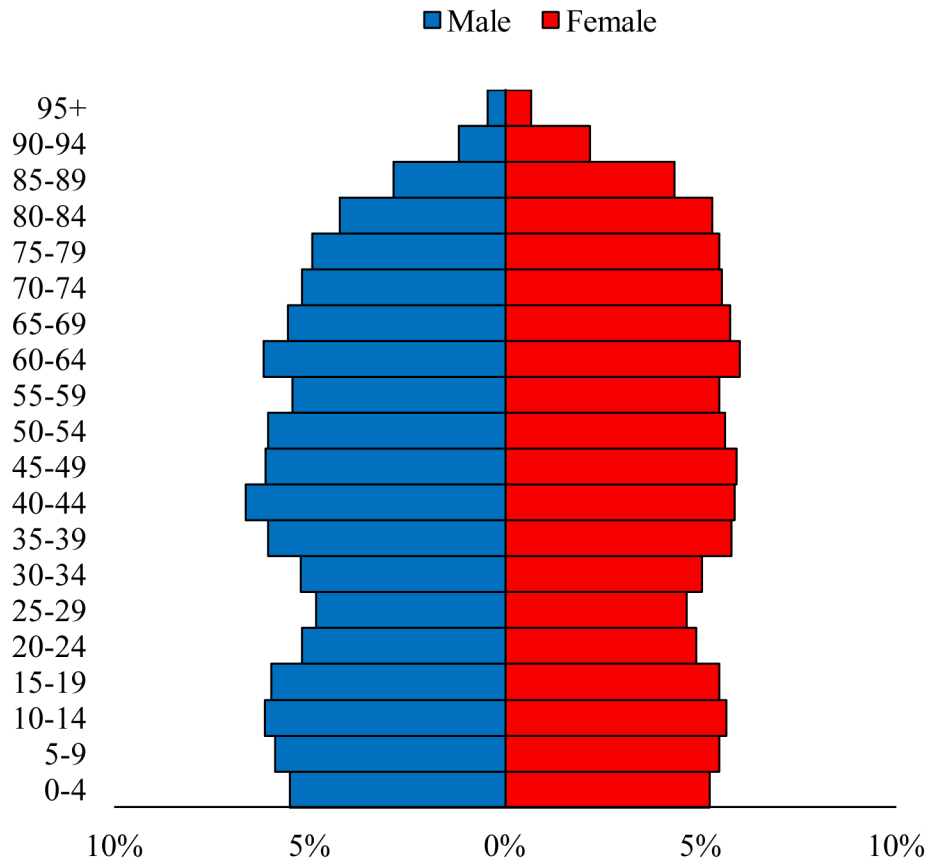

# Population Pyramids of Ohio by County

Clermont County Projected Population Pyramid, 2045

Ohio Projected Population Pyramid, 2045

**Go to:** <http://scripps.muohio.edu/content/population-pyramids-ohio-county-2010-2050> to download individual population pyramids (PDF, J-PEG, TIFF formats available).

**Note:** Population pyramids display % of populations by 5 years age groups.

**Citation:** Mehdizadeh, S., Ritchey, P. N., Tipsuk, P., & Yamashita, T. (2012). Population Pyramids of Ohio by County. Scripps Gerontology Center, Miami University, Oxford, OH.