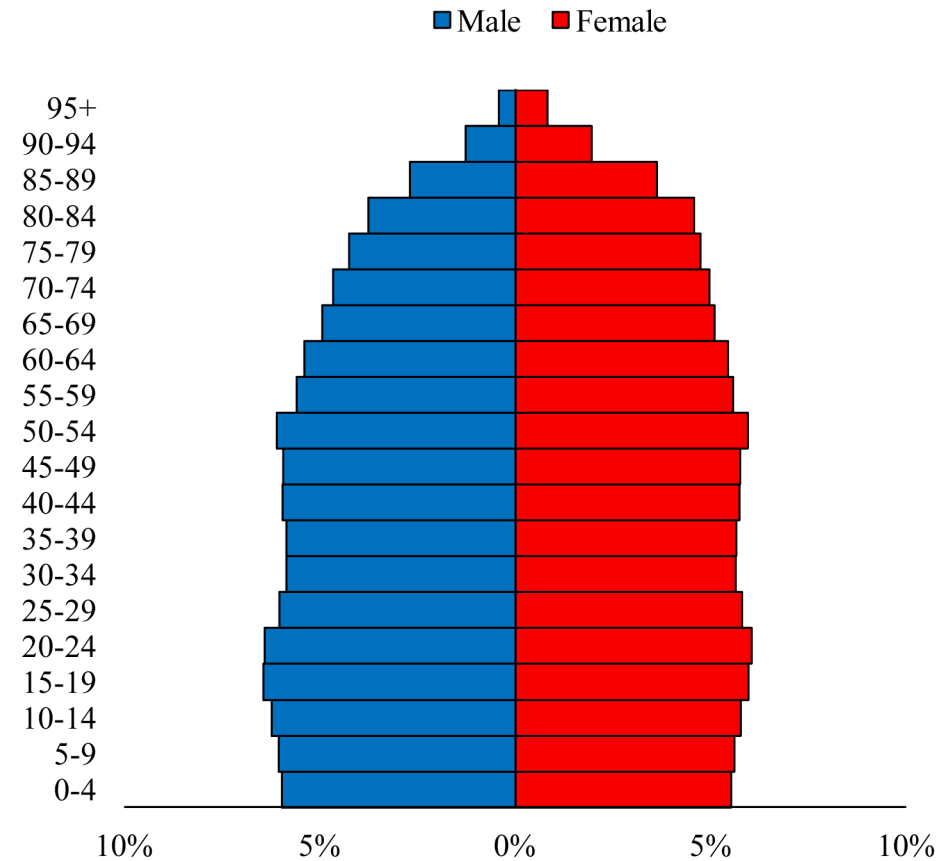

# Population Pyramids of Ohio by County

Clermont County Projected Population Pyramid, 2045

Ohio Projected Population Pyramid, 2045

**Go to:** <http://scripps.muohio.edu/content/population-pyramids-ohio-county-2010-2050> to download individual population pyramids (PDF, J-PEG, TIFF formats available).

**Note:** Population pyramids display % of populations by 5 years age groups.

**Citation:** Mehdizadeh, S., Ritchey, P. N., Tipsuk, P., & Yamashita, T. (2012). Population Pyramids of Ohio by County. Scripps Gerontology Center, Miami University, Oxford, OH.