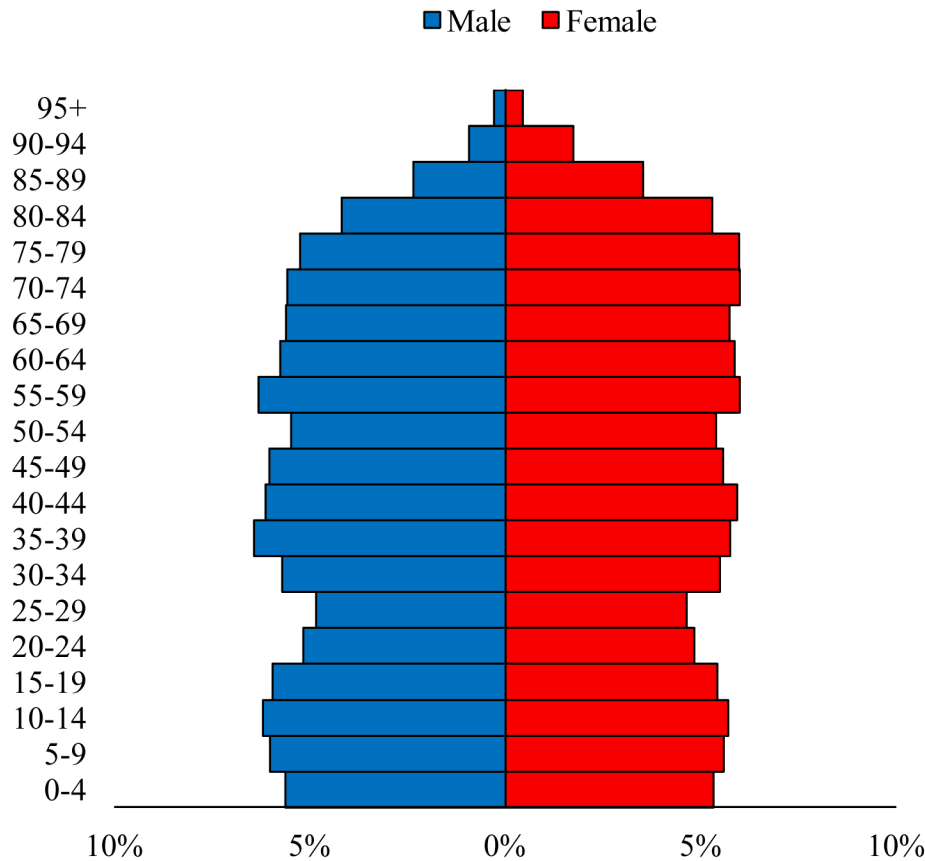

Population Pyramids of Ohio by County

Clermont County Projected Population Pyramid, 2040

Ohio Projected Population Pyramid, 2040

Go to: <http://scripps.muohio.edu/content/population-pyramids-ohio-county-2010-2050> to download individual population pyramids (PDF, J-PEG, TIFF formats available).

Note: Population pyramids display % of populations by 5 years age groups.

Citation: Mehdizadeh, S., Ritchey, P. N., Tipsuk, P., & Yamashita, T. (2012). Population Pyramids of Ohio by County. Scripps Gerontology Center, Miami University, Oxford, OH.