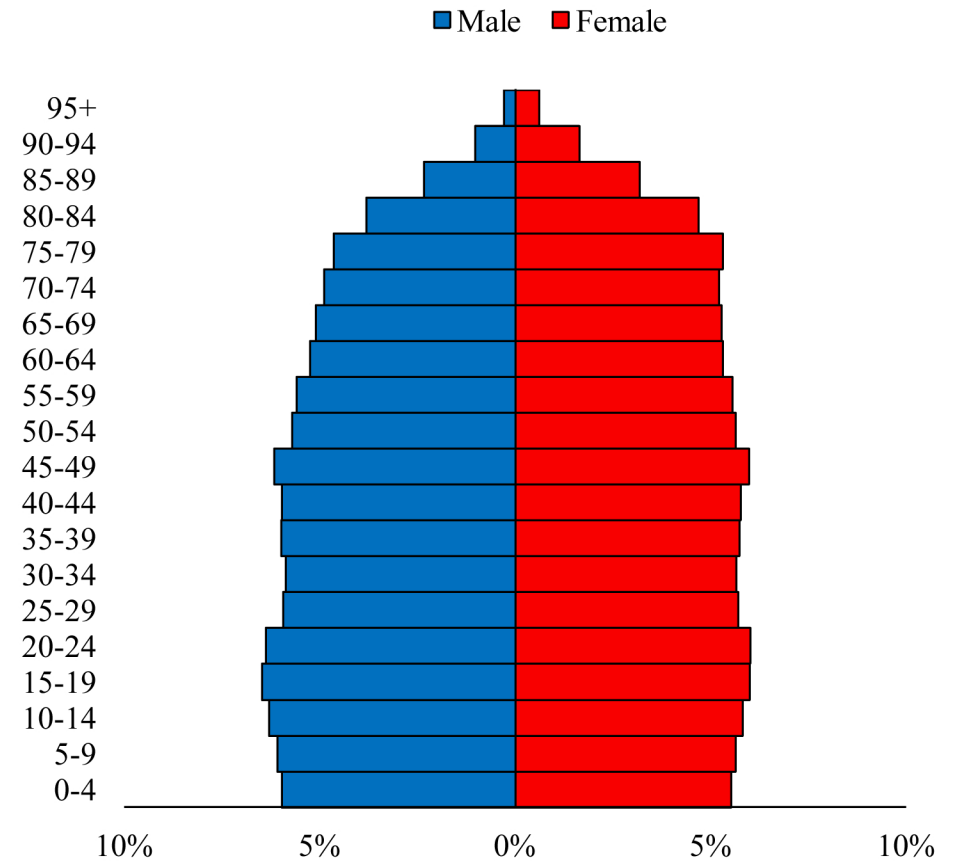

Population Pyramids of Ohio by County

Clermont County Projected Population Pyramid, 2040

Ohio Projected Population Pyramid, 2040

Go to: <http://scripps.muohio.edu/content/population-pyramids-ohio-county-2010-2050> to download individual population pyramids (PDF, J-PEG, TIFF formats available).

Note: Population pyramids display % of populations by 5 years age groups.

Citation: Mehdizadeh, S., Ritchey, P. N., Tipsuk, P., & Yamashita, T. (2012). Population Pyramids of Ohio by County. Scripps Gerontology Center, Miami University, Oxford, OH.