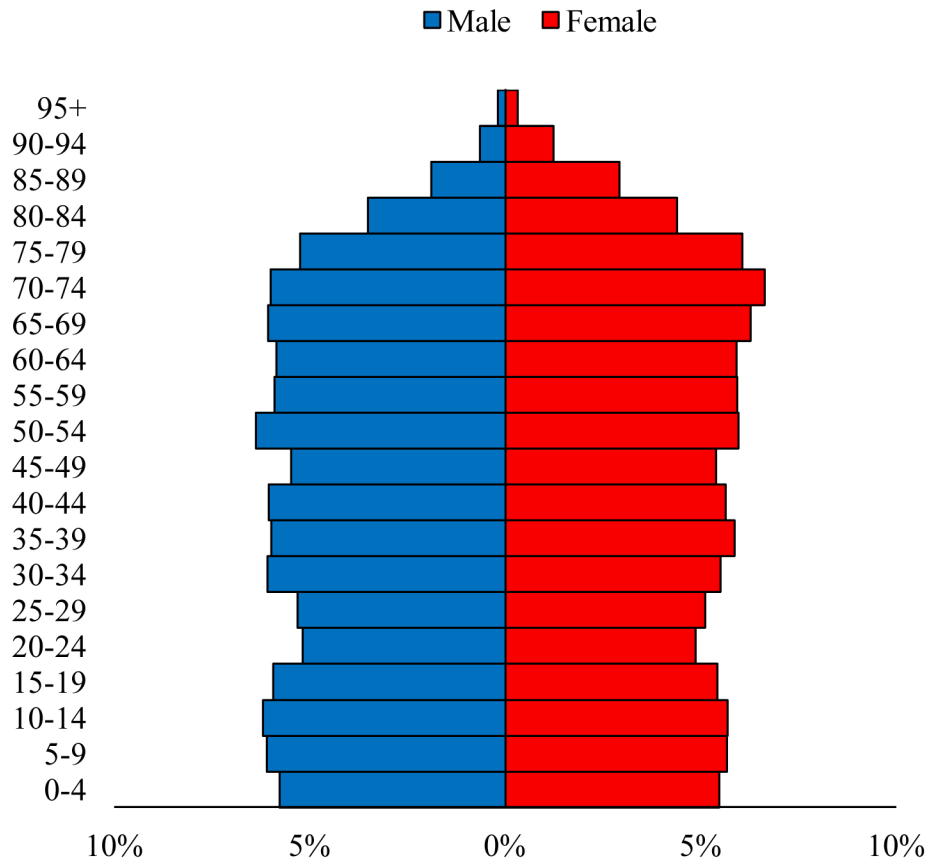

# Population Pyramids of Ohio by County

Clermont County Projected Population Pyramid, 2035

Ohio Projected Population Pyramid, 2035

**Go to:** <http://scripps.muohio.edu/content/population-pyramids-ohio-county-2010-2050> to download individual population pyramids (PDF, J-PEG, TIFF formats available).

**Note:** Population pyramids display % of populations by 5 years age groups.

**Citation:** Mehdizadeh, S., Ritchey, P. N., Tipsuk, P., & Yamashita, T. (2012). Population Pyramids of Ohio by County. Scripps Gerontology Center, Miami University, Oxford, OH.