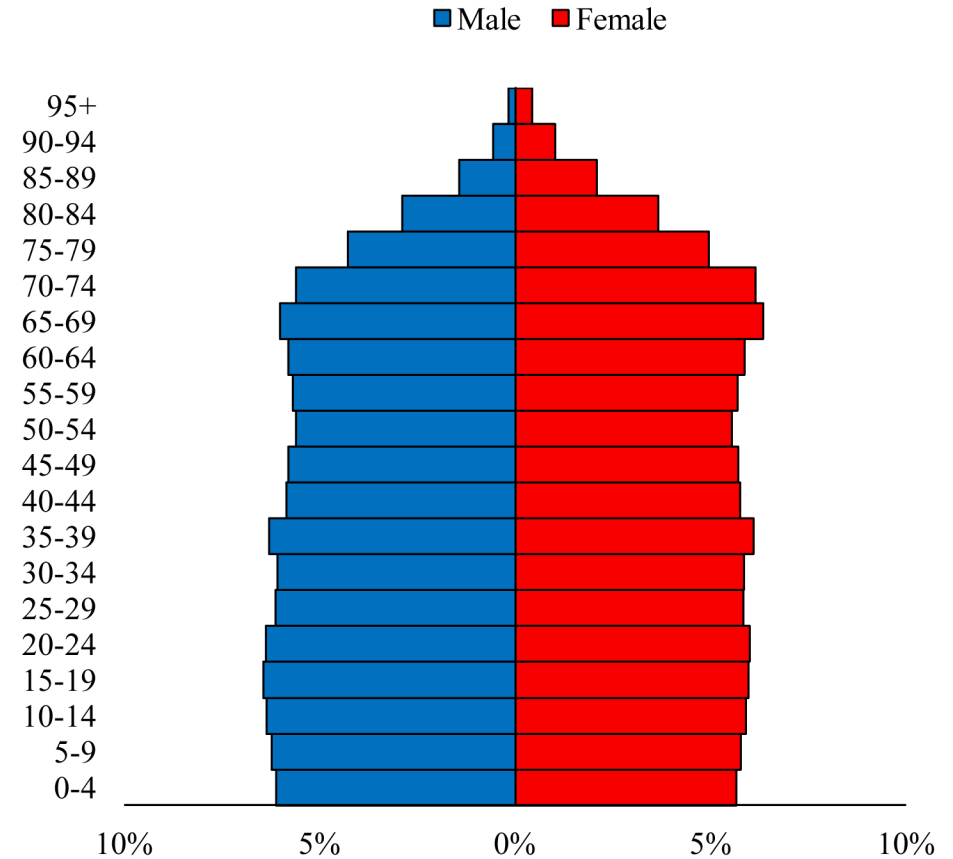

Population Pyramids of Ohio by County

Clermont County Projected Population Pyramid, 2030

Ohio Projected Population Pyramid, 2030

Go to: <http://scripps.muohio.edu/content/population-pyramids-ohio-county-2010-2050> to download individual population pyramids (PDF, J-PEG, TIFF formats available).

Note: Population pyramids display % of populations by 5 years age groups.

Citation: Mehdizadeh, S., Ritchey, P. N., Tipsuk, P., & Yamashita, T. (2012). Population Pyramids of Ohio by County. Scripps Gerontology Center, Miami University, Oxford, OH.