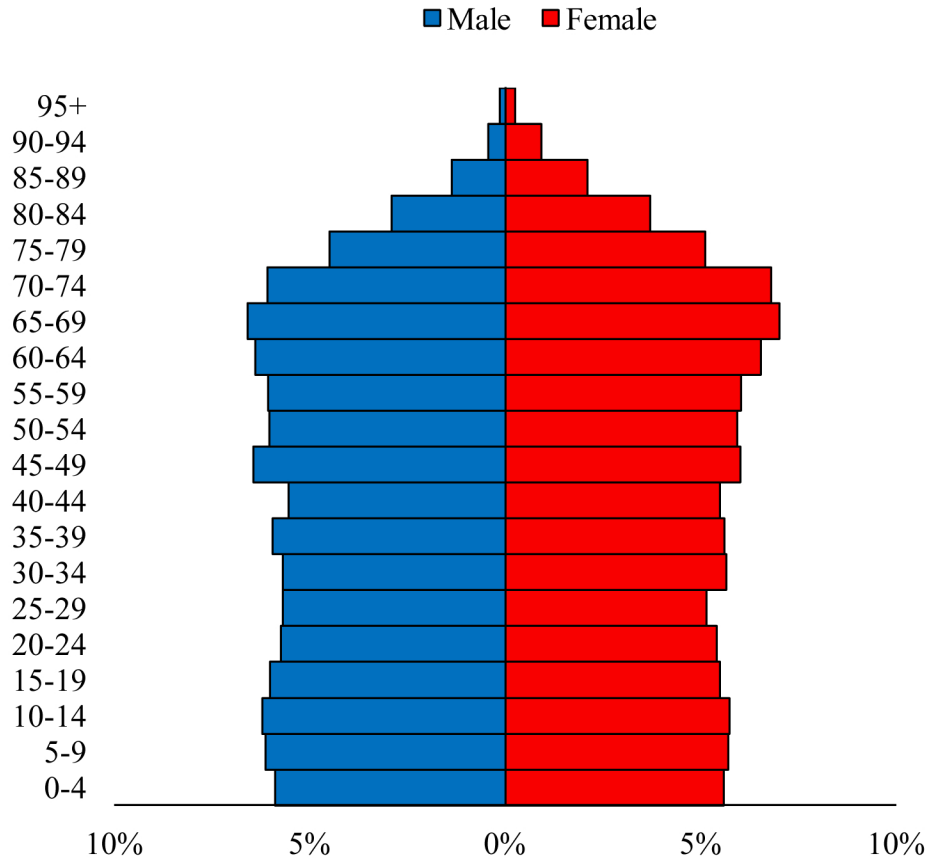

Population Pyramids of Ohio by County

Clermont County Projected Population Pyramid, 2030

Ohio Projected Population Pyramid, 2030

Go to: <http://scripps.muohio.edu/content/population-pyramids-ohio-county-2010-2050> to download individual population pyramids (PDF, J-PEG, TIFF formats available).

Note: Population pyramids display % of populations by 5 years age groups.

Citation: Mehdizadeh, S., Ritchey, P. N., Tipsuk, P., & Yamashita, T. (2012). Population Pyramids of Ohio by County. Scripps Gerontology Center, Miami University, Oxford, OH.