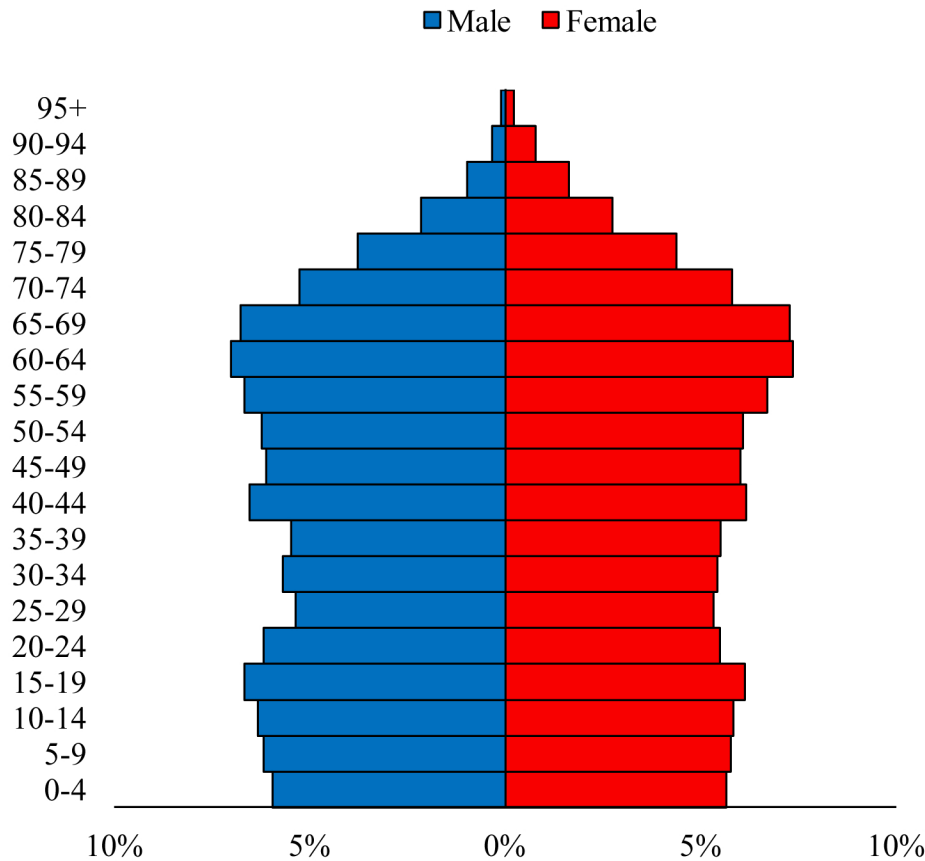

Population Pyramids of Ohio by County

Clermont County Projected Population Pyramid, 2025

Ohio Projected Population Pyramid, 2025

Go to: <http://scripps.muohio.edu/content/population-pyramids-ohio-county-2010-2050> to download individual population pyramids (PDF, J-PEG, TIFF formats available).

Note: Population pyramids display % of populations by 5 years age groups.

Citation: Mehdizadeh, S., Ritchey, P. N., Tipsuk, P., & Yamashita, T. (2012). Population Pyramids of Ohio by County. Scripps Gerontology Center, Miami University, Oxford, OH.