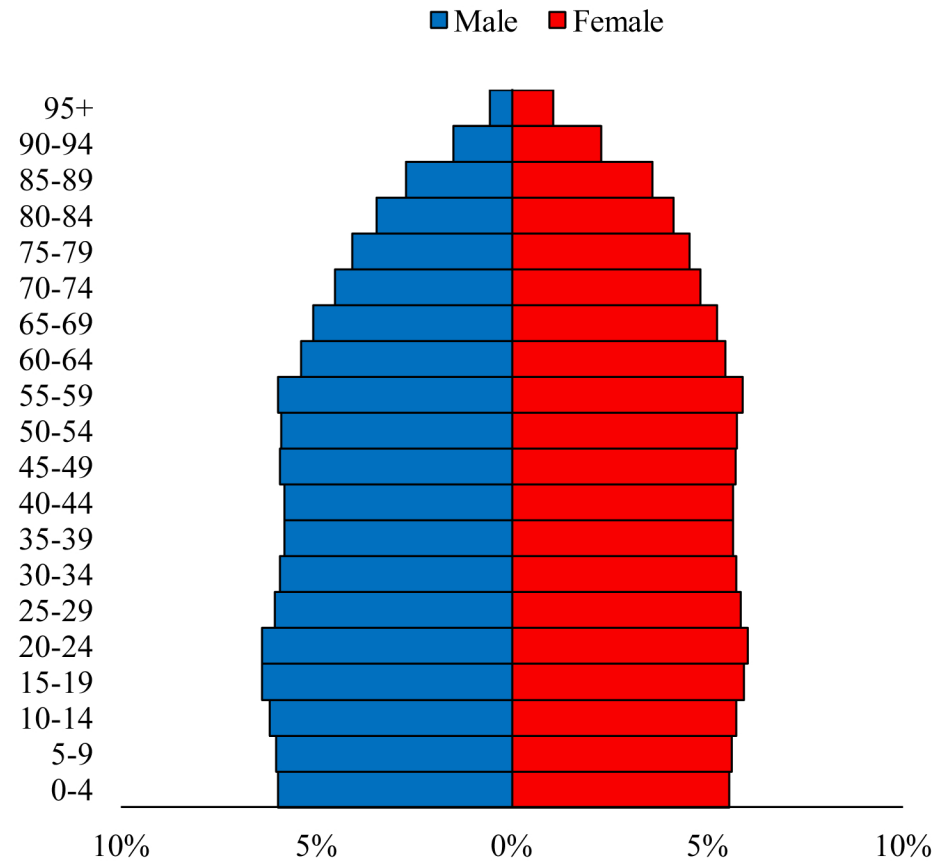

Population Pyramids of Ohio by County

Clark County Projected Population Pyramid, 2050

Ohio Projected Population Pyramid, 2050

Go to: <http://scripps.muohio.edu/content/population-pyramids-ohio-county-2010-2050> to download individual population pyramids (PDF, J-PEG, TIFF formats available).

Note: Population pyramids display % of populations by 5 years age groups.

Citation: Mehdizadeh, S., Ritchey, P. N., Tipsuk, P., & Yamashita, T. (2012). Population Pyramids of Ohio by County. Scripps Gerontology Center, Miami University, Oxford, OH.