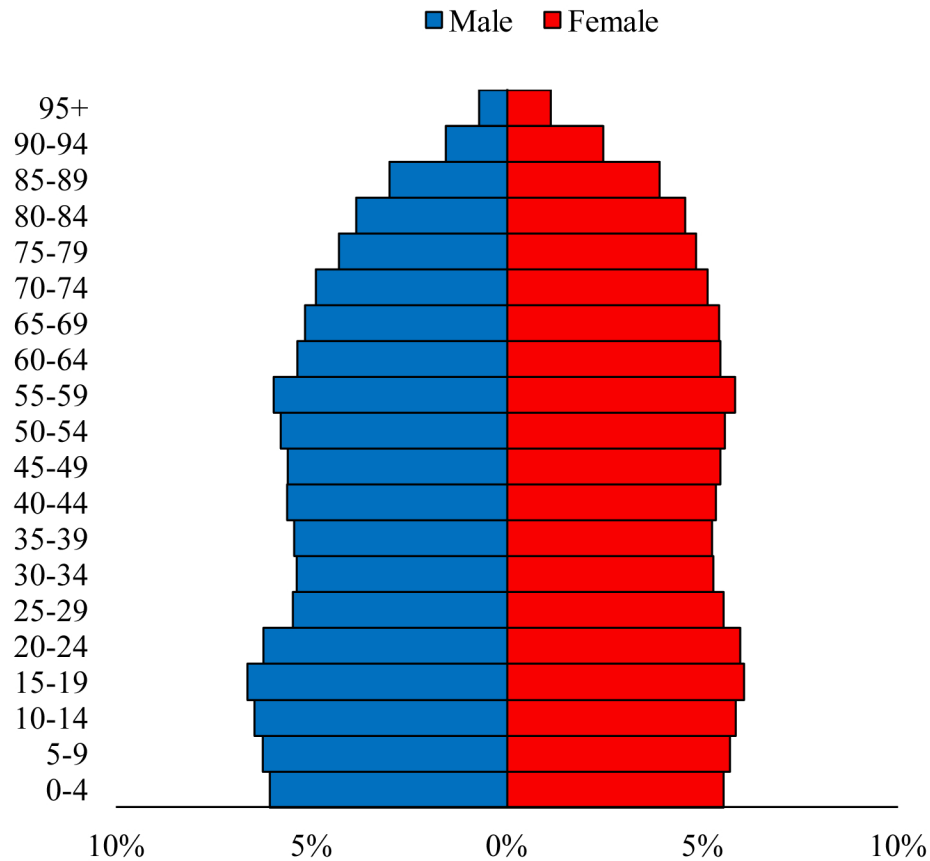

Population Pyramids of Ohio by County

Clark County Projected Population Pyramid, 2050

Ohio Projected Population Pyramid, 2050

Go to: <http://scripps.muohio.edu/content/population-pyramids-ohio-county-2010-2050> to download individual population pyramids (PDF, J-PEG, TIFF formats available).

Note: Population pyramids display % of populations by 5 years age groups.

Citation: Mehdizadeh, S., Ritchey, P. N., Tipsuk, P., & Yamashita, T. (2012). Population Pyramids of Ohio by County. Scripps Gerontology Center, Miami University, Oxford, OH.