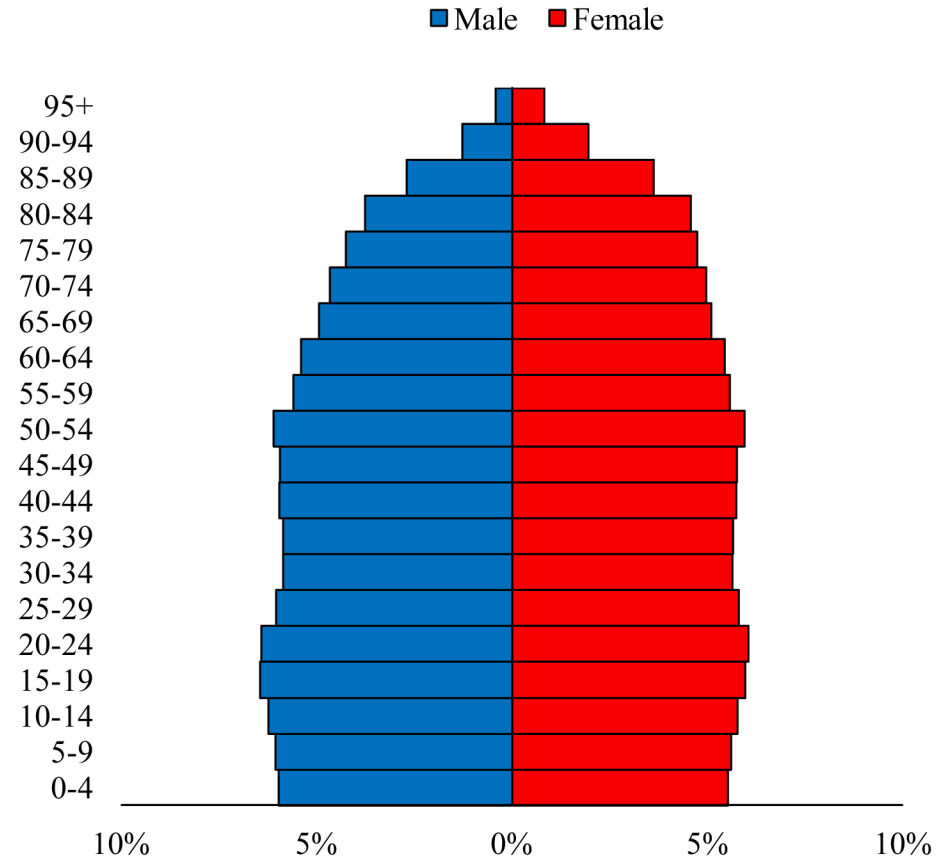

Population Pyramids of Ohio by County

Clark County Projected Population Pyramid, 2045

Ohio Projected Population Pyramid, 2045

Go to: <http://scripps.muohio.edu/content/population-pyramids-ohio-county-2010-2050> to download individual population pyramids (PDF, J-PEG, TIFF formats available).

Note: Population pyramids display % of populations by 5 years age groups.

Citation: Mehdizadeh, S., Ritchey, P. N., Tipsuk, P., & Yamashita, T. (2012). Population Pyramids of Ohio by County. Scripps Gerontology Center, Miami University, Oxford, OH.