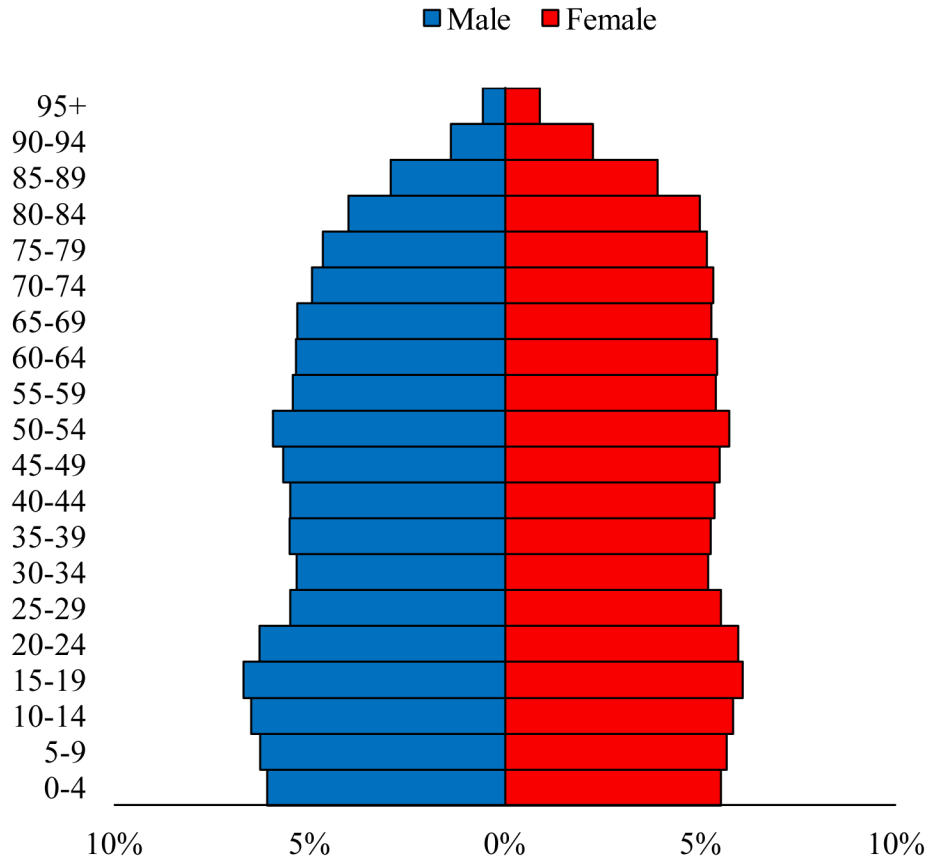

Population Pyramids of Ohio by County

Clark County Projected Population Pyramid, 2045

Ohio Projected Population Pyramid, 2045

Go to: <http://scripps.muohio.edu/content/population-pyramids-ohio-county-2010-2050> to download individual population pyramids (PDF, J-PEG, TIFF formats available).

Note: Population pyramids display % of populations by 5 years age groups.

Citation: Mehdizadeh, S., Ritchey, P. N., Tipsuk, P., & Yamashita, T. (2012). Population Pyramids of Ohio by County. Scripps Gerontology Center, Miami University, Oxford, OH.