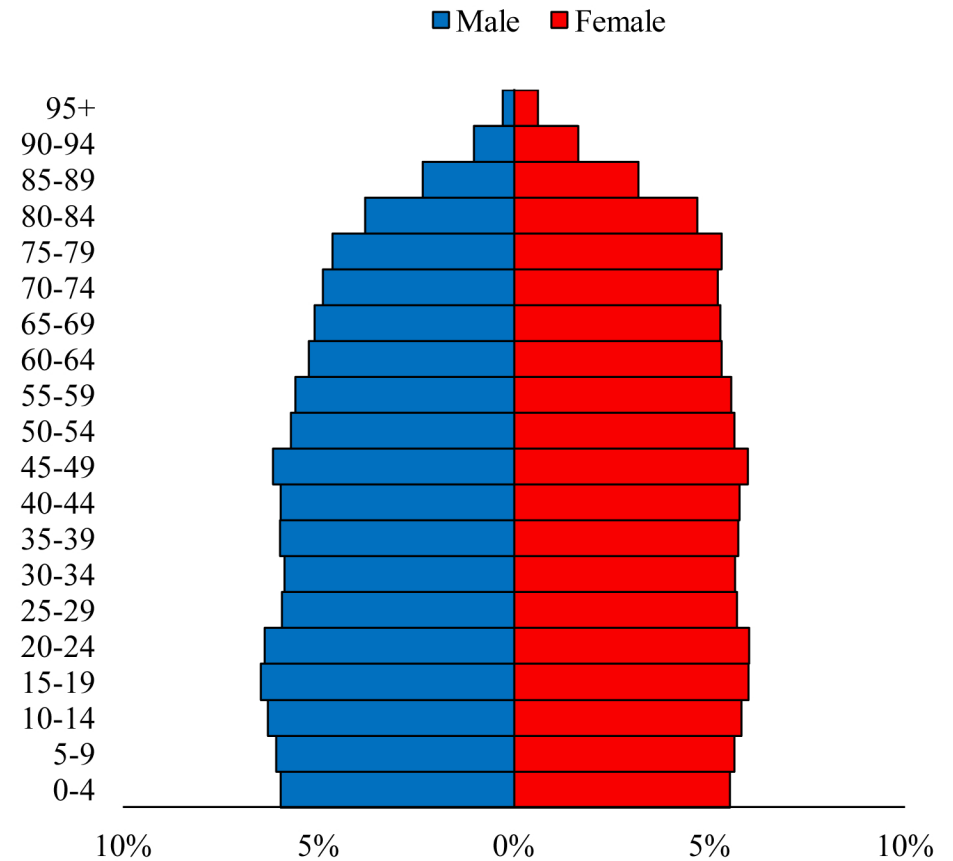

Population Pyramids of Ohio by County

Clark County Projected Population Pyramid, 2040

Ohio Projected Population Pyramid, 2040

Go to: <http://scripps.muohio.edu/content/population-pyramids-ohio-county-2010-2050> to download individual population pyramids (PDF, J-PEG, TIFF formats available).

Note: Population pyramids display % of populations by 5 years age groups.

Citation: Mehdizadeh, S., Ritchey, P. N., Tipsuk, P., & Yamashita, T. (2012). Population Pyramids of Ohio by County. Scripps Gerontology Center, Miami University, Oxford, OH.