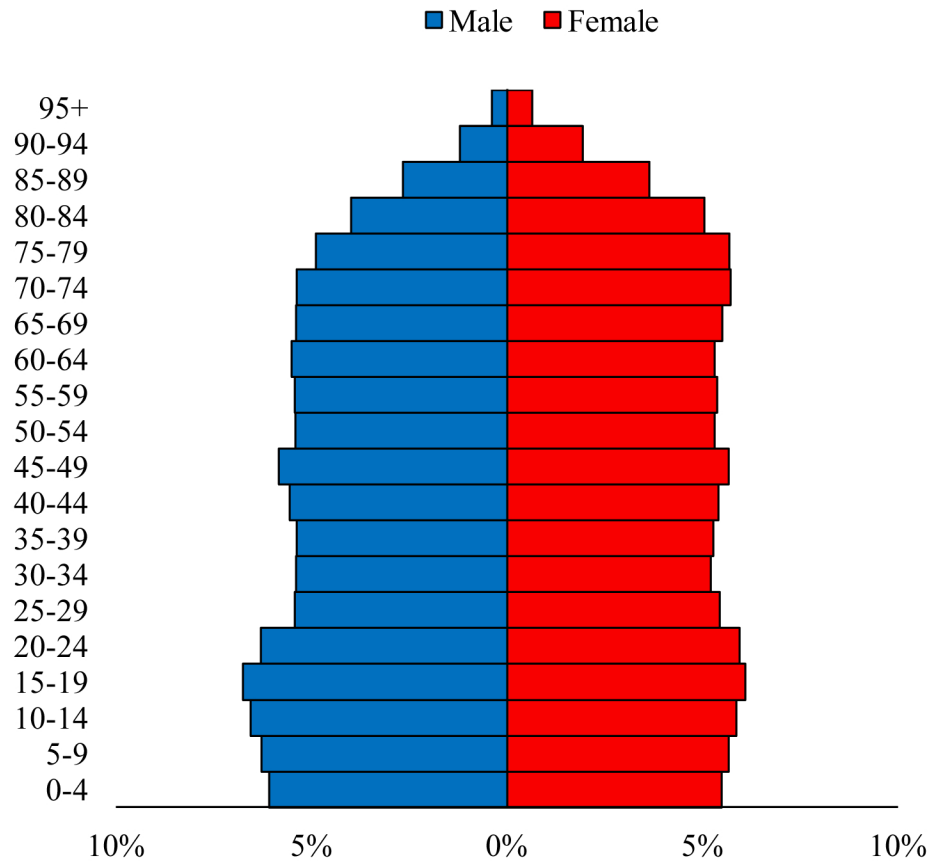

Population Pyramids of Ohio by County

Clark County Projected Population Pyramid, 2040

Ohio Projected Population Pyramid, 2040

Go to: <http://scripps.muohio.edu/content/population-pyramids-ohio-county-2010-2050> to download individual population pyramids (PDF, J-PEG, TIFF formats available).

Note: Population pyramids display % of populations by 5 years age groups.

Citation: Mehdizadeh, S., Ritchey, P. N., Tipsuk, P., & Yamashita, T. (2012). Population Pyramids of Ohio by County. Scripps Gerontology Center, Miami University, Oxford, OH.