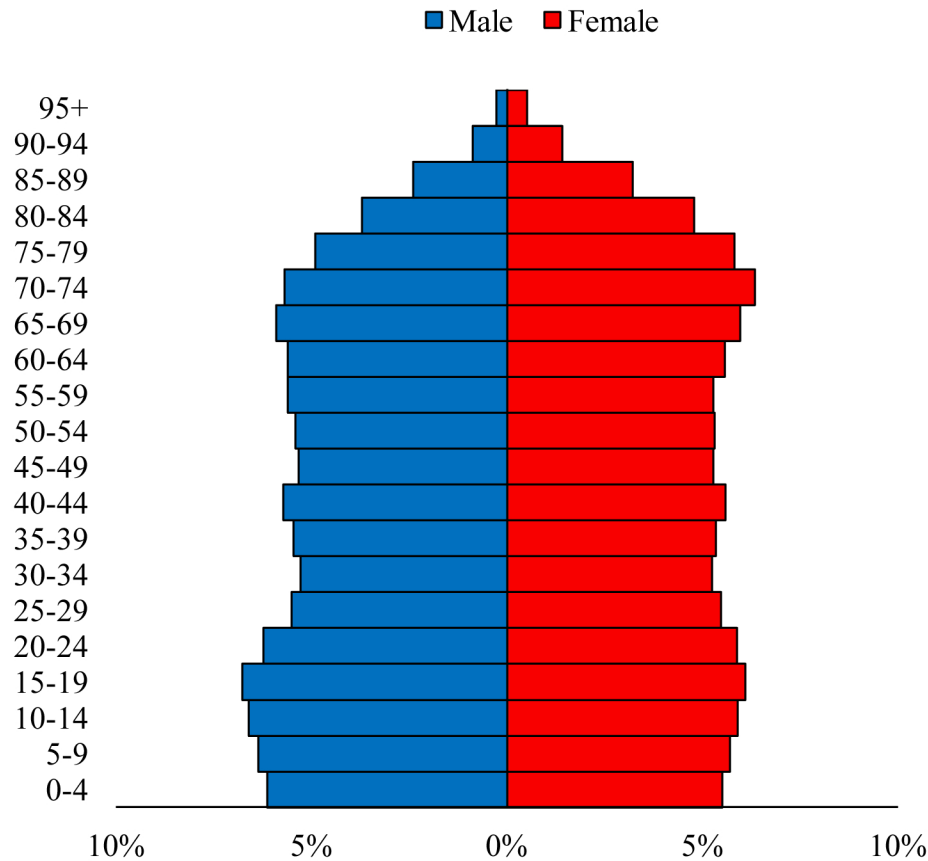

Population Pyramids of Ohio by County

Clark County Projected Population Pyramid, 2035

Ohio Projected Population Pyramid, 2035

Go to: <http://scripps.muohio.edu/content/population-pyramids-ohio-county-2010-2050> to download individual population pyramids (PDF, J-PEG, TIFF formats available).

Note: Population pyramids display % of populations by 5 years age groups.

Citation: Mehdizadeh, S., Ritchey, P. N., Tipsuk, P., & Yamashita, T. (2012). Population Pyramids of Ohio by County. Scripps Gerontology Center, Miami University, Oxford, OH.