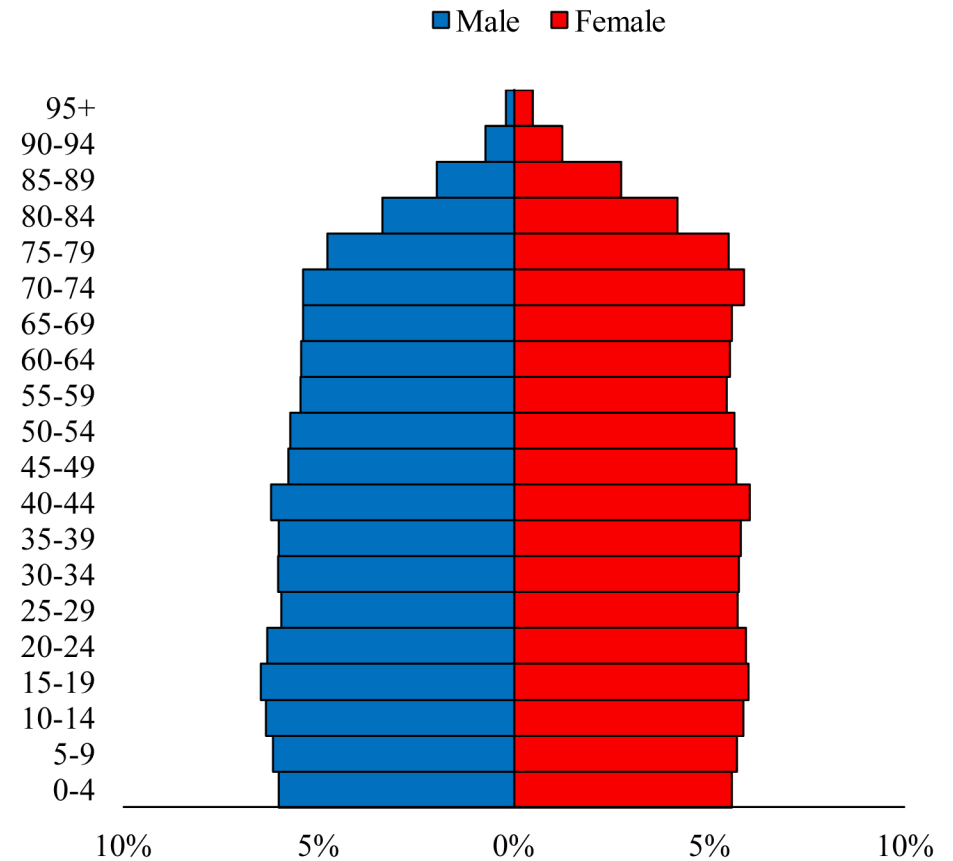

Population Pyramids of Ohio by County

Clark County Projected Population Pyramid, 2035

Ohio Projected Population Pyramid, 2035

Go to: <http://scripps.muohio.edu/content/population-pyramids-ohio-county-2010-2050> to download individual population pyramids (PDF, J-PEG, TIFF formats available).

Note: Population pyramids display % of populations by 5 years age groups.

Citation: Mehdizadeh, S., Ritchey, P. N., Tipsuk, P., & Yamashita, T. (2012). Population Pyramids of Ohio by County. Scripps Gerontology Center, Miami University, Oxford, OH.