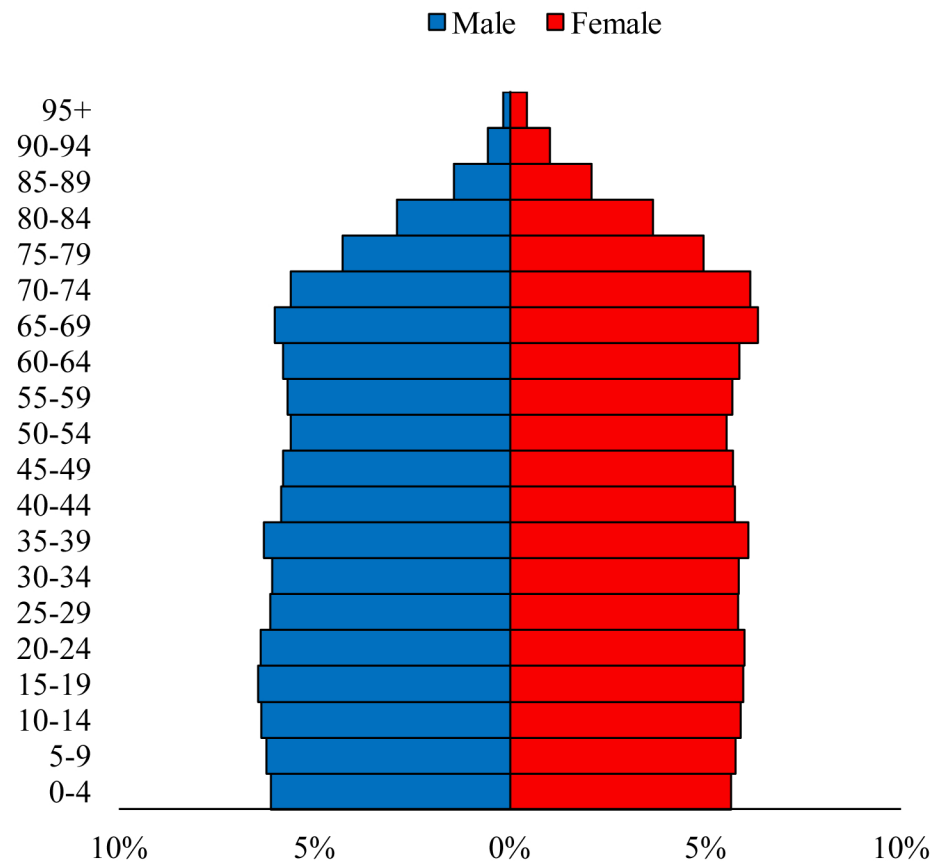

# Population Pyramids of Ohio by County

Clark County Projected Population Pyramid, 2030

Ohio Projected Population Pyramid, 2030

**Go to:** <http://scripps.muohio.edu/content/population-pyramids-ohio-county-2010-2050> to download individual population pyramids (PDF, J-PEG, TIFF formats available).

**Note:** Population pyramids display % of populations by 5 years age groups.

**Citation:** Mehdizadeh, S., Ritchey, P. N., Tipsuk, P., & Yamashita, T. (2012). Population Pyramids of Ohio by County. Scripps Gerontology Center, Miami University, Oxford, OH.