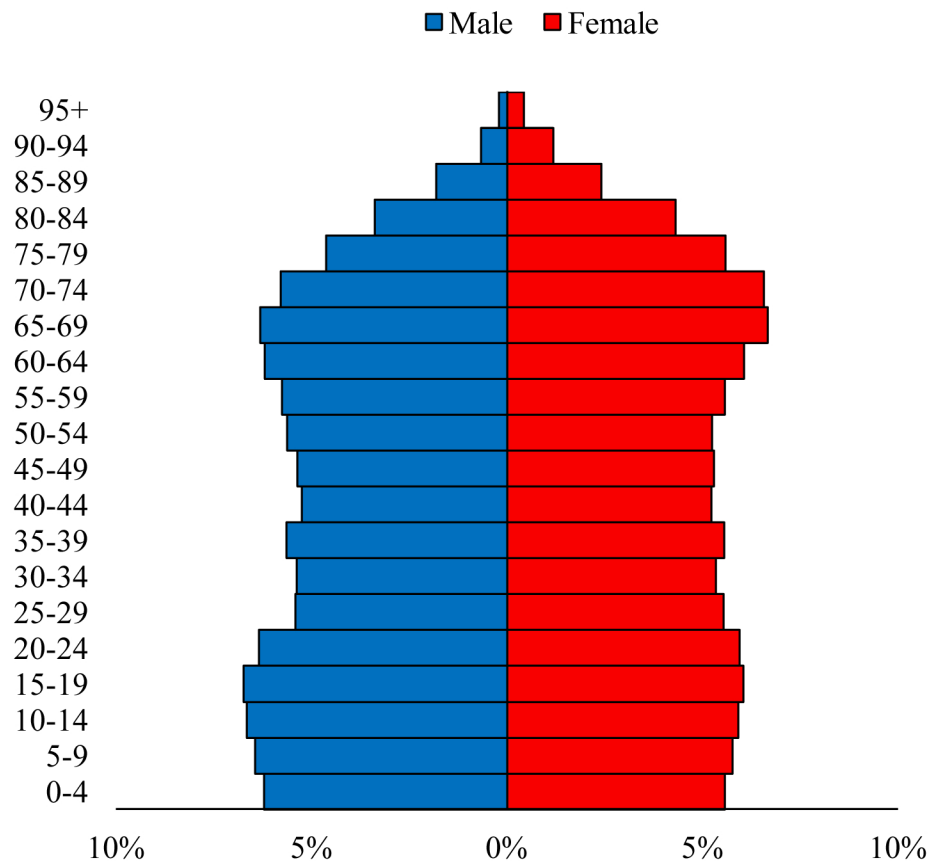

# Population Pyramids of Ohio by County

Clark County Projected Population Pyramid, 2030

Ohio Projected Population Pyramid, 2030

**Go to:** <http://scripps.muohio.edu/content/population-pyramids-ohio-county-2010-2050> to download individual population pyramids (PDF, J-PEG, TIFF formats available).

**Note:** Population pyramids display % of populations by 5 years age groups.

**Citation:** Mehdizadeh, S., Ritchey, P. N., Tipsuk, P., & Yamashita, T. (2012). Population Pyramids of Ohio by County. Scripps Gerontology Center, Miami University, Oxford, OH.