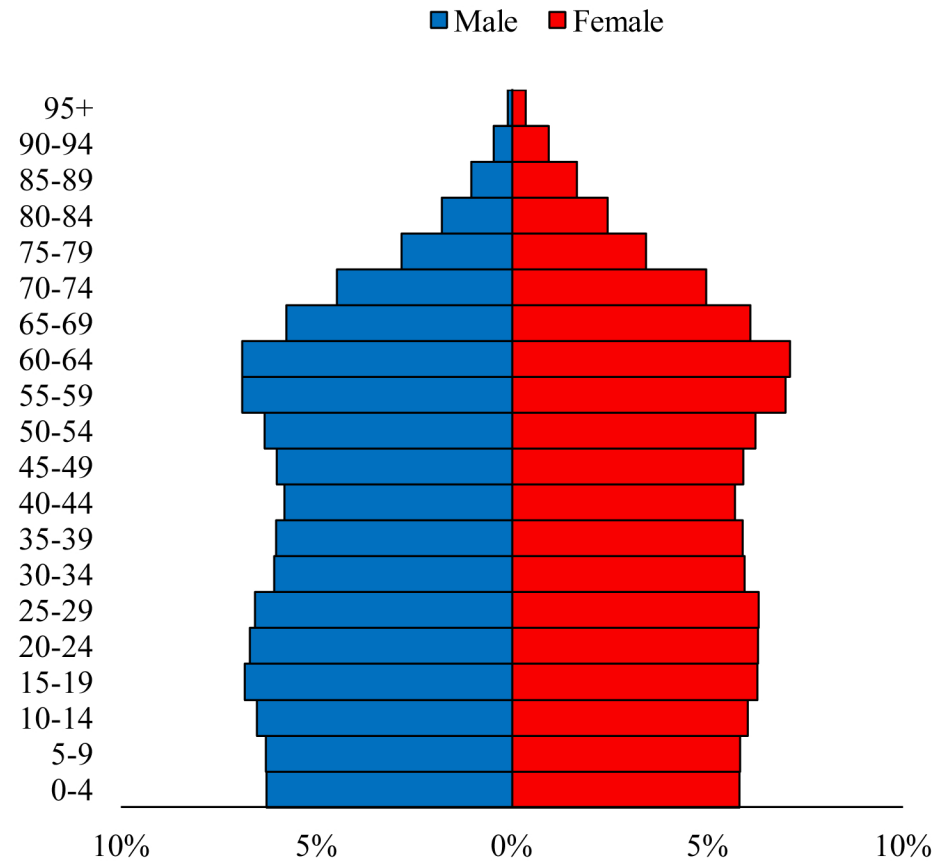

Population Pyramids of Ohio by County

Clark County Projected Population Pyramid, 2020

Ohio Projected Population Pyramid, 2020

Go to: <http://scripps.muohio.edu/content/population-pyramids-ohio-county-2010-2050> to download individual population pyramids (PDF, J-PEG, TIFF formats available).

Note: Population pyramids display % of populations by 5 years age groups.

Citation: Mehdizadeh, S., Ritchey, P. N., Tipsuk, P., & Yamashita, T. (2012). Population Pyramids of Ohio by County. Scripps Gerontology Center, Miami University, Oxford, OH.