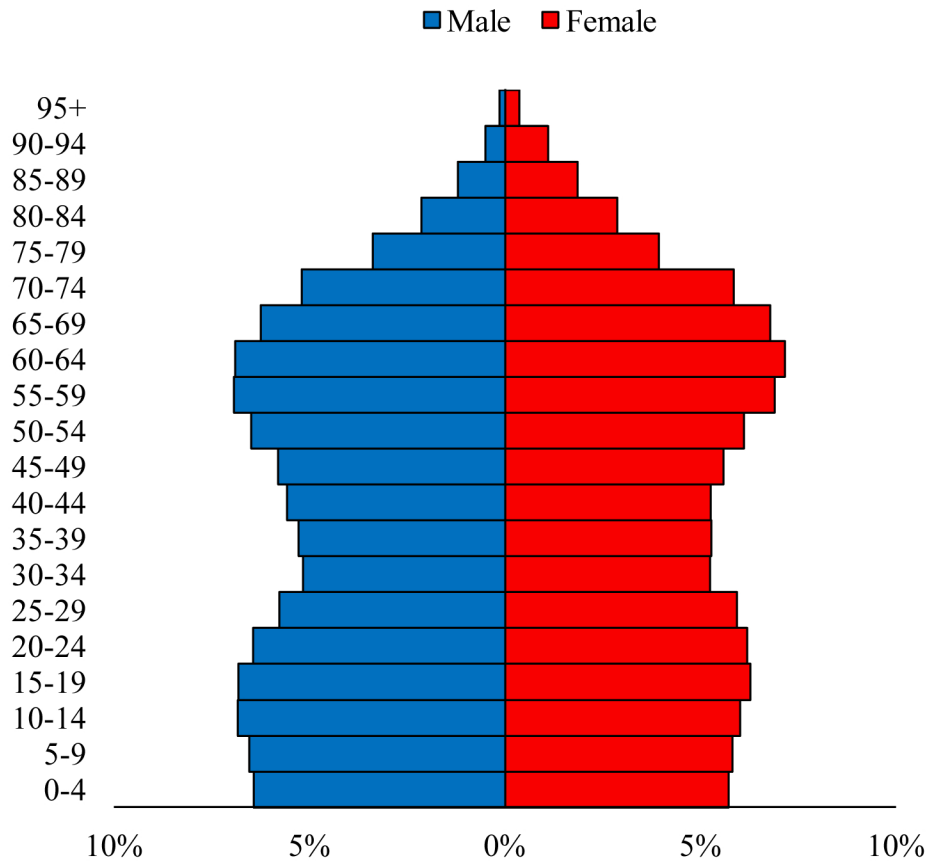

Population Pyramids of Ohio by County

Clark County Projected Population Pyramid, 2020

Ohio Projected Population Pyramid, 2020

Go to: <http://scripps.muohio.edu/content/population-pyramids-ohio-county-2010-2050> to download individual population pyramids (PDF, J-PEG, TIFF formats available).

Note: Population pyramids display % of populations by 5 years age groups.

Citation: Mehdizadeh, S., Ritchey, P. N., Tipsuk, P., & Yamashita, T. (2012). Population Pyramids of Ohio by County. Scripps Gerontology Center, Miami University, Oxford, OH.